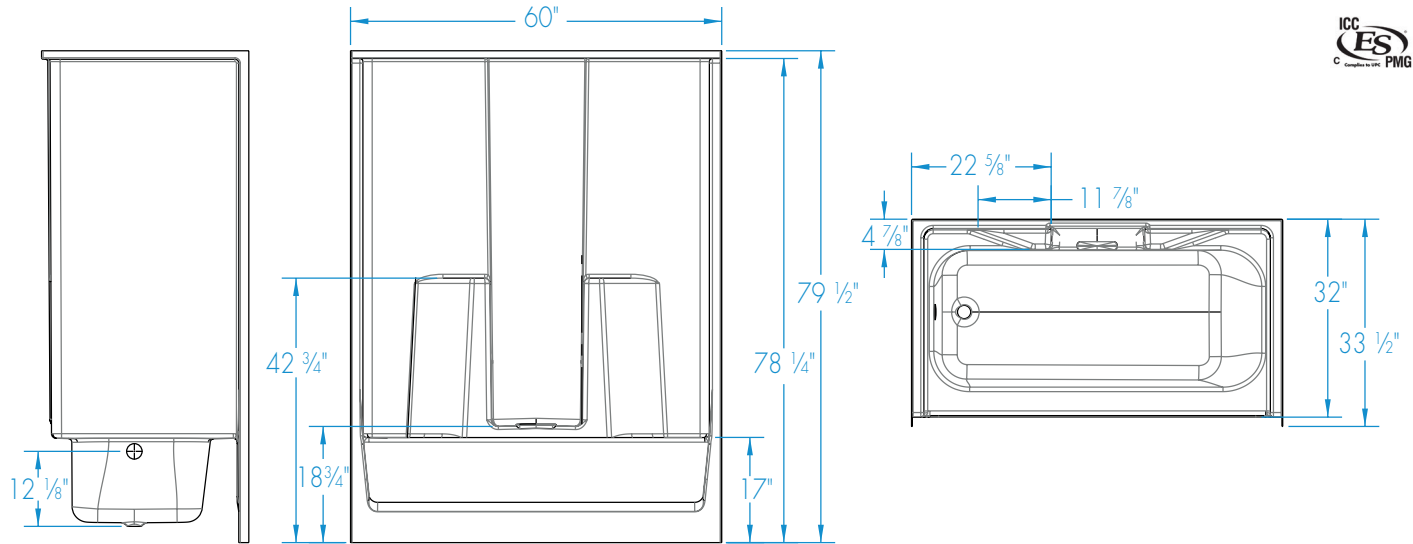

# 2603SGT

60 x 32 x 78 1/4  
inches

**FEATURES** lbs Dimensional Tolerance  $\pm 3/16"$ . Dimensions needed for site preparation should be measured from the unit. Aquatic assumes no responsibility for preparatory work.

## DIMENSIONS

Specifications	inches
Width: Overall / Net	60
Depth: Overall / Net	33 1/2 / 32
Height: Overall / Net	79 1/2 / 78 1/4
Enclosure Opening	55 3/4
Skirt Height	17
Drain Rough-In (from Back Wall)	15
Drain Rough-In (from Side Wall)	2 1/2
Drain: Diameter / Clearance	2 / 2 5/8

## FRAMING DIMENSIONS

 inches

Type	D Depth	W Width	H Height	A	B	C
Alcove	33 1/2	60 1/8	-	Box Out	2 1/2	15