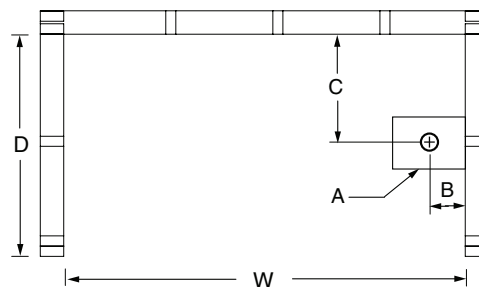

# 2603SGT

60 x 32 x 78 1/4  
inches

**FEATURES** lbs Dimensional Tolerance  $\pm 3/16"$ . Dimensions needed for site preparation should be measured from the unit. Aquatic assumes no responsibility for preparatory work.

## DIMENSIONS

Specifications	inches
Width: Overall / Net	60
Depth: Overall / Net	33 1/2 / 32
Height: Overall / Net	79 1/2 / 78 1/4
Enclosure Opening	55 3/4
Skirt Height	17
Drain Rough-In (from Back Wall)	15
Drain Rough-In (from Side Wall)	2 1/2
Drain: Diameter / Clearance	2 / 2 5/8

## FRAMING DIMENSIONS

 inches

Type	D Depth	W Width	H Height	A	B	C
Alcove	33 1/2	60 1/8	-	Box Out	2 1/2	15