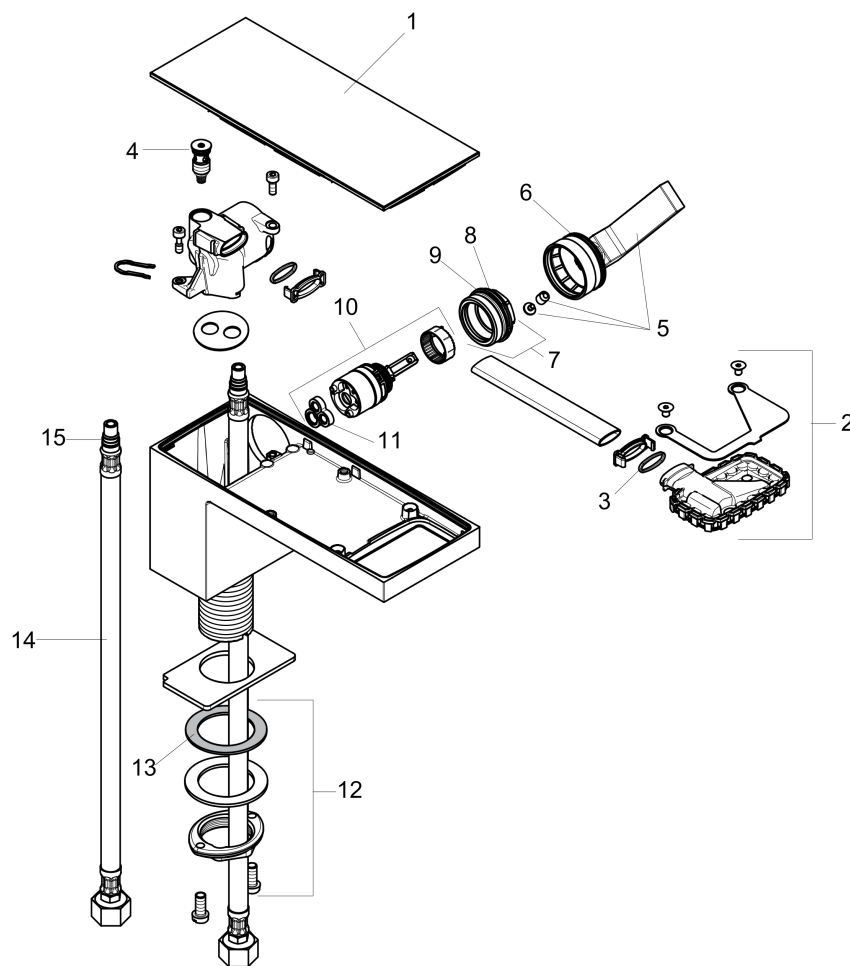

AXOR MyEdition
Single lever basin mixer 70 with push-open waste set
Surfaces: **Chrome/Black Glass** Article Number: **47010601**

Description

product features

- ComfortZone 70
- projection 151 mm
- plate of glass made of safety glass
- spray type: PowderRain
- flow rate at 3 bar: 4.5 l/min
- ceramic cartridge
- temperature limitation adjustable
- with isolated water conduction
- suitable for continuous flow water heaters
- connection type: G 3/8 connections
- ADA/IAPMO/3016
- CEC/California/Watersaving
- cUPC/IAPMO/3016/Lavs/1,2gpm
- DOE/FTC
- WaterSense/IAPMO/5921/Lavs
- NSF372(LL)/Iapmo/6738-(No NSF Logo!)
- NSF61/IAPMO/N3016-(No NSF Logo!)
- TECQ/Texas Registered

Technology

Product image

AXOR MyEdition
Single lever basin mixer 70 with push-open waste set
Surfaces: **Chrome/Black Glass** Article Number: **47010601**

Exploded Drawing

Year of production: >02/19

AXOR MyEdition
Single lever basin mixer 70 with push-open waste set
 Surfaces: **Chrome/Black Glass** Article Number: **47010601**

Spare part list

Year of production: >02/19

Pos.	Description	Article Number	PC	PU
1	cover	47900600	0	1
2	spray former	93385000	0	1
3	O-ring 13x1,5	98475000	0	1
4	O-ring 8x1,75	97827000	0	1
5	handle	93386000	0	1
6	O-ring 33x1,5	98164000	0	1
7	nut	92926000	0	1
8	O-ring 30x1,5	98433000	0	1
9	O-ring 25x1,5	98146000	0	1
10	cartridge, assy	92900000	0	1
11	seal	93383000	0	1
12	fixing set (Ø 32)	13961000	0	1
13	lever collar	97548000	0	1
14	connection hose 35½" M8x0,75 3/8"	96316001	0	1
15	O-ring 7x1,5	98422000	0	1