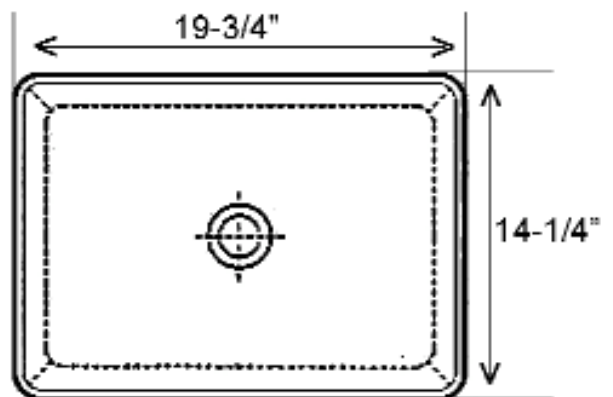

HARMONY ABOVE COUNTER BASIN

Cat. No.
4-1097WH

Matte Cream

Matte Black

Matte Light Green

Matte Tan

Width: 19-³/₄"
Depth: 14-¹/₄"
Above Counter Height: 5-³/₄"

***Please do NOT drill hole without
template or actual product.**

Interior Dimensions:

Basin interior: 19" X 13-¹/₄"
Basin depth: 3-³/₄"

Features:

- ▶ Vitreous China
- ▶ No faucet holes
- ▶ No Overflow
- ▶ Hardware not included
- ▶ ³/₈" Rim
- ▶ Drain sold separately
- ▶ cUPC Certified
- ▶ Coordinating ceramic pop-up drain sold separately
(HARDR-MBL, HARDR-MCR, HARDR-MLG,
HARDR-MTA, HARDR-MWH)

Dimensions of fixture are nominal and may vary within the range of tolerances established by ANSI Standard A112.19.2. Dimensions and specifications subject to change without notice.