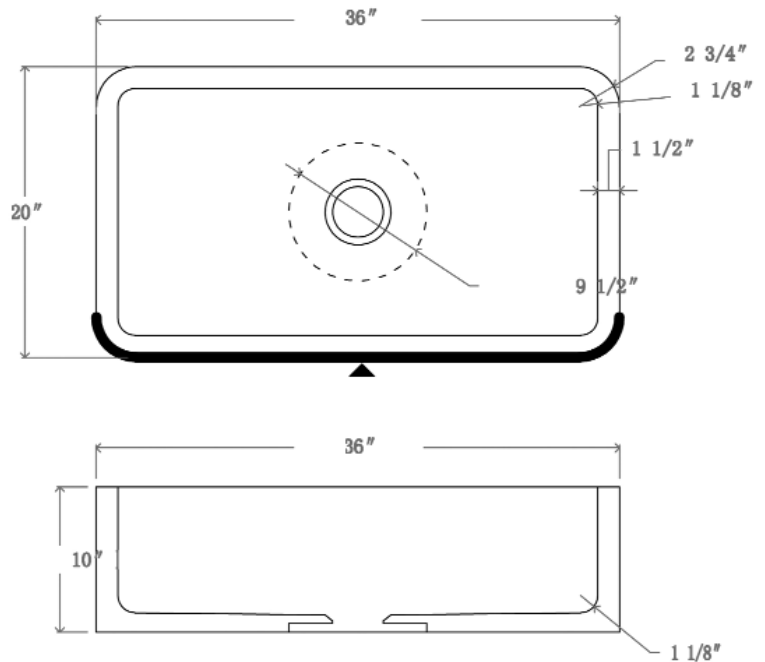

**36" BIRGITTA SINGLE  
BOWL FARMER SINK**

Cat. No  
FSGSB4020

W: 36"  
D: 20"  
H: 10"

**Features:**

- ▶ Crafted from natural granite
- ▶ Easy to clean
- ▶ Polished back and sides
- ▶ Each individual stone sink is unique and varies
- ▶ Standard 3-1/2" drain opening fits most drains and disposals
- ▶ We recommend sealing with StoneTech sealer before use
- ▶ Optional **UMSPT** support sold separately
- ▶ Unpolished naturally chiseled apron front
- ▶ No faucet holes
- ▶ Available in 2 finishes
- ▶ Flange extension required

**Finishes:**

**GPBL** Polished Black Granite

**\*Please do NOT cut hole without  
template or actual product.**

**Interior Dimensions:**

Basin Interior: 30" W x 14" D  
Basin Depth: 8-1/2"

Dimensions of fixture are nominal and may vary slightly. Dimensions and specifications subject to change without notice.