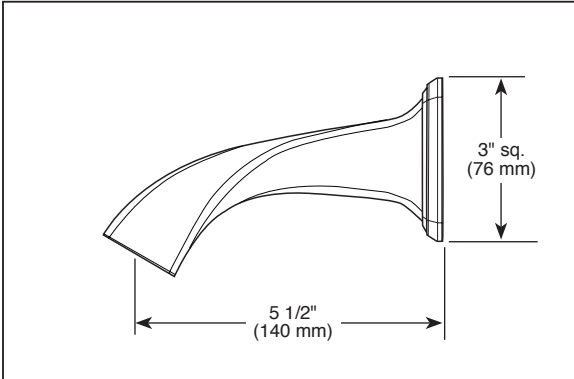

Submitted Model No.: _____

Specific Features: _____

▲ Designate proper finish suffix

BRIZO®

SHOWER ARM

■ Virage® Bath Collection

STANDARD SPECIFICATIONS:

- Solid brass construction
- 1/2" NPT threads
- For use with 87330 shower head only