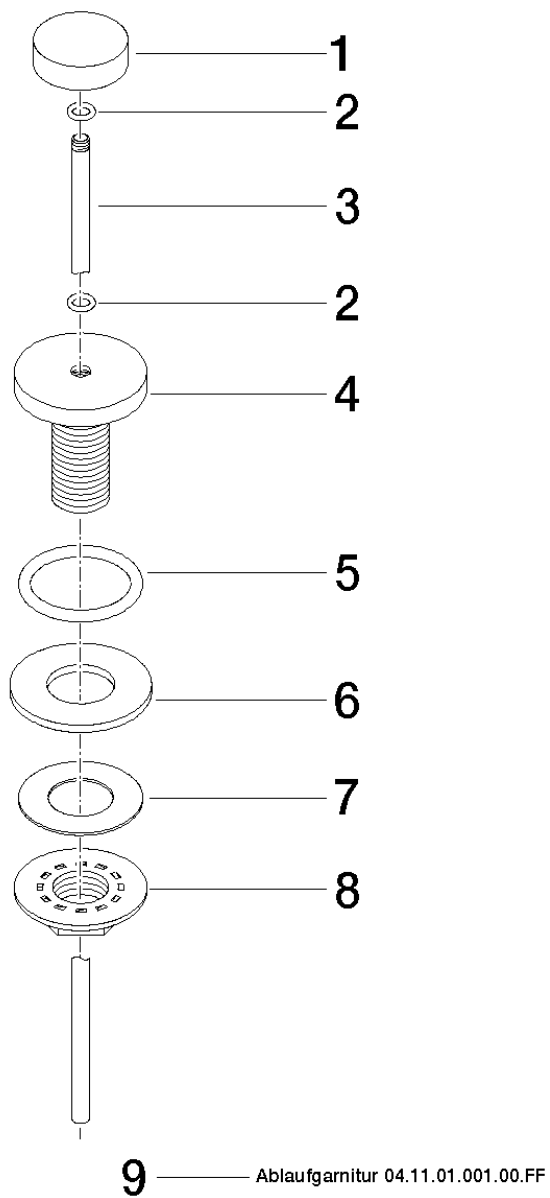

Generic miscellaneous articles Pop-up waste with knob 1 1/4"
Article number: 10200970

Exploded assembly drawing

Generic miscellaneous articles Pop-up waste with knob 1 1/4"

Article number: 10200970

Order quantity

No.	Article number	Name	Installation quantity
1	092133001ff	handle	1
2	09141000790	seal	2
3	093109004ff	pull-rod	1
4	091840022ff	sleeve	1
5	09141009590	seal	1
6	09140501290	seal	1
7	09144000190	seal	1
8	09231001090	nut	1
9	04110100100ff	pop-up waste	1