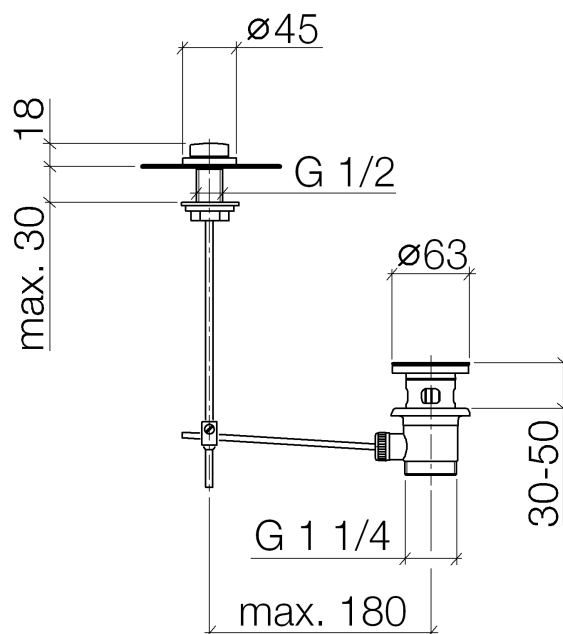

Generic miscellaneous articles Pop-up waste with knob 1 1/4"
Article number: 10200970

Exploded assembly drawing

Generic miscellaneous articles Pop-up waste with knob 1 1/4"

Article number: 10200970

Order quantity

No.	Article number	Name	Installation quantity
1	092133001ff	handle	1
2	09141000790	seal	2
3	093109004ff	pull-rod	1
4	091840022ff	sleeve	1
5	09141009590	seal	1
6	09140501290	seal	1
7	09144000190	seal	1
8	09231001090	nut	1
9	04110100100ff	pop-up waste	1