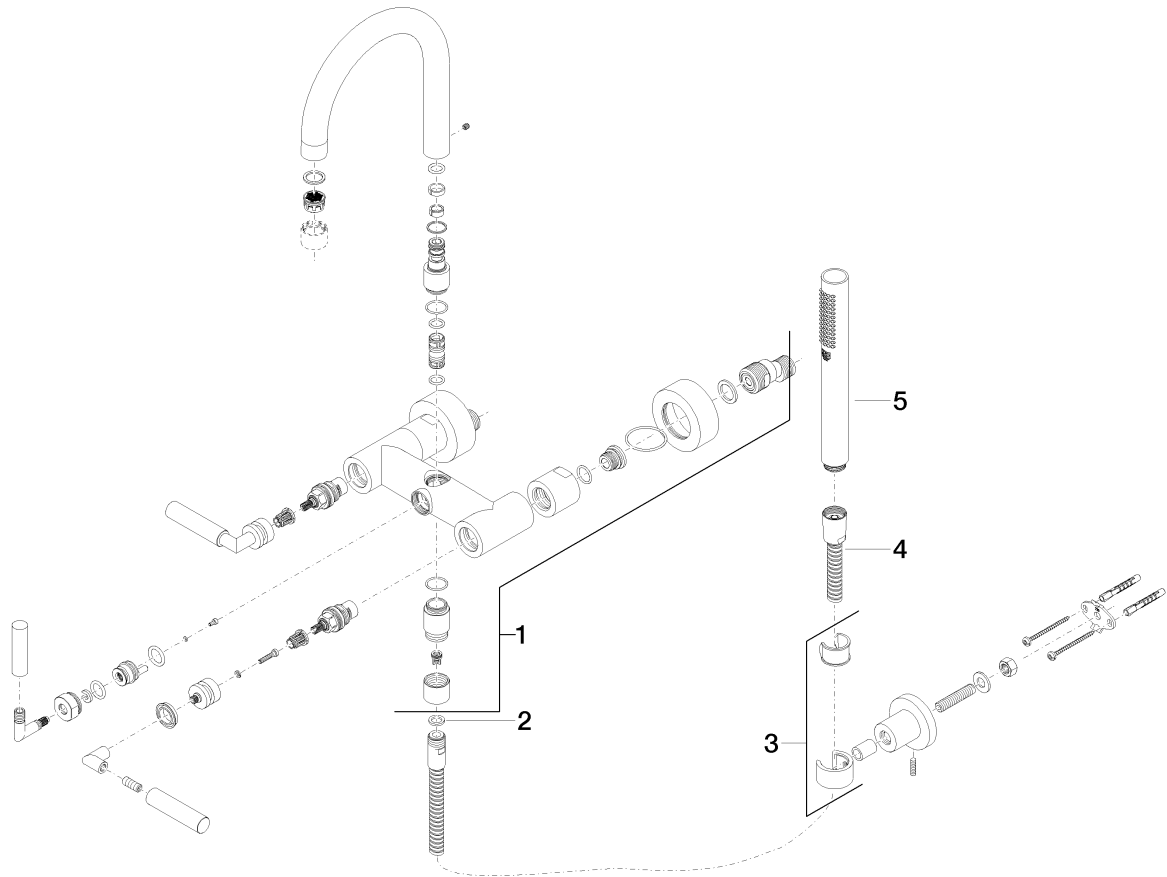

Exploded assembly drawing

Article number: 25133882

Order quantity

No.	Article number	Name	Installation quantity
1	25100882ff	shower set	1
2	09142002690	seal	1
3	28050892ff	holder	1
4	093002072ff	hose	1
5	28013979ff	shower	1