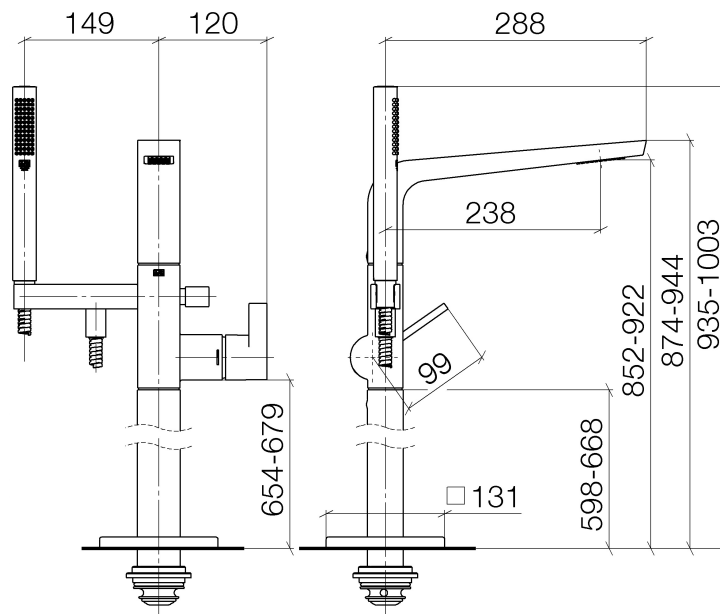

CL.1 Single-lever bath mixer with stand pipe

Article number: 25863705

CL.1 Single-lever bath mixer with stand pipe
Article number: 25863705

Exploded assembly drawing

CL.1 Single-lever bath mixer with stand pipe

Article number: 25863705

Order quantity

No.	Article number	Name	Installation quantity
1	28013979ff0010	shower	1
2	093002072ff	hose	1
3	09184011890	sleeve	1
4	09311105890	pin	1
5	09311104090	pin	3
6	09230114190	back-flow preventer	1
7	09141001090	seal	2
8	092403130ff	nipple	1
9	9016020230090	spring	1
10	09310909420ff	pull-rod	1
11	09141005590	seal	1
12	092134080ff	nipple	1
13	09141003390	seal	1
14	09240306990	nipple	1
15	092102069ff	cover	1
16	09142002690	seal	1
17	0431200340090	plug	2
18	90117000800ff	spout	1
19	092071031ff	handle	1
20	09141014890	seal	2
21	9015050390090	cartridge	1
22	09240429890	nut	1
23	09141003790	seal	1
24	092830036ff	cover	1
25	092067007ff	handle	1
26	09311103090	pin	1
27	90312008700ff	plug	1
28	09141013990	seal	4
29	0428220250090	connection	2

CL.1 Single-lever bath mixer with stand pipe

Article number: 25863705

30	09209305190	holder	2
31	04282202400ff	pipe	1
32	092771011ff	rosette	1
33	09140310790	seal	1
34	09141008490	seal	1
35	09141001890	seal	1

CL.1 Single-lever bath mixer with stand pipe

Article number: 25863705

Flow rate chart