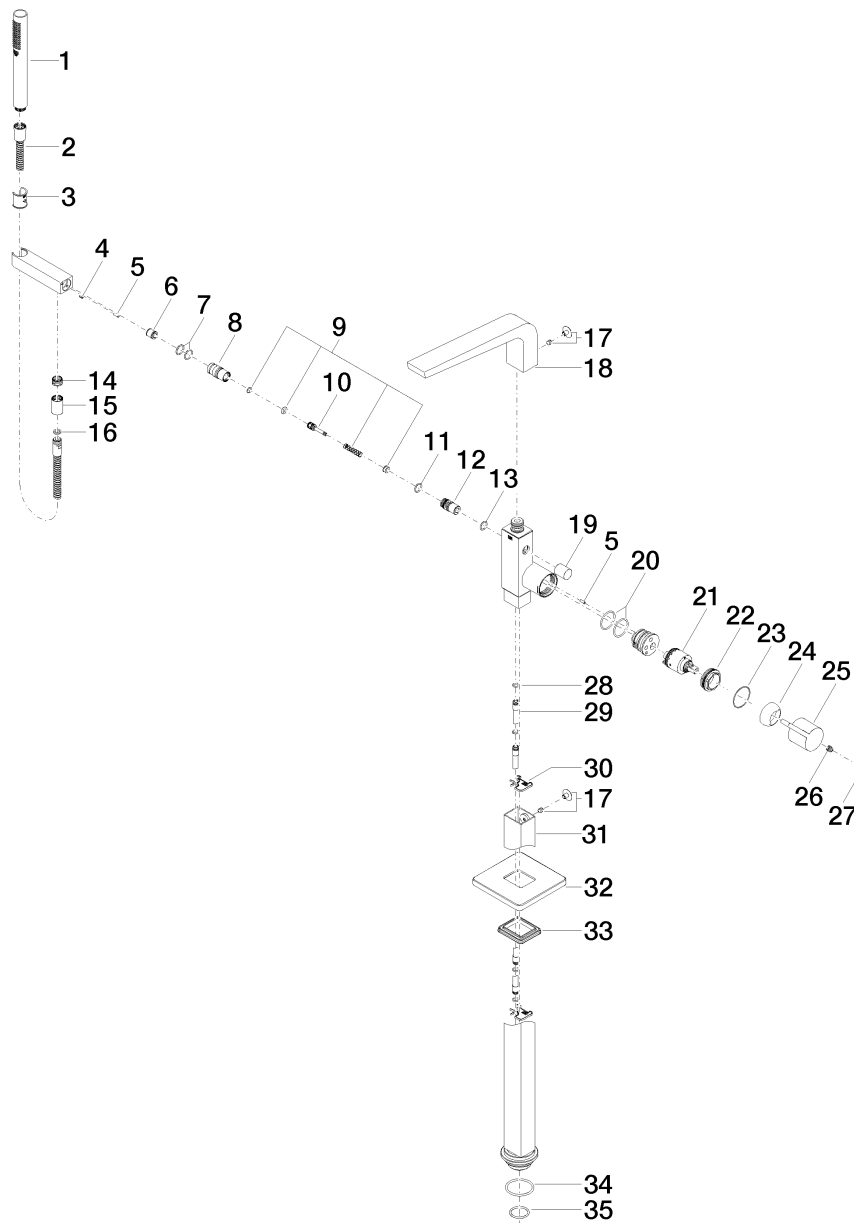

CL.1 Single-lever bath mixer with stand pipe

Article number: 25863705

CL.1 Single-lever bath mixer with stand pipe
Article number: 25863705

Exploded assembly drawing

CL.1 Single-lever bath mixer with stand pipe

Article number: 25863705

Order quantity

No.	Article number	Name	Installation quantity
1	28013979ff0010	shower	1
2	093002072ff	hose	1
3	09184011890	sleeve	1
4	09311105890	pin	1
5	09311104090	pin	3
6	09230114190	back-flow preventer	1
7	09141001090	seal	2
8	092403130ff	nipple	1
9	9016020230090	spring	1
10	09310909420ff	pull-rod	1
11	09141005590	seal	1
12	092134080ff	nipple	1
13	09141003390	seal	1
14	09240306990	nipple	1
15	092102069ff	cover	1
16	09142002690	seal	1
17	0431200340090	plug	2
18	90117000800ff	spout	1
19	092071031ff	handle	1
20	09141014890	seal	2
21	9015050390090	cartridge	1
22	09240429890	nut	1
23	09141003790	seal	1
24	092830036ff	cover	1
25	092067007ff	handle	1
26	09311103090	pin	1
27	90312008700ff	plug	1
28	09141013990	seal	4
29	0428220250090	connection	2

CL.1 Single-lever bath mixer with stand pipe

Article number: 25863705

30	09209305190	holder	2
31	04282202400ff	pipe	1
32	092771011ff	rosette	1
33	09140310790	seal	1
34	09141008490	seal	1
35	09141001890	seal	1

CL.1 Single-lever bath mixer with stand pipe

Article number: 25863705

Flow rate chart