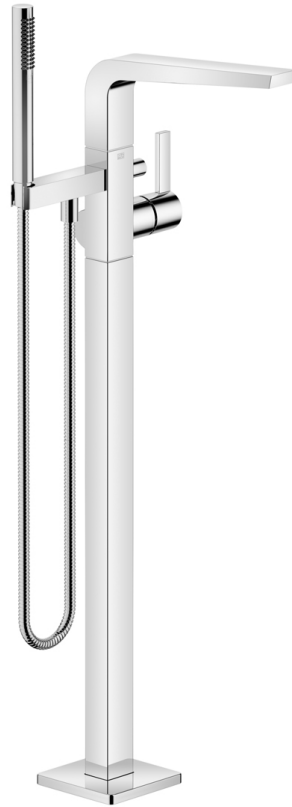

CL.1 Single-lever bath mixer with stand pipe

Article number: 25863705

CL.1 Single-lever bath mixer with stand pipe
Article number: 25863705

Exploded assembly drawing

CL.1 Single-lever bath mixer with stand pipe

Article number: 25863705

Order quantity

No.	Article number	Name	Installation quantity
1	28013979ff0010	shower	1
2	093002072ff	hose	1
3	09184011890	sleeve	1
4	09311105890	pin	1
5	09311104090	pin	3
6	09230114190	back-flow preventer	1
7	09141001090	seal	2
8	092403130ff	nipple	1
9	9016020230090	spring	1
10	09310909420ff	pull-rod	1
11	09141005590	seal	1
12	092134080ff	nipple	1
13	09141003390	seal	1
14	09240306990	nipple	1
15	092102069ff	cover	1
16	09142002690	seal	1
17	0431200340090	plug	2
18	90117000800ff	spout	1
19	092071031ff	handle	1
20	09141014890	seal	2
21	9015050390090	cartridge	1
22	09240429890	nut	1
23	09141003790	seal	1
24	092830036ff	cover	1
25	092067007ff	handle	1
26	09311103090	pin	1
27	90312008700ff	plug	1
28	09141013990	seal	4
29	0428220250090	connection	2

CL.1 Single-lever bath mixer with stand pipe

Article number: 25863705

30	09209305190	holder	2
31	04282202400ff	pipe	1
32	092771011ff	rosette	1
33	09140310790	seal	1
34	09141008490	seal	1
35	09141001890	seal	1

CL.1 Single-lever bath mixer with stand pipe

Article number: 25863705

Flow rate chart