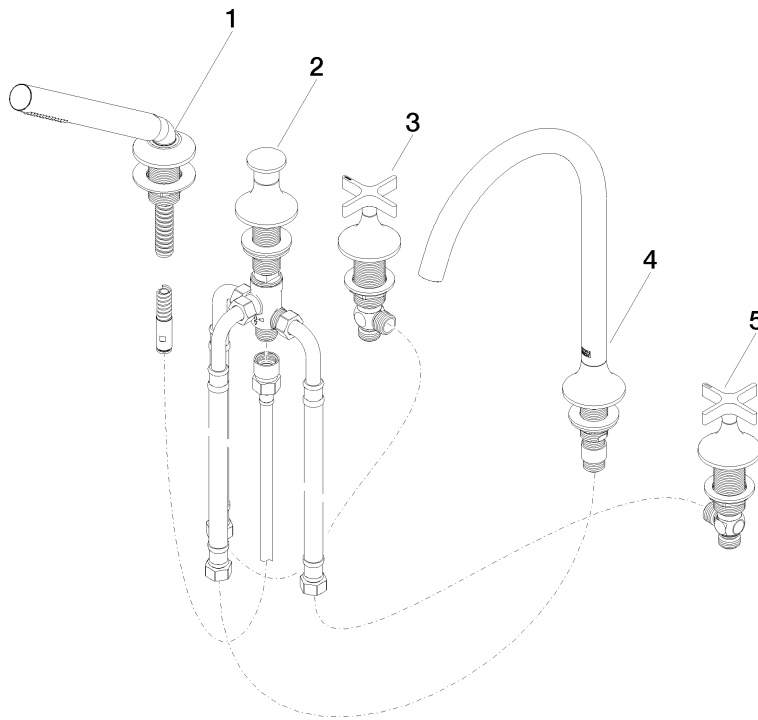

Exploded assembly drawing

Vaia Deck-mounted tub/shower set 220mm

Article number: 27522809

Order quantity

No.	Article number	Name	Installation quantity
1	27702809ff	shower set	1
2	29140809ff	diverter	1
3	20000808ff	side panel	1
5	13612809ff	spout	1
6	20000809ff	side panel	1

Flow rate chart