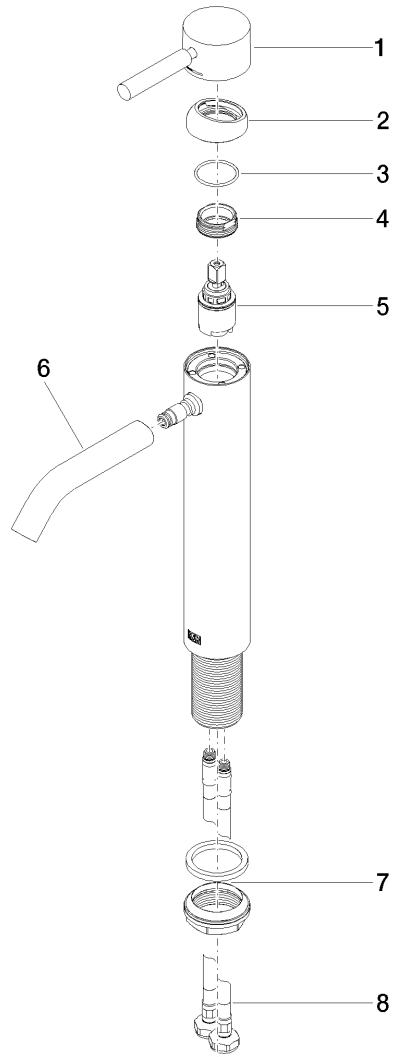

META Single-lever basin mixer with raised base 135mm without pop-up waste

Article number: 33537660

META Single-lever basin mixer with raised base 135mm without pop-up waste

Article number: 33537660

Exploded assembly drawing

META Single-lever basin mixer with raised base 135mm without pop-up waste

Article number: 33537660

Order quantity

No.	Article number	Name	Installation quantity
1	90206600200ff	handle	1
2	092830041ff	cover	1
3	09141009190	seal	1
4	09240426690	nut	1
5	9015050440090	cartridge	1
6	90110620700ff	spout	1
7	0423100440790	fixing set	1
8	0430041010090	hose	2

META Single-lever basin mixer with raised base 135mm without pop-up waste

Article number: 33537660

Flow rate chart