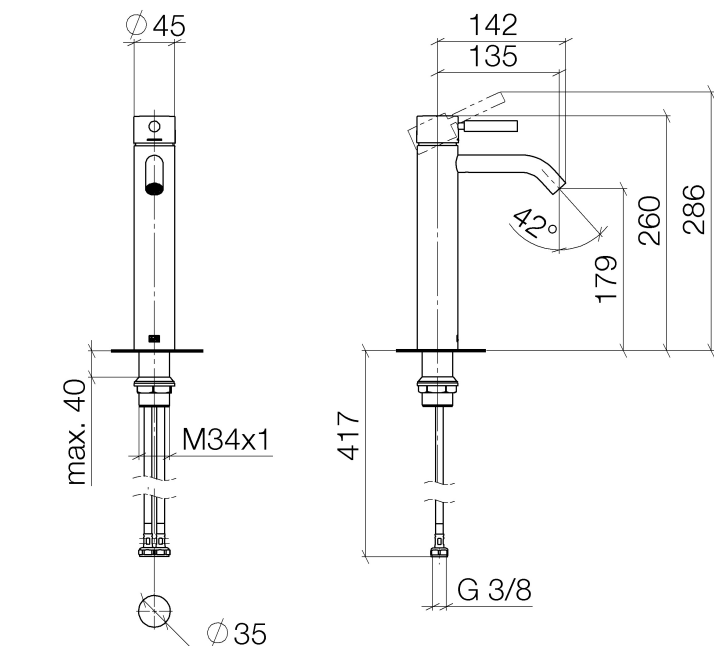

META Single-lever basin mixer with raised base 135mm without pop-up waste

Article number: 33537660

META Single-lever basin mixer with raised base 135mm without pop-up waste

Article number: 33537660

Exploded assembly drawing

META Single-lever basin mixer with raised base 135mm without pop-up waste

Article number: 33537660

Order quantity

No.	Article number	Name	Installation quantity
1	90206600200ff	handle	1
2	092830041ff	cover	1
3	09141009190	seal	1
4	09240426690	nut	1
5	9015050440090	cartridge	1
6	90110620700ff	spout	1
7	0423100440790	fixing set	1
8	0430041010090	hose	2

META Single-lever basin mixer with raised base 135mm without pop-up waste

Article number: 33537660

Flow rate chart