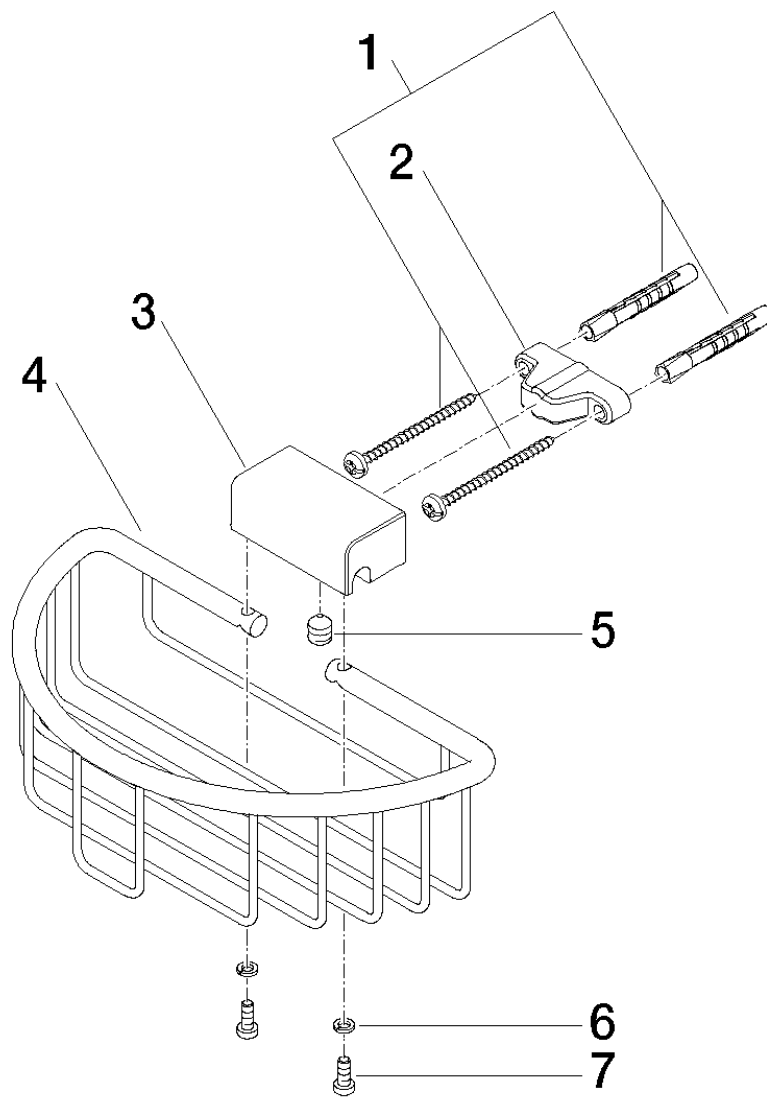

Product specifications

- Width 7-7/8"
- Height 2-3/4"
- 4-1/2" Projection

83 290 970-FF

Surfaces

- | | |
|-----------------|-------------|
| • chrome | 83290970-00 |
| • matt platinum | 83290970-06 |
| • platinum | 83290970-08 |

Exploded assembly drawing

Order quantity

No.	Article number	Name	Installation quantity
1	0530310250090	fixing set	1
2	09172003090	holder	1
3	081730501ff	holder	1
4	081890907ff	basket	1
5	09311100290	pin	1
6	09301102990	disc	2
7	09303005490	screw	2