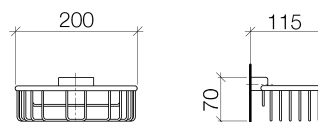

Product specifications

- Width 7-7/8"
- Height 2-3/4"
- 4-1/2" Projection

83 290 970-FF

Surfaces

- | | |
|-----------------|-------------|
| • chrome | 83290970-00 |
| • matt platinum | 83290970-06 |
| • platinum | 83290970-08 |

Exploded assembly drawing

Order quantity

No.	Article number	Name	Installation quantity
1	0530310250090	fixing set	1
2	09172003090	holder	1
3	081730501ff	holder	1
4	081890907ff	basket	1
5	09311100290	pin	1
6	09301102990	disc	2
7	09303005490	screw	2