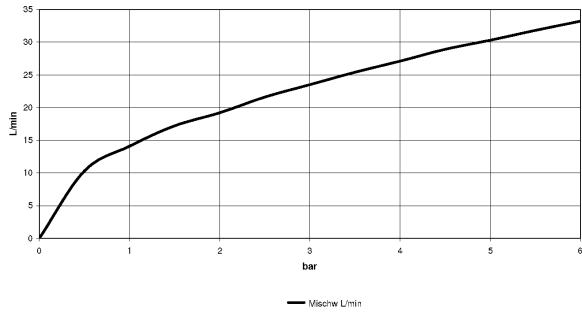

Bathtub - VAIA

Deck valve clockwise-closing hot - polished chrome

Article number: 20 000 808-00

- 1-1/4" hole diameter
- Flange diameter 2-3/8"
- Fittings group in compliance with DIN 4109: 1
- (ADA)

polished chrome

Dimensional drawing

All dimensions in mm / inch = mm x 0,0394

Bathtub - VAIA
Deck valve clockwise-closing hot - polished chrome
Article number: 20 000 808-00

Flow rate chart

Bathtub - VAIA

Deck valve clockwise-closing hot - polished chrome