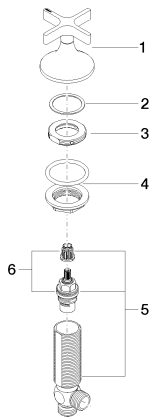

Bathtub - VAIA

Deck valve clockwise-closing hot - polished chrome

Article number: 20 000 808-00

- 1-1/4" hole diameter
- Flange diameter 2-3/8"
- Fittings group in compliance with DIN 4109: 1
- (ADA)

polished chrome

Dimensional drawing

All dimensions in mm / inch = mm x 0,0394

Bathtub - VAIA
Deck valve clockwise-closing hot - polished chrome
Article number: 20 000 808-00

Flow rate chart

Bathtub - VAIA

Deck valve clockwise-closing hot - polished chrome

Article number: 20 000 808-00

Other surface finishes

platinum matte
20 000 808-06

platinum
20 000 808-08

Brushed Durabronz
20 000 808-28

Dark Platinum matte
20 000 808-99

More custom finish options are available via special production (xTra Service). Please see our finish matrix for availability and pricing or contact a Dornbracht representative.

Spare parts list

Number	Item Number	Designation	Number of units
1	90 20 80 011 00-00	handle (hot)	1
2	09 28 10 003 90	ring	1
3	09 24 01 028 90	ring	1
4	04 23 10 032 46 90	fixing set	1
5	04 17 11 055 31 90	side panel	1
6	90 90 03 131 00 90	top	1