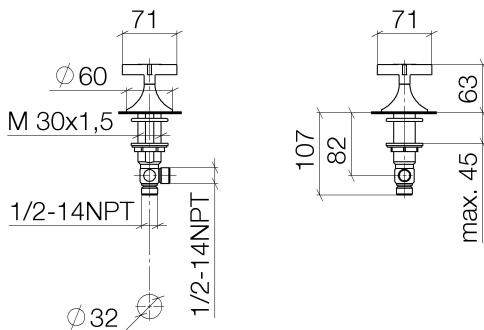

Bathtub - VAIA

Deck valve clockwise-closing hot - polished chrome

Article number: 20 000 808-00

- 1-1/4" hole diameter
- Flange diameter 2-3/8"
- Fittings group in compliance with DIN 4109: 1
- (ADA)

polished chrome

Dimensional drawing

All dimensions in mm / inch = mm x 0,0394

Bathtub - VAIA
Deck valve clockwise-closing hot - polished chrome
Article number: 20 000 808-00

Flow rate chart

Bathtub - VAIA

Deck valve clockwise-closing hot - polished chrome

Spare parts list

Number	Item Number	Designation	Number of units
1	90 20 80 011 00-00	handle (hot)	1
2	09 28 10 003 90	ring	1
3	09 24 01 028 90	ring	1
4	04 23 10 032 46 90	fixing set	1
5	04 17 11 055 31 90	side panel	1
6	90 90 03 131 00 90	top	1