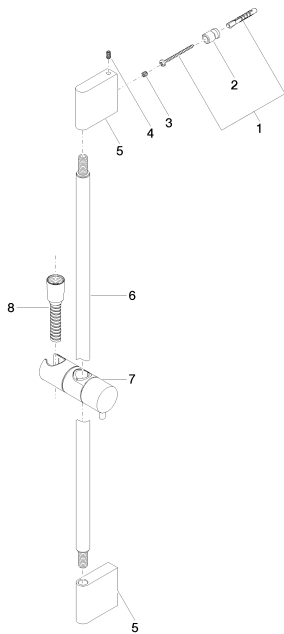

Bathtub - CL.1

Slide bar set - polished chrome

Article number: 26 413 979-00

- Slide bar
- Hole diameter 18 mm
- Center to center 33-5/8"
- Metal shower hose 68-7/8" with anti-twist device
- Shower hose connection 3/8"
- NOTE: Hand shower sold separately. Please see hand shower options under the miscellaneous articles section of each series.

polished chrome

Dimensional drawing

All dimensions in mm / inch = mm x 0,0394

Bathtub - CL.1

Slide bar set - polished chrome

Article number: 26 413 979-00

Bathtub - CL.1
Slide bar set - polished chrome
Article number: 26 413 979-00

Recommended article

35 080 970-90 0010
Rough-in adapter -

28 450 845-00
Wall elbow - polished chrome

28 450 980-00
Wall elbow - polished chrome

Bathtub - CL.1
 Slide bar set - polished chrome
 Article number: 26 413 979-00

Spare parts list

Number	Item Number	Designation	Number of units
1	05 17 20 801 00 90	accessories	2
2	08 17 20 726 90	holder	2
3	09 31 11 049 90	pin	2
4	04 31 11 113 00 90	pin	2
5	08 17 97 054-00	holder	2
6	90 28 22 597 00-00	holder	1
7	12 580 970-00	Slider - polished chrome	1
8	28 322 970-00	Metal shower hose 1/2" x 3/8" x 68-7/8" - polished chrome	1