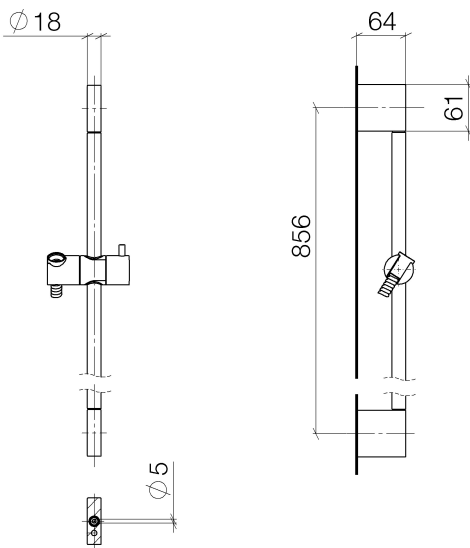

Bathtub - CL.1

Slide bar set - polished chrome

Article number: 26 413 979-00

- Slide bar
- Hole diameter 18 mm
- Center to center 33-5/8"
- Metal shower hose 68-7/8" with anti-twist device
- Shower hose connection 3/8"
- NOTE: Hand shower sold separately. Please see hand shower options under the miscellaneous articles section of each series.

polished chrome

Dimensional drawing

All dimensions in mm / inch = mm x 0,0394

Bathtub - CL.1

Slide bar set - polished chrome

Article number: 26 413 979-00

Bathtub - CL.1
Slide bar set - polished chrome
Article number: 26 413 979-00

Recommended article

35 080 970-90 0010
Rough-in adapter -

28 450 845-00
Wall elbow - polished chrome

28 450 980-00
Wall elbow - polished chrome

Bathtub - CL.1
 Slide bar set - polished chrome
 Article number: 26 413 979-00

Spare parts list

Number	Item Number	Designation	Number of units
1	05 17 20 801 00 90	accessories	2
2	08 17 20 726 90	holder	2
3	09 31 11 049 90	pin	2
4	04 31 11 113 00 90	pin	2
5	08 17 97 054-00	holder	2
6	90 28 22 597 00-00	holder	1
7	12 580 970-00	Slider - polished chrome	1
8	28 322 970-00	Metal shower hose 1/2" x 3/8" x 68-7/8" - polished chrome	1