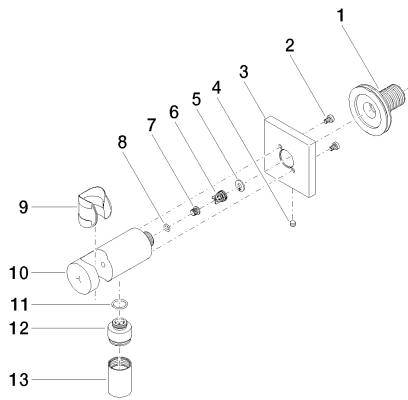

Bathtub - CL.1

Wall elbow with integrated wall bracket - polished chrome

Article number: 28 490 970-00

- 3/8" Shower outlet
- Flange 2-3/8" x 2-3/8"
- 1/2" connection
- Internal backflow preventer.

polished chrome

Accessory is required for this item.

All dimensions in mm / inch = mm x 0,0394

Bathtub - CL.1

Wall elbow with integrated wall bracket - polished chrome

Article number: 28 490 970-00

Bathtub - CL.1

Wall elbow with integrated wall bracket - polished chrome

Required article

35 080 970-90 0010
Rough-in adapter -

Bathtub - CL.1

Wall elbow with integrated wall bracket - polished chrome

Article number: 28 490 970-00

Spare parts list

Number	Item Number	Designation	Number of units
1	09 24 03 280 90	nipple	1
2	09 30 30 037 90	screw	2
3	09 27 97 043-00	rosette	1
4	09 31 11 112 90	pin	1
5	09 16 01 023 90	ring	1
6	09 23 01 131 90	back-flow preventer	1
7	09 30 30 113 20 90	screw	1
8	09 14 10 001 90	seal	1
9	09 18 40 216 90	sleeve	1
10	09 11 03 124-00	connection	1
11	09 14 10 213 90	seal	1
12	09 24 03 279-00	nipple	1
13	09 21 02 069-00	cover	1