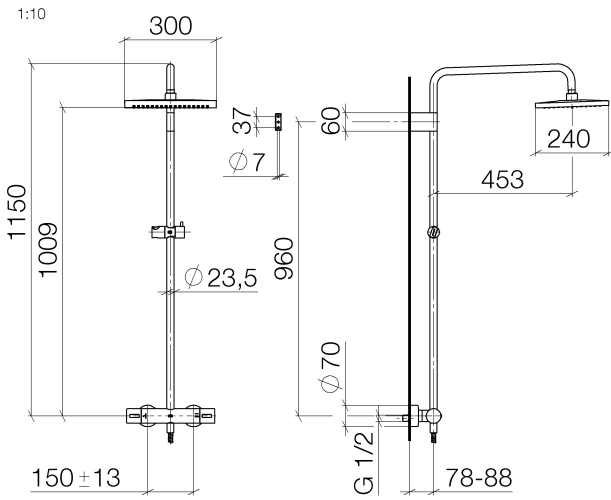

## Shower - CL.1

Exposed shower set - polished chrome

Article number: 34 459 980-00 0010

- Projection 17-3/4"
- Rainshower
- 11-3/4" x 9-1/2" Rain showerhead
- Rain shower with descaling system
- Rain shower water flow rate limited to max. 1.8 gpm
- Diverter with integrated volume control and integrated stops
- Flanges Ø 2-3/4"
- Height from center of faucet to bottom of rainhead 38-3/4"
- Height from center of faucet to top of shower arm 46-1/8"
- Center to center 5-7/8" ± 1/2"
- Metal shower hose 68-7/8" with anti-twist device
- 1/2" connection
- Slide bar
- Hole diameter 23,5 mm
- Internal backflow preventer.
- NOTE: Hand shower sold separately. Please see hand shower options under the miscellaneous articles section of each series.

### Dimensional drawing

All dimensions in mm / inch = mm x 0,0394

### Flow rate chart

### Spare parts list

Number	Item Number	Designation	Number of units
1	04 12 05 063 10-00	shower	1
2	09 23 01 039 90	sieve	1
3	90 28 22 348 00-00	pipe	1
4	90 17 11 150 00-00	holder	1
5	90 28 22 349 00-00	pipe	1
6	04 17 01 250 00-00	connection	1
7	90 17 33 015 00-00	handle	1
8	09 14 20 026 90	seal	1
9	12 570 970-00	Slider - polished chrome	1
10	28 322 970-00	Metal shower hose 1/2" x 3/8" x 68-7/8" - polished chrome	1