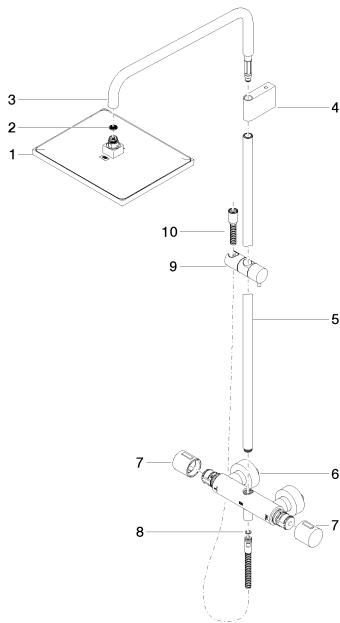

## Shower - CL.1

Exposed shower set - polished chrome

Article number: 34 459 980-00 0010

- Projection 17-3/4"
- Rainshower
- 11-3/4" x 9-1/2" Rain showerhead
- Rain shower with descaling system
- Rain shower water flow rate limited to max. 1.8 gpm
- Diverter with integrated volume control and integrated stops
- Flanges Ø 2-3/4"
- Height from center of faucet to bottom of rainhead 38-3/4"
- Height from center of faucet to top of shower arm 46-1/8"
- Center to center 5-7/8" ± 1/2"
- Metal shower hose 68-7/8" with anti-twist device
- 1/2" connection
- Slide bar
- Hole diameter 23,5 mm
- Internal backflow preventer.
- NOTE: Hand shower sold separately. Please see hand shower options under the miscellaneous articles section of each series.

### Dimensional drawing

All dimensions in mm / inch = mm x 0,0394

### Required article

35 080 970-90 0010

Rough-in adapter -

### Spare parts list

Number	Item Number	Designation	Number of units
1	04 12 05 063 10-00	shower	1
2	09 23 01 039 90	sieve	1
3	90 28 22 348 00-00	pipe	1
4	90 17 11 150 00-00	holder	1
5	90 28 22 349 00-00	pipe	1
6	04 17 01 250 00-00	connection	1
7	90 17 33 015 00-00	handle	1
8	09 14 20 026 90	seal	1
9	12 570 970-00	Slider - polished chrome	1
10	28 322 970-00	Metal shower hose 1/2" x 3/8" x 68-7/8" - polished chrome	1