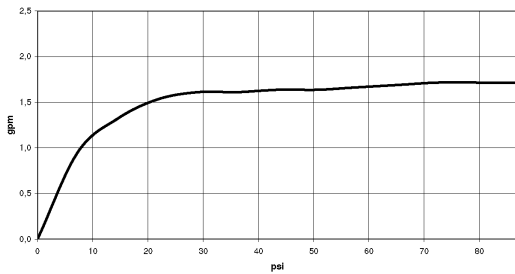

## Shower - CL.1

Exposed shower set - polished chrome

Article number: 34 459 980-00 0010

- Projection 17-3/4"
- Rainshower
- 11-3/4" x 9-1/2" Rain showerhead
- Rain shower with descaling system
- Rain shower water flow rate limited to max. 1.8 gpm
- Diverter with integrated volume control and integrated stops
- Flanges Ø 2-3/4"
- Height from center of faucet to bottom of rainhead 38-3/4"
- Height from center of faucet to top of shower arm 46-1/8"
- Center to center 5-7/8" ± 1/2"
- Metal shower hose 68-7/8" with anti-twist device
- 1/2" connection
- Slide bar
- Hole diameter 23,5 mm
- Internal backflow preventer.
- NOTE: Hand shower sold separately. Please see hand shower options under the miscellaneous articles section of each series.

### Dimensional drawing

All dimensions in mm / inch = mm x 0,0394

### Flow rate chart