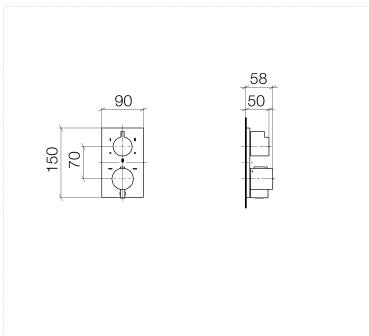

Shower - CL.1

Concealed thermostat with three-way volume control - polished chrome

Article number: 36 428 670-00 0010

- Diverter with integrated volume control and integrated stops
- Cover plate 5-7/8" x 3-1/2"
- Temperature control handle with safety lock at 100 °F/ 38°C
- Max. temperature can be set on the trim
- (ADA)

polished chrome

Accessory is required for this item.

Dimensional drawing

All dimensions in mm / inch = mm x 0,0394

Shower - CL.1

Concealed thermostat with three-way volume control - polished chrome

Article number: 36 428 670-00 0010

Shower - CL.1

Concealed thermostat with three-way volume control - polished chrome

Article number: 36 428 670-00 0010

Other surface finishes

platinum matte

36 428 670-06 0010

platinum

36 428 670-08 0010

Required article

35 428 970-90 0010

Concealed thermostat with integrated supply stops -

Shower - CL.1

Concealed thermostat with three-way volume control - polished chrome

Article number: 36 428 670-00 0010