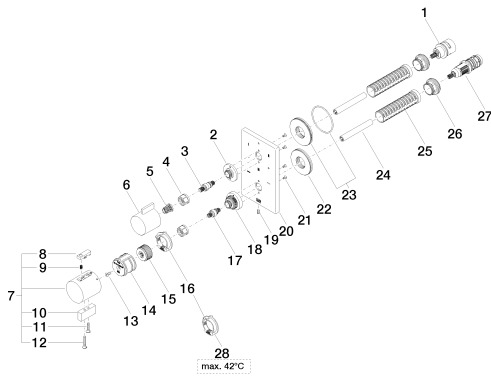

polished chrome

Accessory is required for this item.

Dimensional drawing

All dimensions in mm / inch = mm x 0,0394

Shower - CL.1

Concealed thermostat with three-way volume control - polished chrome

Article number: 36 428 670-00 0010

Required article

35 428 970-90 0010

Concealed thermostat with integrated supply stops -

Shower - CL.1

Concealed thermostat with three-way volume control - polished chrome

Article number: 36 428 670-00 0010

Spare parts list

Number	Item Number	Designation	Number of units
1	90 90 03 168 00 90	diverter	1
2	09 12 12 053-00	base	1
3	04 29 06 111 00-00	spindle	1
4	09 23 30 023 90	nut	2
5	09 12 12 002 90	fixing cap	1
6	09 20 67 006-00	handle	1
7	04 17 33 006 00-00	handle	1
8	09 21 33 010-00	handle	1
9	09 16 02 027 90	spring	1
10	09 20 33 006-00	handle	1
11	09 30 30 159-00	screw	1
12	09 30 30 160-00	screw	1
13	09 30 30 124 90	screw	1
14	09 12 12 052 90	base	1
15	09 12 12 054 90	base	1
16	09 28 10 152 90	regulator	1
17	04 29 06 024 00-00	spindle	1
18	09 12 12 051-00	base	1
19	09 31 11 134 90	pin	1
20	09 11 02 314-00	plate	1
21	09 30 30 157 90	screw	4
22	09 30 01 188 90	disc	1
23	90 30 01 190 00 90	disc	1
24	09 23 01 124 90	sleeve	2
25	09 18 40 077 90	sleeve	2
26	09 24 04 257 90	nut	2
27	90 15 02 012 00 90	cartridge	1
28	09 28 10 151 90	regulator	1