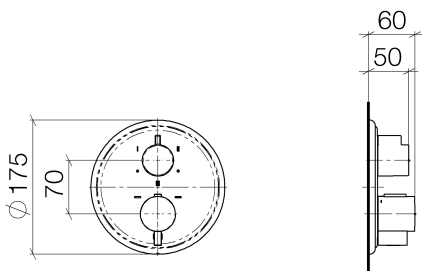

## Shower - Madison

Concealed thermostat with three-way volume control - polished chrome

Article number: 36 428 977-00 0010

- Diverter with integrated volume control and integrated stops
- Cover plate Ø 6-7/8"
- Temperature control handle with safety lock at 100 °F/ 38°C
- Max. temperature can be set on the trim
- (ADA)

## Dimensional drawing

All dimensions in mm / inch = mm x 0,0394

Shower - Madison

Concealed thermostat with three-way volume control - polished chrome

Article number: 36 428 977-00 0010

## Shower - Madison

Concealed thermostat with three-way volume control - polished chrome

Article number: 36 428 977-00 0010

### Required article

35 428 970-90 0010

Concealed thermostat with integrated supply stops -

Shower - Madison

Concealed thermostat with three-way volume control - polished chrome

Article number: 36 428 977-00 0010