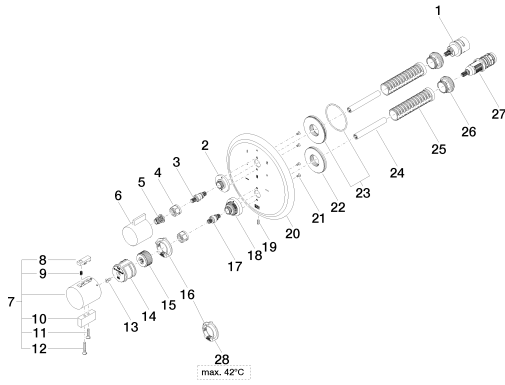

## Dimensional drawing

All dimensions in mm / inch = mm x 0,0394

Shower - Madison

Concealed thermostat with three-way volume control - polished chrome

Article number: 36 428 977-00 0010

### Required article

35 428 970-90 0010

Concealed thermostat with integrated supply stops -

Shower - Madison

Concealed thermostat with three-way volume control - polished chrome

Article number: 36 428 977-00 0010

Spare parts list

Number	Item Number	Designation	Number of units
1	90 90 03 168 00 90	diverter	1
2	09 12 12 053-00	base	1
3	04 29 06 111 00-00	spindle	1
4	09 23 30 023 90	nut	2
5	09 12 12 002 90	fixing cap	1
6	09 20 67 006-00	handle	1
7	04 17 33 006 00-00	handle	1
8	09 21 33 010-00	handle	1
9	09 16 02 027 90	spring	1
10	09 20 33 006-00	handle	1
11	09 30 30 159-00	screw	1
12	09 30 30 160-00	screw	1
13	09 30 30 124 90	screw	1
14	09 12 12 052 90	base	1
15	09 12 12 054 90	base	1
16	09 28 10 152 90	regulator	1
17	04 29 06 024 00-00	spindle	1
18	09 12 12 051-00	base	1
19	09 31 11 134 90	pin	1
20	09 11 02 166-00	plate	1
21	09 30 30 157 90	screw	4
22	09 30 01 188 90	disc	1
23	90 30 01 190 00 90	disc	1
24	09 23 01 124 90	sleeve	2
25	09 18 40 077 90	sleeve	2
26	09 24 04 257 90	nut	2
27	90 15 02 012 00 90	cartridge	1
28	09 28 10 151 90	regulator	1