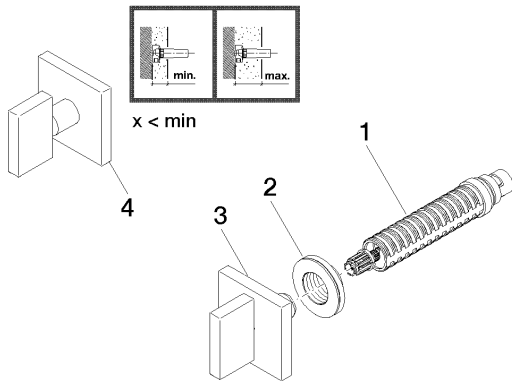

### Required article

35 607 970-90 0010

Rough for volume control 1/2"

**Bathtub - MEM**

Volume Control clockwise-closing 1/2" - polished chrome

Article number: 36 607 782-00

**Spare parts list**

Number	Item Number	Designation	Number of units
1	90 90 03 143 00 90	top	1
2	09 21 02 108 90	disc	1
3	90 20 78 002 02-00	handle	1
4	04 20 78 002 01-00	handle	1