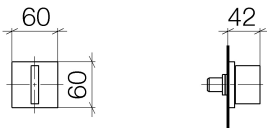

## Bathtub - MEM

Volume Control clockwise-closing 1/2" - polished chrome

Article number: 36 607 782-00

- Flange 2-3/8" x 2-3/8"
- Ceramic disc cartridge
- (ADA)

polished chrome

Accessory is required for this item.

## Dimensional drawing

All dimensions in mm / inch = mm x 0,0394

Bathtub - MEM

Volume Control clockwise-closing 1/2" - polished chrome

Article number: 36 607 782-00

## Bathtub - MEM

Volume Control clockwise-closing 1/2" - polished chrome

Article number: 36 607 782-00

### Required article

35 607 970-90 0010

Rough for volume control 1/2"

**Bathtub - MEM**

Volume Control clockwise-closing 1/2" - polished chrome

Article number: 36 607 782-00

**Spare parts list**

Number	Item Number	Designation	Number of units
1	90 90 03 143 00 90	top	1
2	09 21 02 108 90	disc	1
3	90 20 78 002 02-00	handle	1
4	04 20 78 002 01-00	handle	1