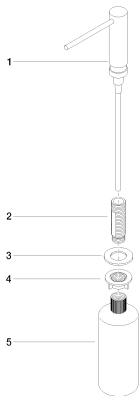

Kitchen - CL.1

Soap dispenser without flange - polished chrome

Article number: 82 424 970-00

- 4-7/8" Projection
- 16.91 oz bottle capacity
- Refillable above countertop
- 360° swivel
- Height 4-7/8"
- Width 1-1/8"
- 1" hole diameter

## Dimensional drawing

All dimensions in mm / inch = mm x 0,0394

Kitchen - CL.1

Soap dispenser without flange - polished chrome

Article number: 82 424 970-00

Kitchen - CL.1

Soap dispenser without flange - polished chrome

### Other surface finishes

platinum matte  
82 424 970-06

platinum  
82 424 970-08

Brushed Durabronz  
82 424 970-28

Dark Platinum matte  
82 424 970-99

More custom finish options are available via special production (xTra Service). Please see our finish matrix for availability and pricing or contact a Dornbracht representative.

### Spare parts list

Number	Item Number	Designation	Number of units
1	90 10 10 539 00-00	dispenser	1
2	08 10 10 527 90	holder	1
3	09 14 05 014 90	seal	1
4	08 10 10 517 90	nut	1
5	08 10 10 603 90	Container -	1