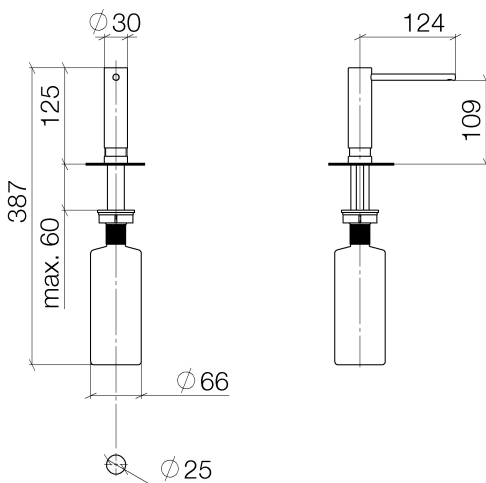

Kitchen - CL.1

Soap dispenser without flange - polished chrome

Article number: 82 424 970-00

- 4-7/8" Projection
- 16.91 oz bottle capacity
- Refillable above countertop
- 360° swivel
- Height 4-7/8"
- Width 1-1/8"
- 1" hole diameter

## Dimensional drawing

All dimensions in mm / inch = mm x 0,0394

Kitchen - CL.1

Soap dispenser without flange - polished chrome

Article number: 82 424 970-00

Kitchen - CL.1

Soap dispenser without flange - polished chrome

### Spare parts list

Number	Item Number	Designation	Number of units
1	90 10 10 539 00-00	dispenser	1
2	08 10 10 527 90	holder	1
3	09 14 05 014 90	seal	1
4	08 10 10 517 90	nut	1
5	08 10 10 603 90	Container -	1