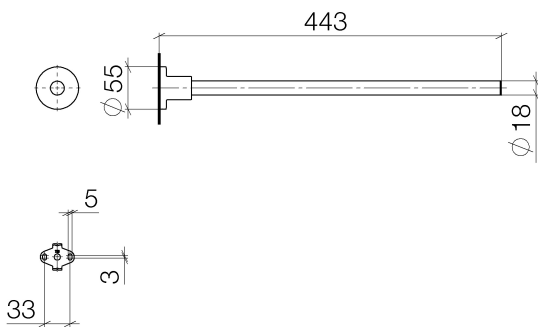

Bathtub - Tara.
Towel bar single-arm fixed - polished chrome
Article number: 83 211 892-00

- Flange diameter 2-1/8"
- 17-1/2" Projection

polished chrome

Dimensional drawing

All dimensions in mm / inch = mm x 0,0394

Bathtub - Tara.

Towel bar single-arm fixed - polished chrome

Article number: 83 211 892-00

Bathtub - Tara.
Towel bar single-arm fixed - polished chrome
Article number: 83 211 892-00

Other surface finishes

Spare parts list

Number	Item Number	Designation	Number of units
1	90 28 22 540 89-00	holder	1
2	04 31 11 113 00 90	pin	1
3	08 17 89 505-00	holder	1
4	09 30 11 046 90	disc	1
5	09 30 30 071 90	screw	1
6	05 17 20 739 00 90	fixing set	1