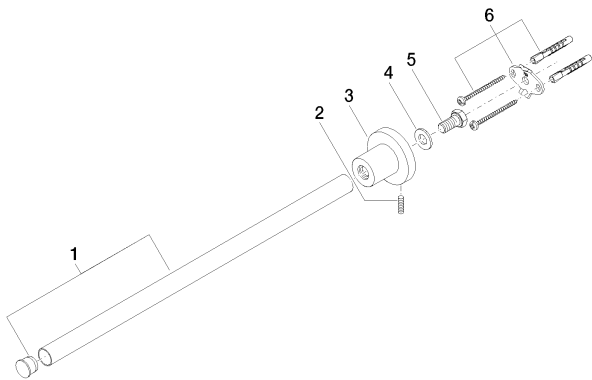

Bathtub - Tara.
Towel bar single-arm fixed - polished chrome
Article number: 83 211 892-00

- Flange diameter 2-1/8"
- 17-1/2" Projection

polished chrome

Dimensional drawing

All dimensions in mm / inch = mm x 0,0394

Bathtub - Tara.

Towel bar single-arm fixed - polished chrome

Article number: 83 211 892-00

Bathtub - Tara.
Towel bar single-arm fixed - polished chrome
Article number: 83 211 892-00

Other surface finishes

Spare parts list

Number	Item Number	Designation	Number of units
1	90 28 22 540 89-00	holder	1
2	04 31 11 113 00 90	pin	1
3	08 17 89 505-00	holder	1
4	09 30 11 046 90	disc	1
5	09 30 30 071 90	screw	1
6	05 17 20 739 00 90	fixing set	1