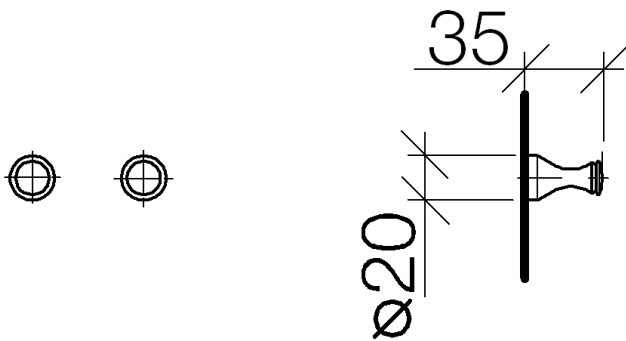

Bathtub - Madison
Hook - polished chrome
Article number: 83 250 970-00

- 1 pair
- 1-3/8" Projection

polished chrome

Dimensional drawing

All dimensions in mm / inch = mm x 0,0394

Bathtub - Madison

Hook - polished chrome

Article number: 83 250 970-00

Bathtub - Madison
Hook - polished chrome
Article number: 83 250 970-00

Other surface finishes

platinum matte
83 250 970-06

platinum
83 250 970-08

Durabrass
83 250 970-09

Brushed Durabrass
83 250 970-28