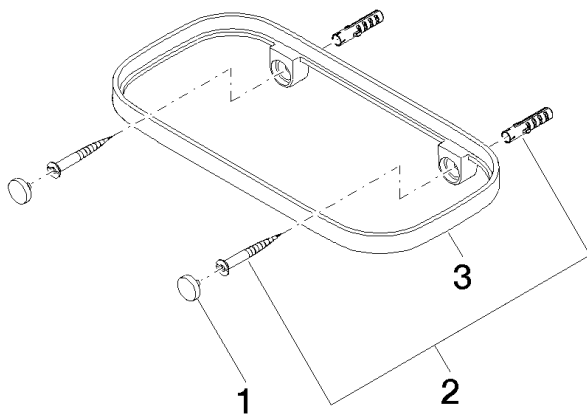

All dimensions in mm / inch = mm x 0,0394

Sink - IMO

Shelf wall-mounted - polished chrome

Article number: 83 481 970-00

Sink - IMO

Shelf wall-mounted - polished chrome

Article number: 83 481 970-00

Other surface finishes

Spare parts list

Number	Item Number	Designation	Number of units
1	90 30 30 520 00-00	set	1
2	05 30 31 002 00 90	fixing set	1
3	08 17 97 577-00	holder	1