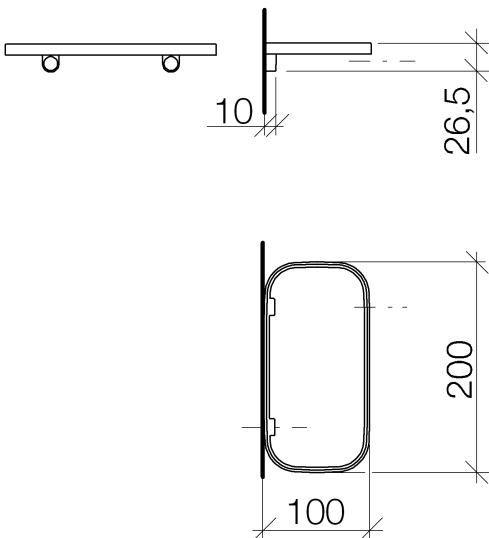

Sink - IMO

Shelf wall-mounted - polished chrome

Article number: 83 481 970-00

- Width 7-7/8"
- Height 1"
- 3-7/8" Projection
- screen insert required, to be ordered separately

polished chrome

Dimensional drawing

All dimensions in mm / inch = mm x 0,0394

Sink - IMO

Shelf wall-mounted - polished chrome

Article number: 83 481 970-00

Sink - IMO

Shelf wall-mounted - polished chrome

Article number: 83 481 970-00

Other surface finishes

Spare parts list

Number	Item Number	Designation	Number of units
1	90 30 30 520 00-00	set	1
2	05 30 31 002 00 90	fixing set	1
3	08 17 97 577-00	holder	1