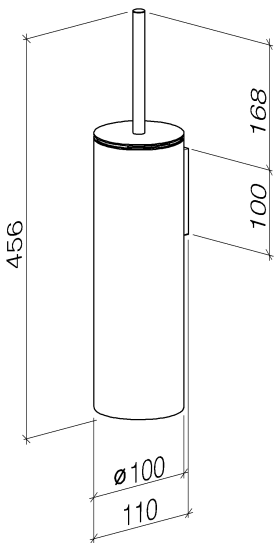

WC - Deque

Toilet brush set wall-mounted - polished chrome

Article number: 83 910 979-00

- Black brush
- Width 3-7/8"
- Height 18"
- 4-3/8" Projection

polished chrome

Dimensional drawing

All dimensions in mm / inch = mm x 0,0394

WC - Deque

Toilet brush set wall-mounted - polished chrome

Article number: 83 910 979-00

WC - Deque

Toilet brush set wall-mounted - polished chrome

Article number: 83 910 979-00

Other surface finishes

platinum matte
83 910 979-06

Recommended article

08 18 50 601 90
Brush black -

90 20 97 505 01-00
Brush handle - polished
chrome

WC - Deque

Toilet brush set wall-mounted - polished chrome

Article number: 83 910 979-00

Spare parts list

Number	Item Number	Designation	Number of units
1	90 20 97 505 01-00	Brush handle - polished chrome	1
2	08 18 50 601 90	Brush black -	1
3	08 18 40 524 90	insert	1
4	90 30 30 014 00 90	screw	1
5	08 23 01 503-00	casing	1
6	05 30 31 025 00 90	fixing set	2
7	05 18 40 287 00 90	holder	1