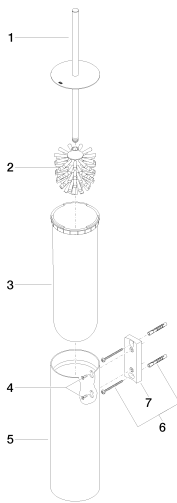

WC - Deque

Toilet brush set wall-mounted - polished chrome

Article number: 83 910 979-00

- Black brush
- Width 3-7/8"
- Height 18"
- 4-3/8" Projection

polished chrome

Dimensional drawing

All dimensions in mm / inch = mm x 0,0394

WC - Deque

Toilet brush set wall-mounted - polished chrome

Article number: 83 910 979-00

WC - Deque

Toilet brush set wall-mounted - polished chrome

Article number: 83 910 979-00

Other surface finishes

platinum matte
83 910 979-06

Recommended article

08 18 50 601 90
Brush black -

90 20 97 505 01-00
Brush handle - polished
chrome

WC - Deque

Toilet brush set wall-mounted - polished chrome

Article number: 83 910 979-00

Spare parts list

Number	Item Number	Designation	Number of units
1	90 20 97 505 01-00	Brush handle - polished chrome	1
2	08 18 50 601 90	Brush black -	1
3	08 18 40 524 90	insert	1
4	90 30 30 014 00 90	screw	1
5	08 23 01 503-00	casing	1
6	05 30 31 025 00 90	fixing set	2
7	05 18 40 287 00 90	holder	1