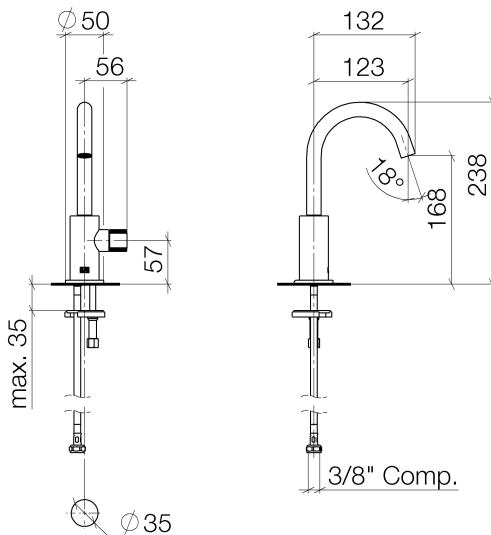

Sink - Meta

Pillar tap cold water only - platinum matte

Article number: 17 500 661-06 0010

- 4-7/8" Projection
- Swiveling spout 360°
- Round aerated stream
- Total height 9-3/8"
- Height to aerator/spout outlet 6-5/8"
- 1-3/8" hole diameter
- 1/2" connection
- 2 x pressure hose with 3/8" compression fitting
- Flange diameter 2"
- Water flow rate limited to max. 1.2 gpm
- lead-free

platinum matte

Dimensional drawing

All dimensions in mm / inch = mm x 0,0394

Sink - Meta

Pillar tap cold water only - platinum matte

Article number: 17 500 661-06 0010

Flow rate chart

Sink - Meta

Pillar tap cold water only - platinum matte

Article number: 17 500 661-06 0010

Other surface finishes

polished chrome

17 500 661-00 0010

black matte

17 500 661-33 0010

More custom finish options are available via special production (xTra Service). Please see our finish matrix for availability and pricing or contact a Dornbracht representative.