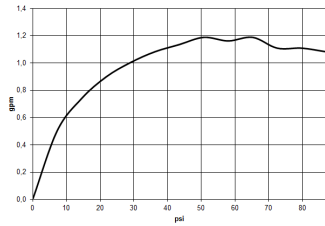

platinum matte

Dimensional drawing

All dimensions in mm / inch = mm x 0,0394

Sink - Meta

Pillar tap cold water only - platinum matte

Article number: 17 500 661-06 0010

Flow rate chart

Sink - Meta