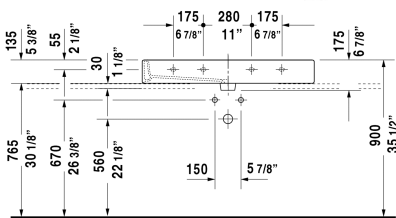

Vero Washbasin ground # 045410..25 / 045410..251 /  
045410..27 / 045410..271 / 045410..28 / 045410..281

< 39 3/8" Inch >

Washbasin ground	Dimension	Weight	Order number
with tap platform, wall-mounted, hardware included, cUPC listed, 39 3/8" Inch			
<b>Colors</b>			
00 White 08 Black			
<b>Variant</b>			
●●● with overflow	39 3/8" x 18 1/2" Inch	62.2 lb	045410..25
●●● with overflow	39 3/8" x 18 1/2" Inch	62.2 lb	045410..251
● with overflow	39 3/8" x 18 1/2" Inch	62.2 lb	045410..27
● with overflow	39 3/8" x 18 1/2" Inch	62.2 lb	045410..271
☒ with overflow	39 3/8" x 18 1/2" Inch	62.2 lb	045410..28
● with overflow	39 3/8" x 18 1/2" Inch	62.2 lb	045410..281
<b>Infobox</b>			
For mounting ceramics larger than 39 3/8", 2 sets of washbasin fixations are required			
Design Siphon		3.3 lb	005036
Pop-up basin waste with horizontal lever**	2" Inch	1.1 lb	005031
<b>Suitable products</b>			
Vanity unit wall-mounted 1 pull-out compartment, countertop including one cut-out, for 1 above-counter basin central, 47 1/4" x 21 5/8" Inch	47 1/4" x 21 5/8" Inch		KT6696

*All drawings contain the necessary measurements which are subject to standard tolerances. They are stated in inch & mm and are non-binding. Exact measurements, in particular for customized installation scenarios, can only be taken from the finished ceramic piece.*