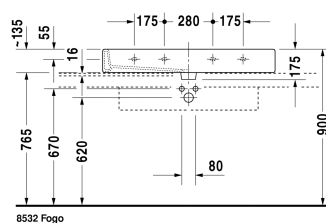

Vero Washbasin ground # 045410..25 / 045410..251 /  
045410..27 / 045410..271 / 045410..28 / 045410..281

< 39 3/8" Inch >

Washbasin ground	Dimension	Weight	Order number
with tap platform, wall-mounted, hardware included, cUPC listed, 39 3/8" Inch			
<b>Colors</b>			
00 White 08 Black			
<b>Variant</b>			
●●● with overflow	39 3/8" x 18 1/2" Inch	62.2 lb	045410..25
●●● with overflow	39 3/8" x 18 1/2" Inch	62.2 lb	045410..251
● with overflow	39 3/8" x 18 1/2" Inch	62.2 lb	045410..27
● with overflow	39 3/8" x 18 1/2" Inch	62.2 lb	045410..271
☒ with overflow	39 3/8" x 18 1/2" Inch	62.2 lb	045410..28
● with overflow	39 3/8" x 18 1/2" Inch	62.2 lb	045410..281
<b>Infobox</b>			
For mounting ceramics larger than 39 3/8", 2 sets of washbasin fixations are required			
Design Siphon		3.3 lb	005036
Pop-up basin waste with horizontal lever**	2" Inch	1.1 lb	005031
<b>Suitable products</b>			
Vanity unit wall-mounted 1 pull-out compartment, countertop including one cut-out, for 1 above-counter basin central, 47 1/4" x 21 5/8" Inch	47 1/4" x 21 5/8" Inch		KT6696