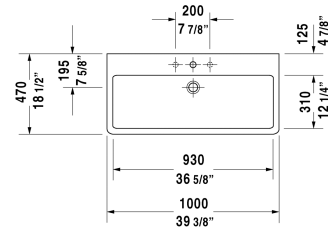

Vero Washbasin ground # 045410..25 / 045410..251 /  
045410..27 / 045410..271 / 045410..28 / 045410..281

< 39 3/8" Inch >

Washbasin ground	Dimension	Weight	Order number
with tap platform, wall-mounted, hardware included, cUPC listed, 39 3/8" Inch			
<b>Colors</b>			
00 White 08 Black			
<b>Variant</b>			
●●● with overflow	39 3/8" x 18 1/2" Inch	62.2 lb	045410..25
●●● with overflow	39 3/8" x 18 1/2" Inch	62.2 lb	045410..251
● with overflow	39 3/8" x 18 1/2" Inch	62.2 lb	045410..27
● with overflow	39 3/8" x 18 1/2" Inch	62.2 lb	045410..271
☒ with overflow	39 3/8" x 18 1/2" Inch	62.2 lb	045410..28
● with overflow	39 3/8" x 18 1/2" Inch	62.2 lb	045410..281
<b>Infobox</b>			
For mounting ceramics larger than 39 3/8", 2 sets of washbasin fixations are required			
Design Siphon		3.3 lb	005036
Pop-up basin waste with horizontal lever**	2" Inch	1.1 lb	005031
<b>Suitable products</b>			
Vanity unit wall-mounted 1 pull-out compartment, countertop including one cut-out, for 1 above-counter basin central, 47 1/4" x 21 5/8" Inch	47 1/4" x 21 5/8" Inch		KT6696