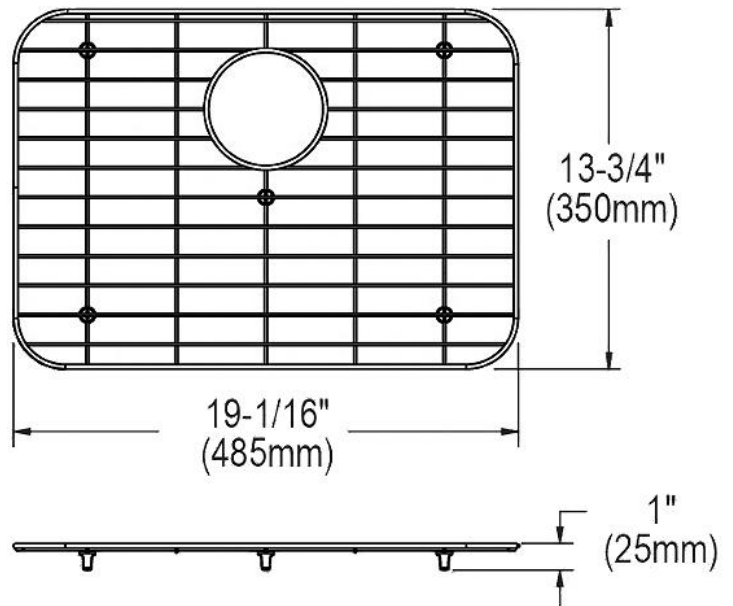

PART: _____ QTY: _____

PROJECT: _____

CONTACT: _____

DATE: _____

NOTES: _____

APPROVAL: _____

In keeping with our policy of continuing product improvement, Elkay reserves the right to change product specifications without notice. Please visit elkay.com for the most current version of Elkay product specification sheets. This specification describes an Elkay product with design, quality, and functional benefits to the user. When making a comparison of other producers' offerings, be certain these features are not overlooked.