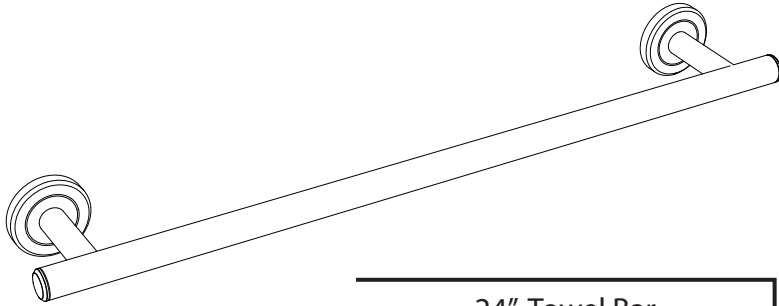

Latitude² Collection

General Specifications

24" Towel Bar

- #4240 (Chrome)
- #4290 (Satin Nickel)
- #4240MX (Matte Black)