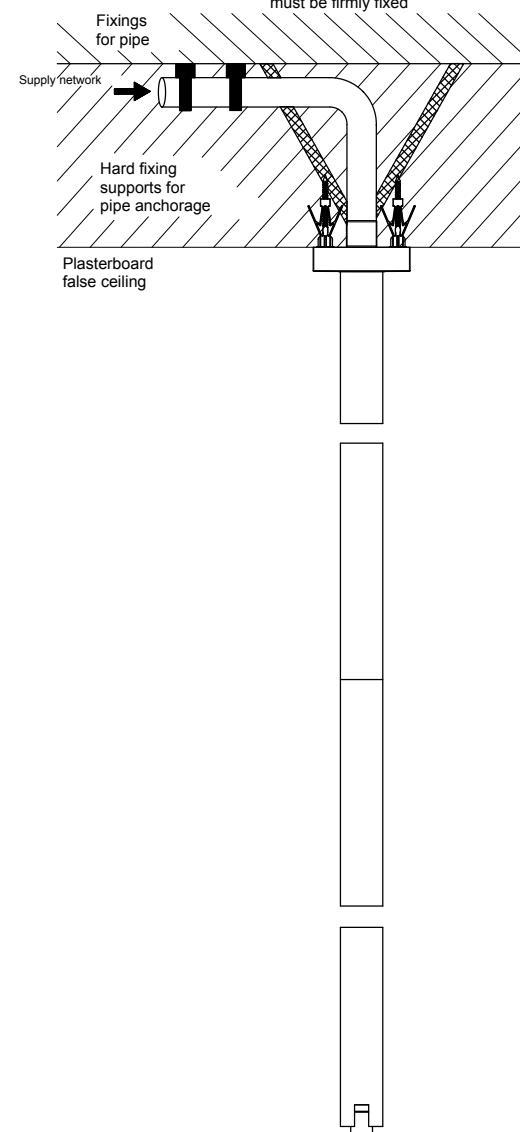

1

ATTENTION: Don't damage the supply pipe during drilling for fixing plugs

2

The supply pipe must be firmly fixed

ATTENTION: In the second and third case hard fixing supports are not provided in the box but they need to be realized by the installer during the installation phase

3

The supply pipe must be firmly fixed

GESSI

RETTANGOLO 26699

BOCCA DA SOFFITTO CON LUNGHEZZA PERSONALIZZABILE

Formato

A4

Dis.: GPF2669910000G001