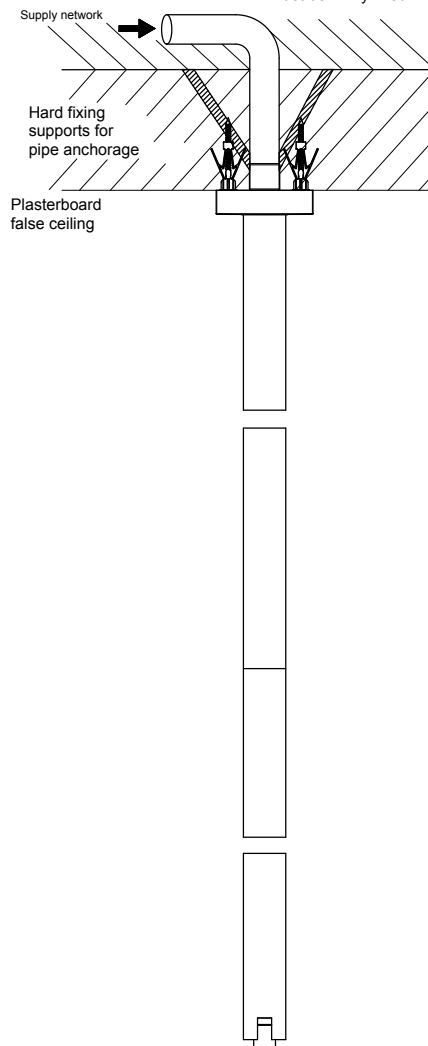

1

ATTENTION: Don't damage the supply pipe during drilling for fixing plugs

2

The supply pipe must be firmly fixed

ATTENTION: In the second and third case hard fixing supports are not provided in the box but they need to be realized by the installer during the installation phase

3

The supply pipe must be firmly fixed

GESSI

RETTANGOLO 26699

BOCCA DA SOFFITTO CON LUNGHEZZA PERSONALIZZABILE

Formato

A4

Dis.: GPF2669910000G001