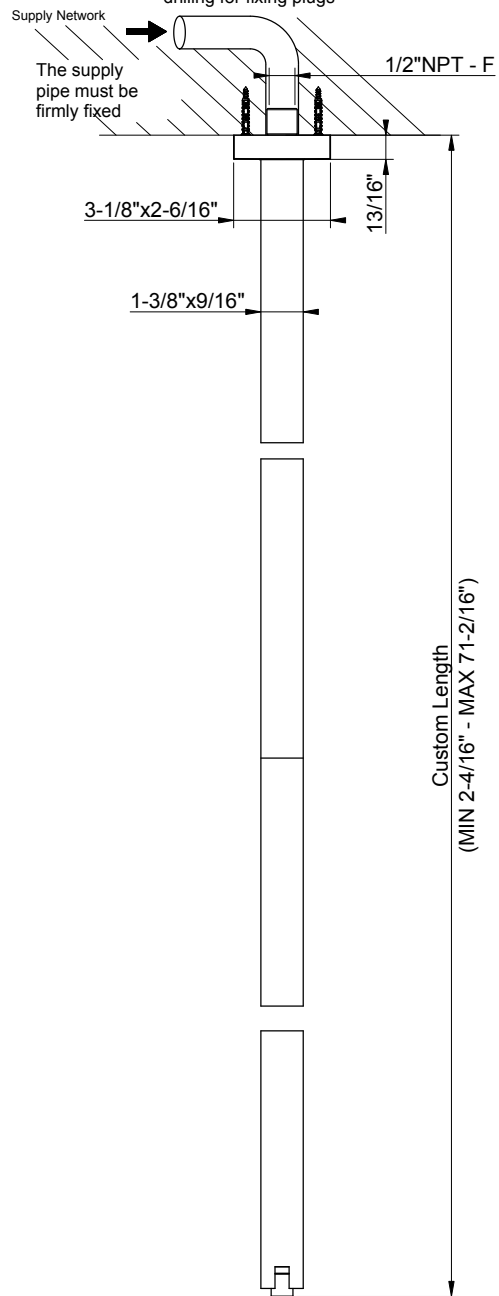

1

ATTENTION: Don't damage the supply pipe during drilling for fixing plugs

2

The supply pipe must be firmly fixed

ATTENTION: In the second and third case hard fixing supports are not provided in the box but they need to be realized by the installer during the installation phase

3

The supply pipe must be firmly fixed

GESSI

RETTANGOLO 26699

BOCCA DA SOFFITTO CON LUNGHEZZA PERSONALIZZABILE

Formato

A4

Dis.: GPF2669910000G001