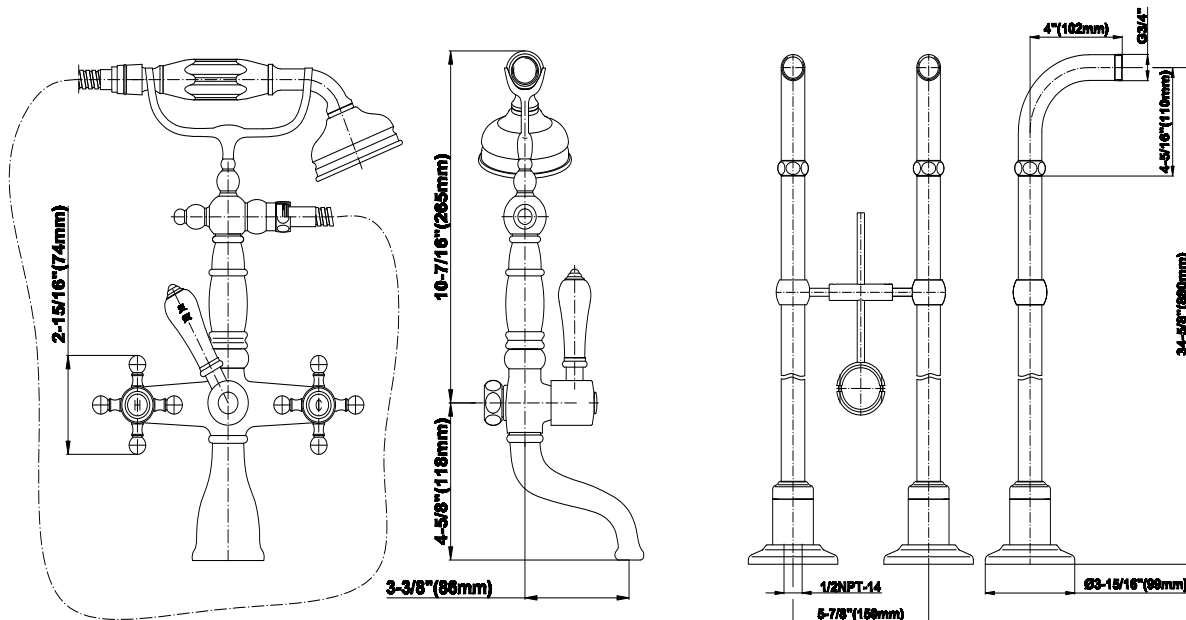

The measurements shown are for reference only. Products and specifications shown are subject to change without notice. Revised 9/2019

www.graff-designs.com | phone: 800-954-4723