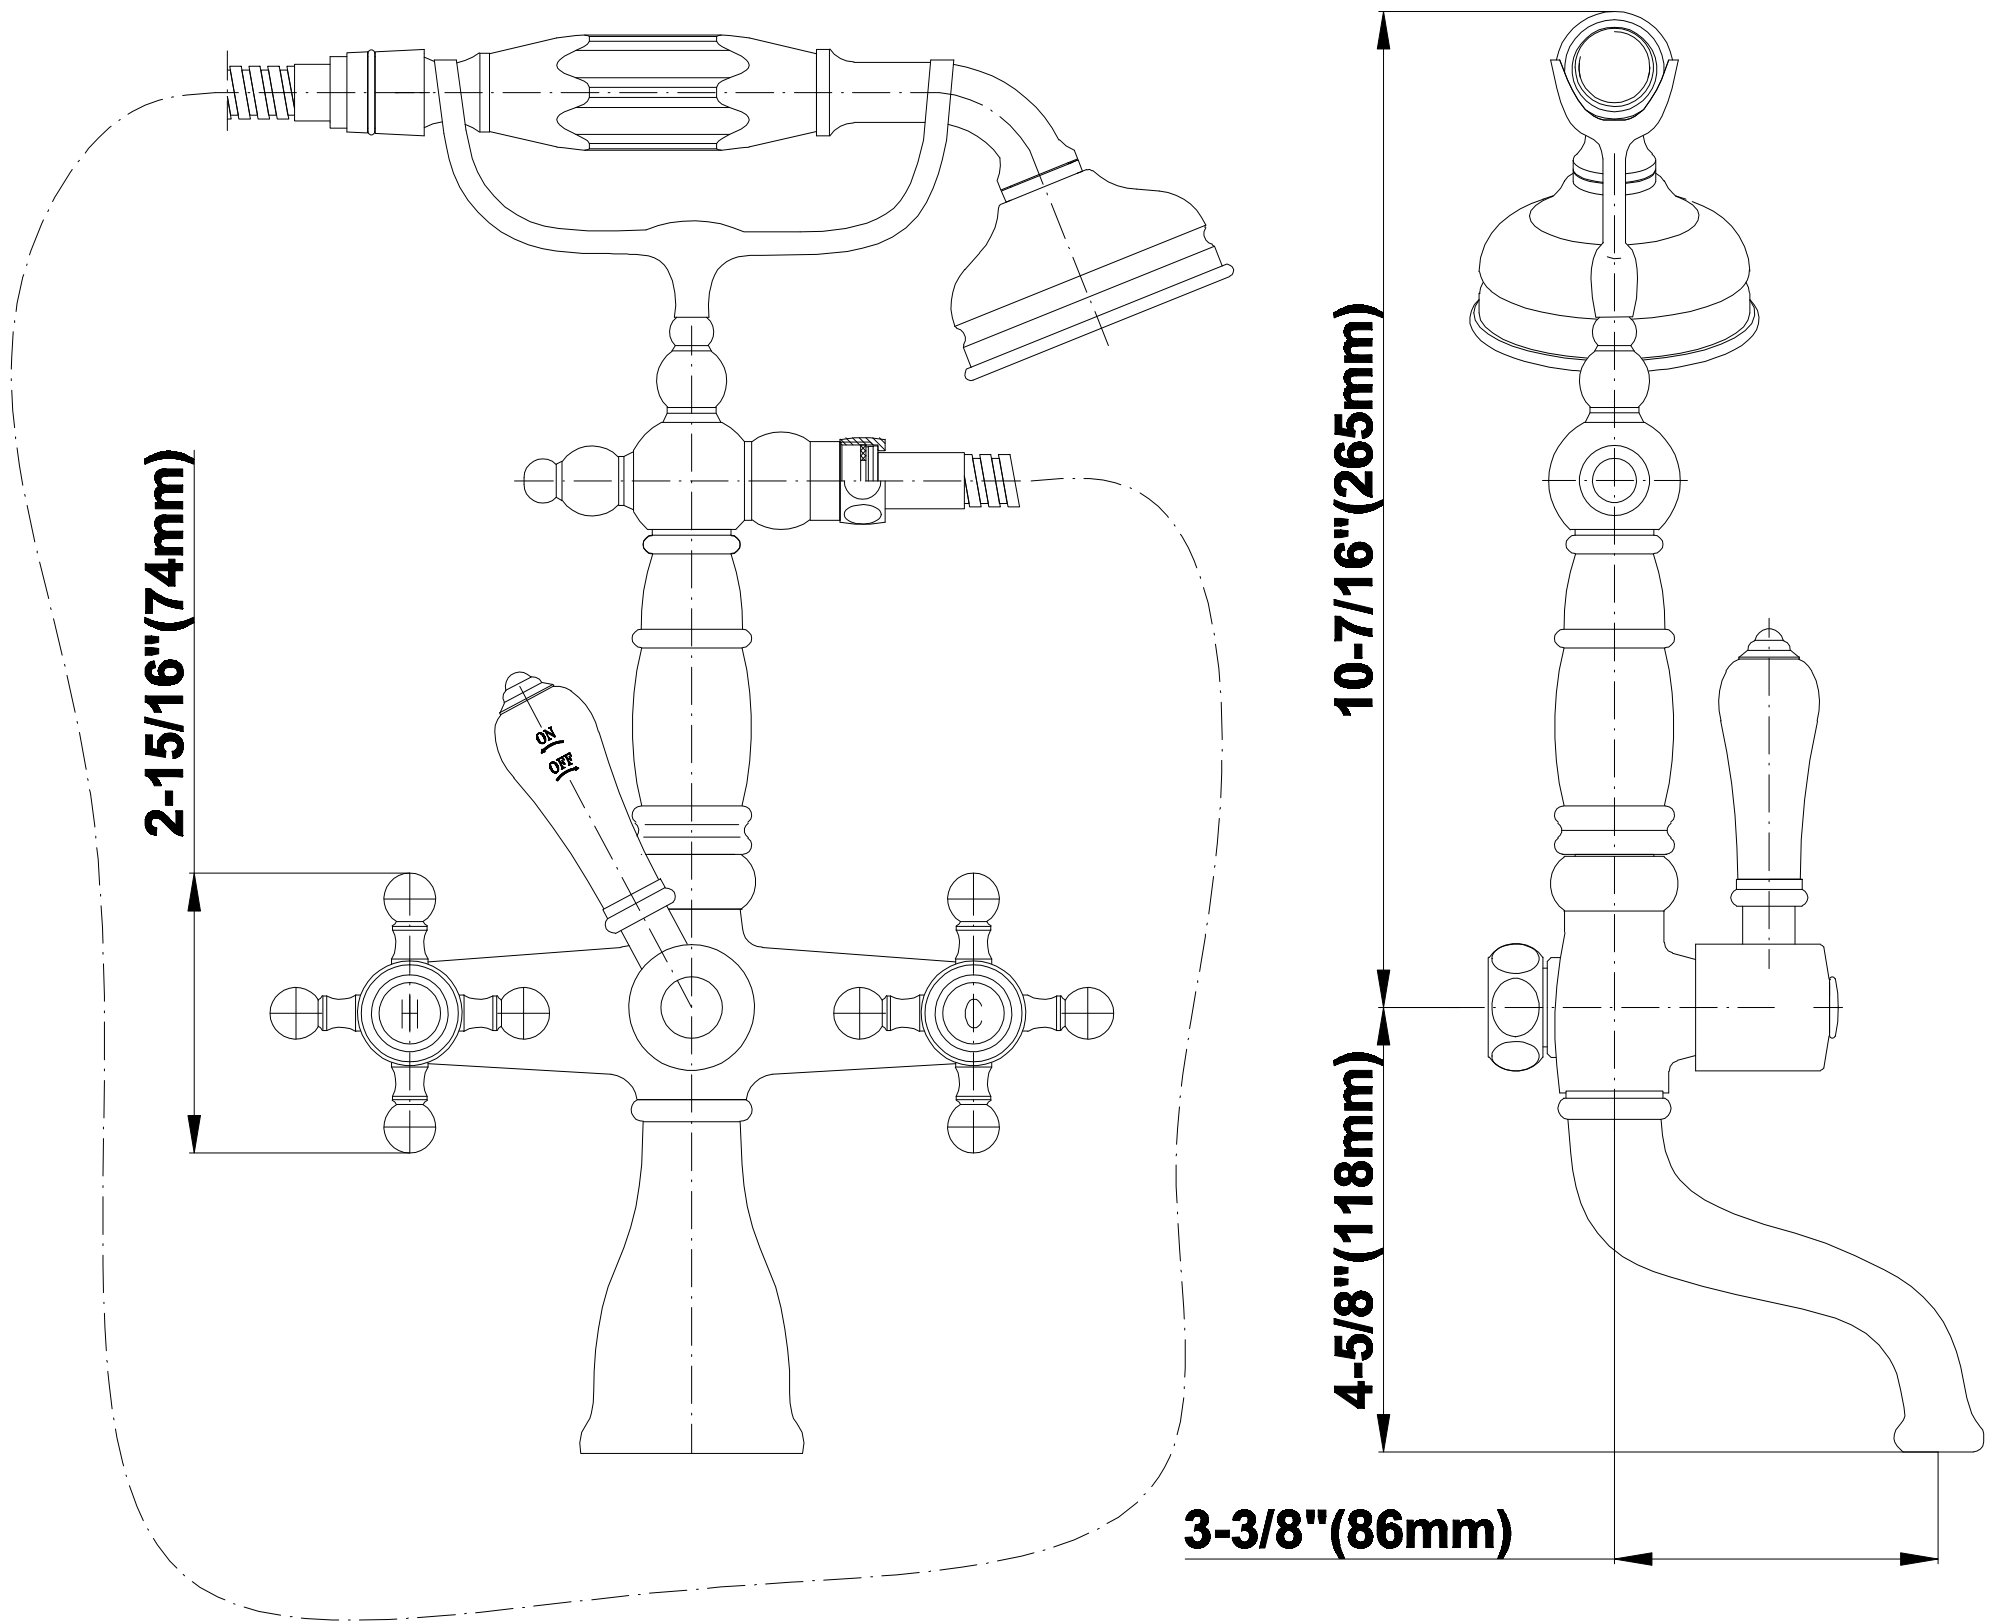

G-3852

CANTERBURY Series