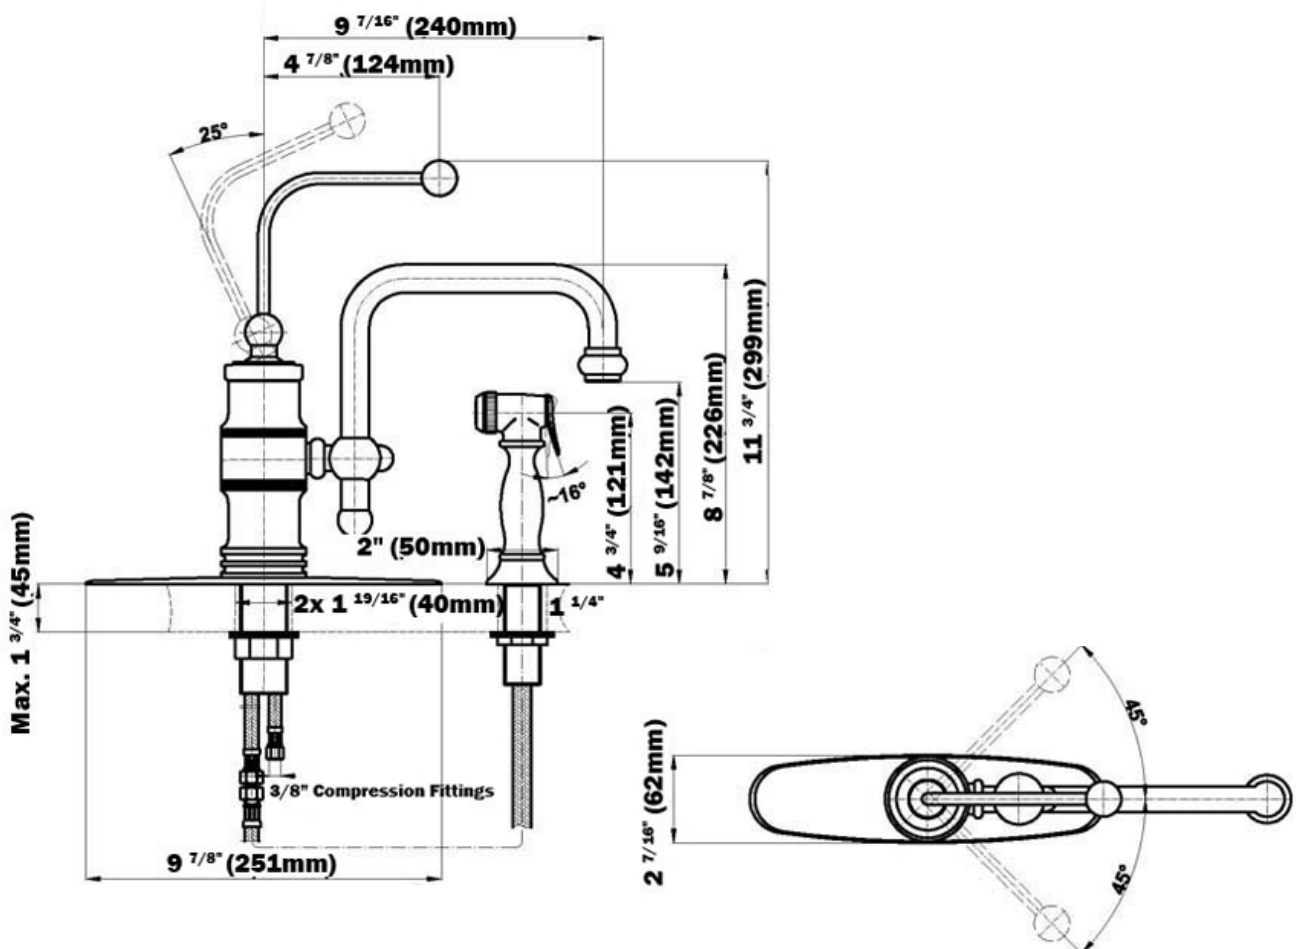

The measurements shown are for reference only. Products and specifications shown are subject to change without notice. Revised 09/2012.

www.graff-faucets.com | phone: 800-954-4723