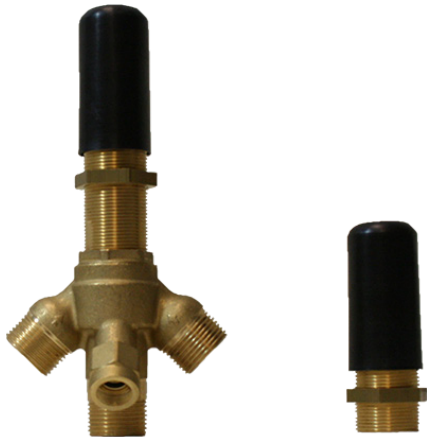

BATHROOM
Camden Deck-Mounted
Handshower & Diverter Set
G-6955-LM48B

GRAFF®

Information

- Matches G-6950-LM48B Roman tub set
- Handshower hose included

G-6955-LM48B

CAMDEN Series

Information

- Durable diverter valve

Finishes

G-1057
Rough Valve

Product Features

- Durable diverter valve

Warranty

- Limited lifetime warranty

For complete warranty information go to: www.graff-faucets.com/en/info/faqs

BATHROOM
 Camden Deck-Mounted
 Handshower & Diverter Set
G-6955-LM48B

GRAFF®

Information

- Matches G-6950-LM48B Roman tub set
- Handshower hose included

Finishes

G-6955-LM48B

CAMDEN Series