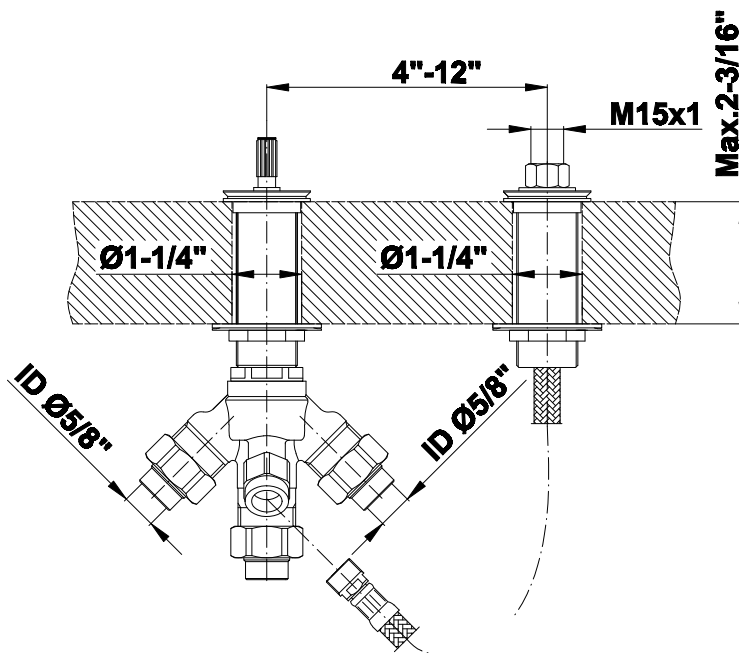

BATHROOM
Camden Deck-Mounted
Handshower & Diverter Set
G-6955-LM48B

GRAFF®

Information

- Matches G-6950-LM48B Roman tub set
- Handshower hose included

G-6955-LM48B

CAMDEN Series

Information

- Durable diverter valve

Finishes

G-1057
Rough Valve

Product Features

- Durable diverter valve

Warranty

- Limited lifetime warranty

For complete warranty information go to: www.graff-faucets.com/en/info/faqs

BATHROOM
 Camden Deck-Mounted
 Handshower & Diverter Set
G-6955-LM48B

GRAFF®

Information

- Matches G-6950-LM48B Roman tub set
- Handshower hose included

Finishes

G-6955-LM48B

CAMDEN Series