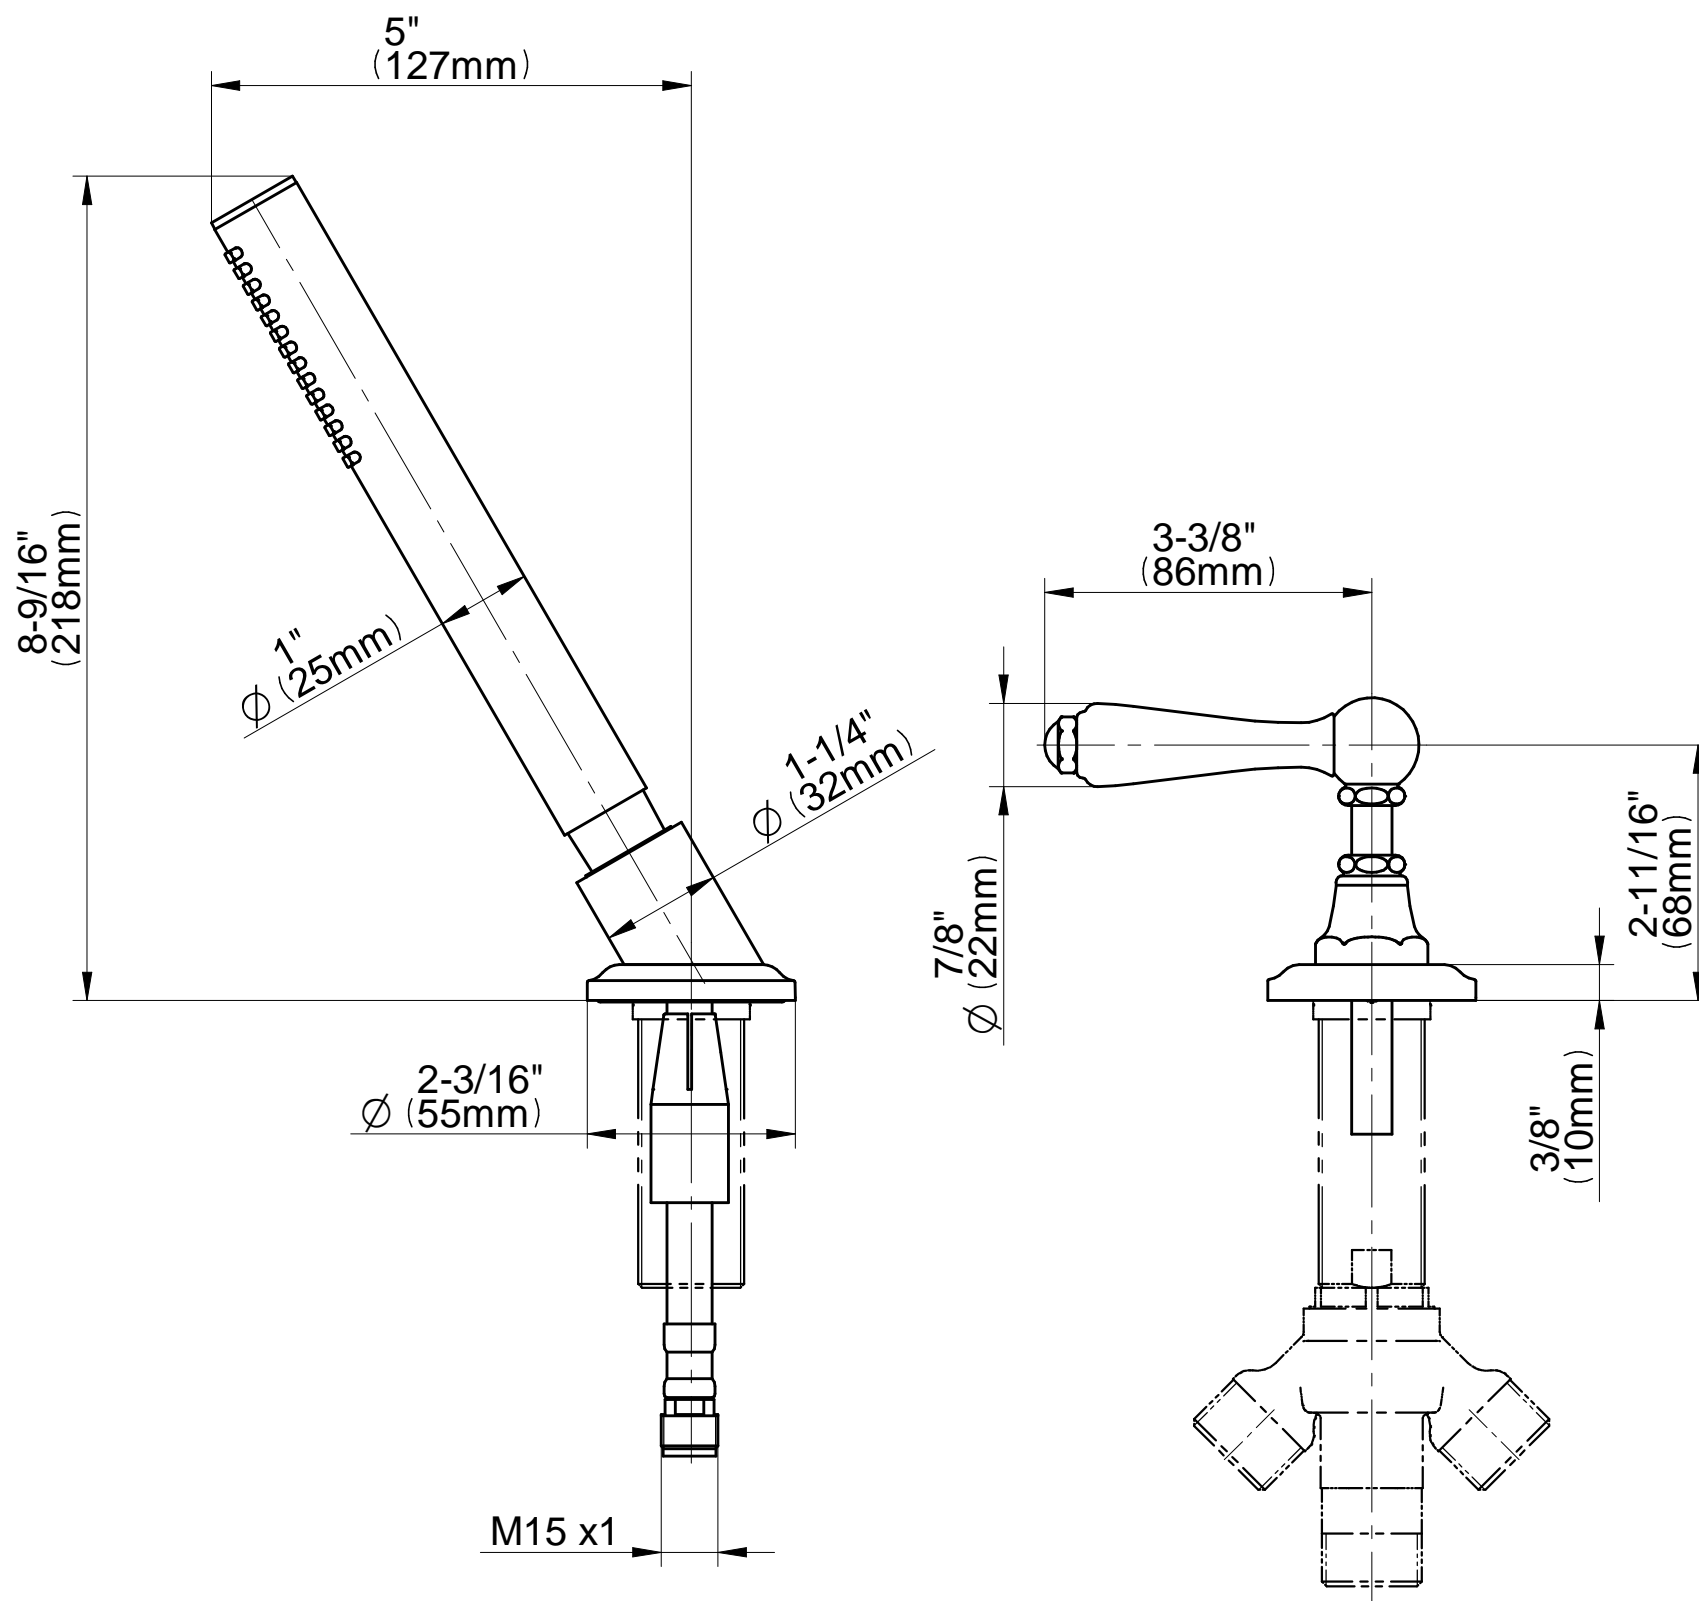

BATHROOM
Camden Deck-Mounted
Handshower & Diverter Set
G-6955-LM48B

GRAFF®

Information

- Matches G-6950-LM48B Roman tub set
- Handshower hose included

G-6955-LM48B

CAMDEN Series

Information

- Durable diverter valve

Finishes

G-1057
Rough Valve

Product Features

- Durable diverter valve

Warranty

- Limited lifetime warranty

For complete warranty information go to: www.graff-faucets.com/en/info/faqs

BATHROOM
 Camden Deck-Mounted
 Handshower & Diverter Set
G-6955-LM48B

GRAFF®

Information

- Matches G-6950-LM48B Roman tub set
- Handshower hose included

Finishes

G-6955-LM48B

CAMDEN Series