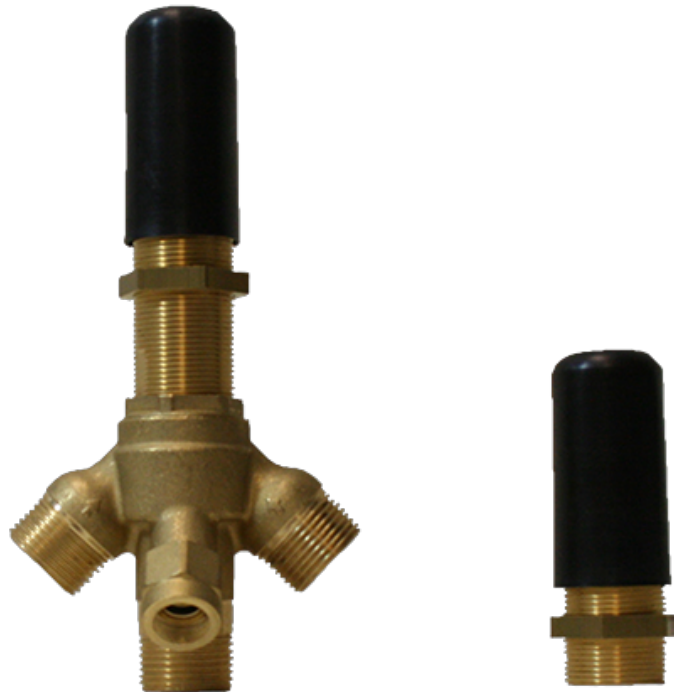

BATHROOM
Camden Deck-Mounted
Handshower & Diverter Set
G-6955-LM48B

GRAFF®

Information

- Matches G-6950-LM48B Roman tub set
- Handshower hose included

G-6955-LM48B

CAMDEN Series

Information

- Durable diverter valve

Finishes

G-1057
Rough Valve

Product Features

- Durable diverter valve

Warranty

- Limited lifetime warranty

For complete warranty information go to: www.graff-faucets.com/en/info/faqs

BATHROOM
 Camden Deck-Mounted
 Handshower & Diverter Set
G-6955-LM48B

GRAFF®

Information

- Matches G-6950-LM48B Roman tub set
- Handshower hose included

Finishes

G-6955-LM48B

CAMDEN Series