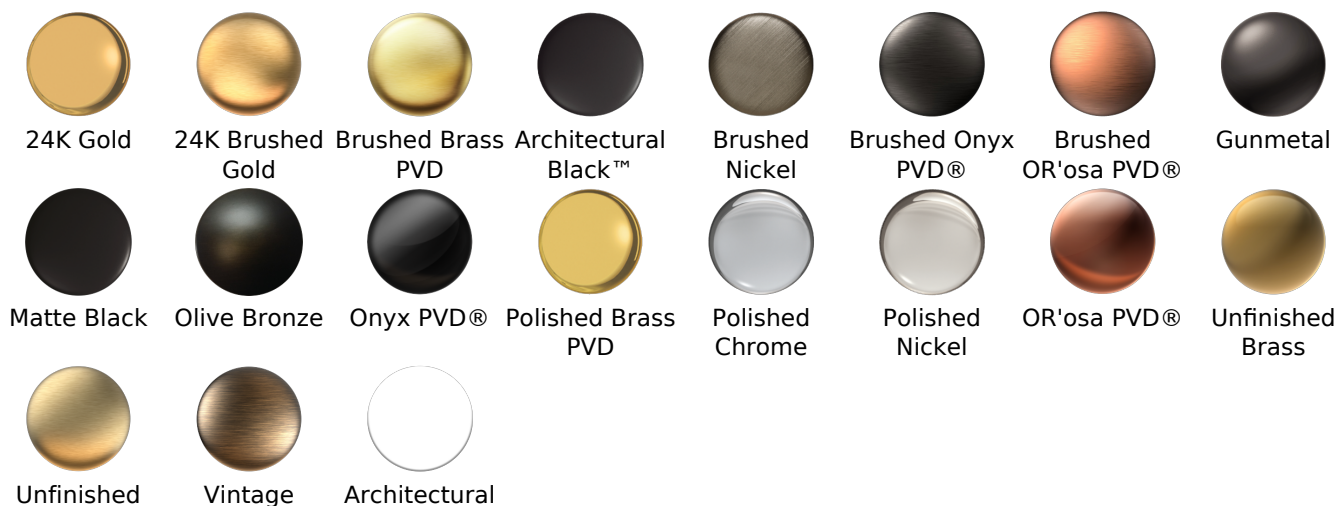

SHOWER
32" Transitional Grab Bar
G-9232

GRAFF®

Information

- 32" center to center
- 1-1/2" distance from wall to bar
- 1-1/4" diameter
- Solid brass construction
- Mounting hardware included
- ADA compliant when installed properly
- Style options complement Camden collection
- ADA

Finishes

Brushed Brass Brushed Brass White

G-9232

Camden Series