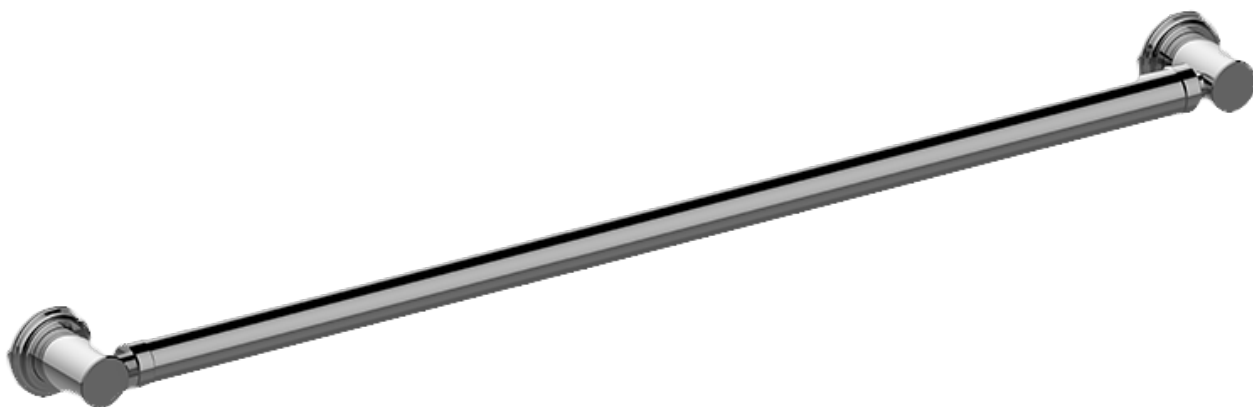

SHOWER
32" Transitional Grab Bar
G-9232

GRAFF®

Information

- 32" center to center
- 1-1/2" distance from wall to bar
- 1-1/4" diameter
- Solid brass construction
- Mounting hardware included
- ADA compliant when installed properly
- Style options complement Camden collection
- ADA

Finishes

Brushed Brass Brushed Brass White

G-9232

Camden Series