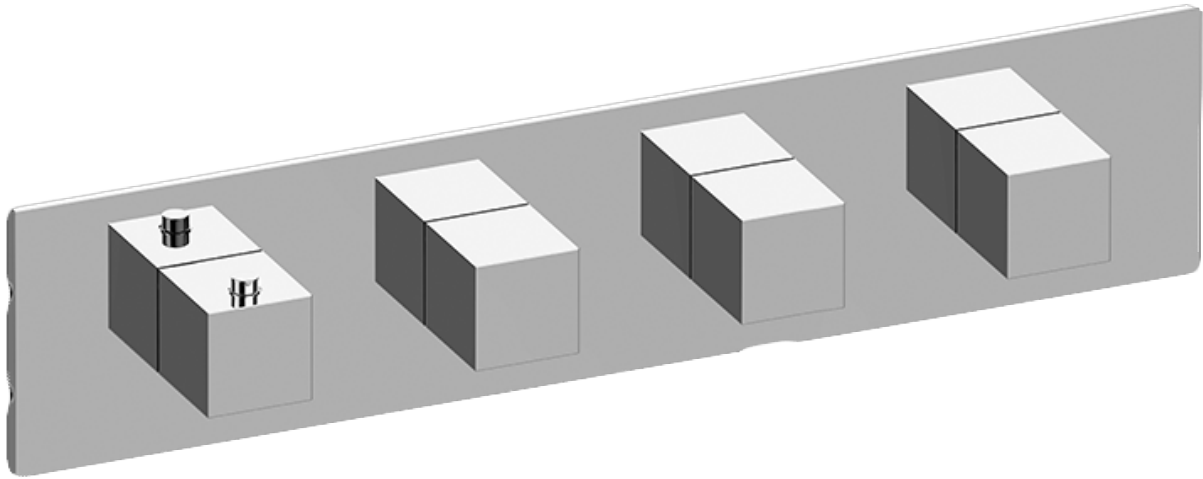

SHOWER
M-Series Valve Horizontal Trim
with Four Handles
G-8059H-SH0-T

Information

- Four metal handles, decorative trim plate
- Use with M-Series rough valves

Finishes

24K Gold

24K Brushed Gold

Brushed Brass PVD