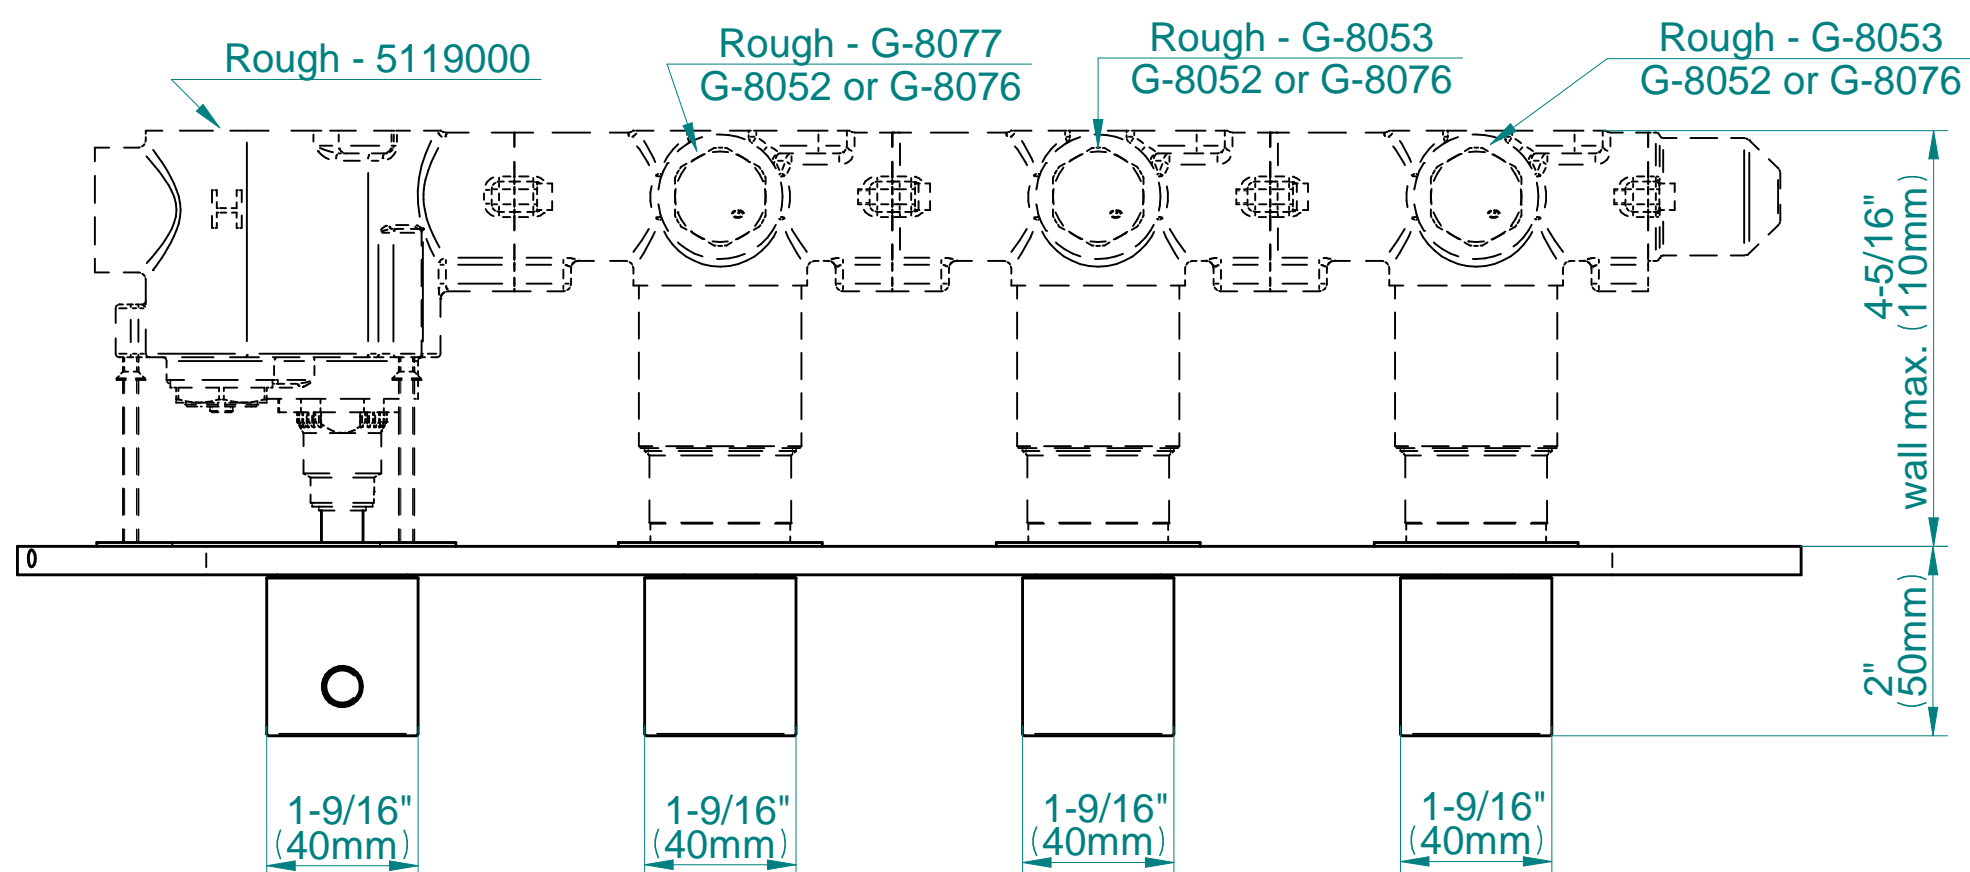

SHOWER
Phase M-Series Valve Horizontal
Trim with Four Handles
G-8058H-LM45E0-T

GRAFF[®]

Information

- Four metal handles
- Decorative trim plate
- Multiple valve options and configurations
- To complete package, you must order rough valves
- ADA

Polished
Nickel

Architectural
White

G-8058H-LM45E0-T

PHASE Series

GRAFF[®]
CUTTING EDGE DESIGN