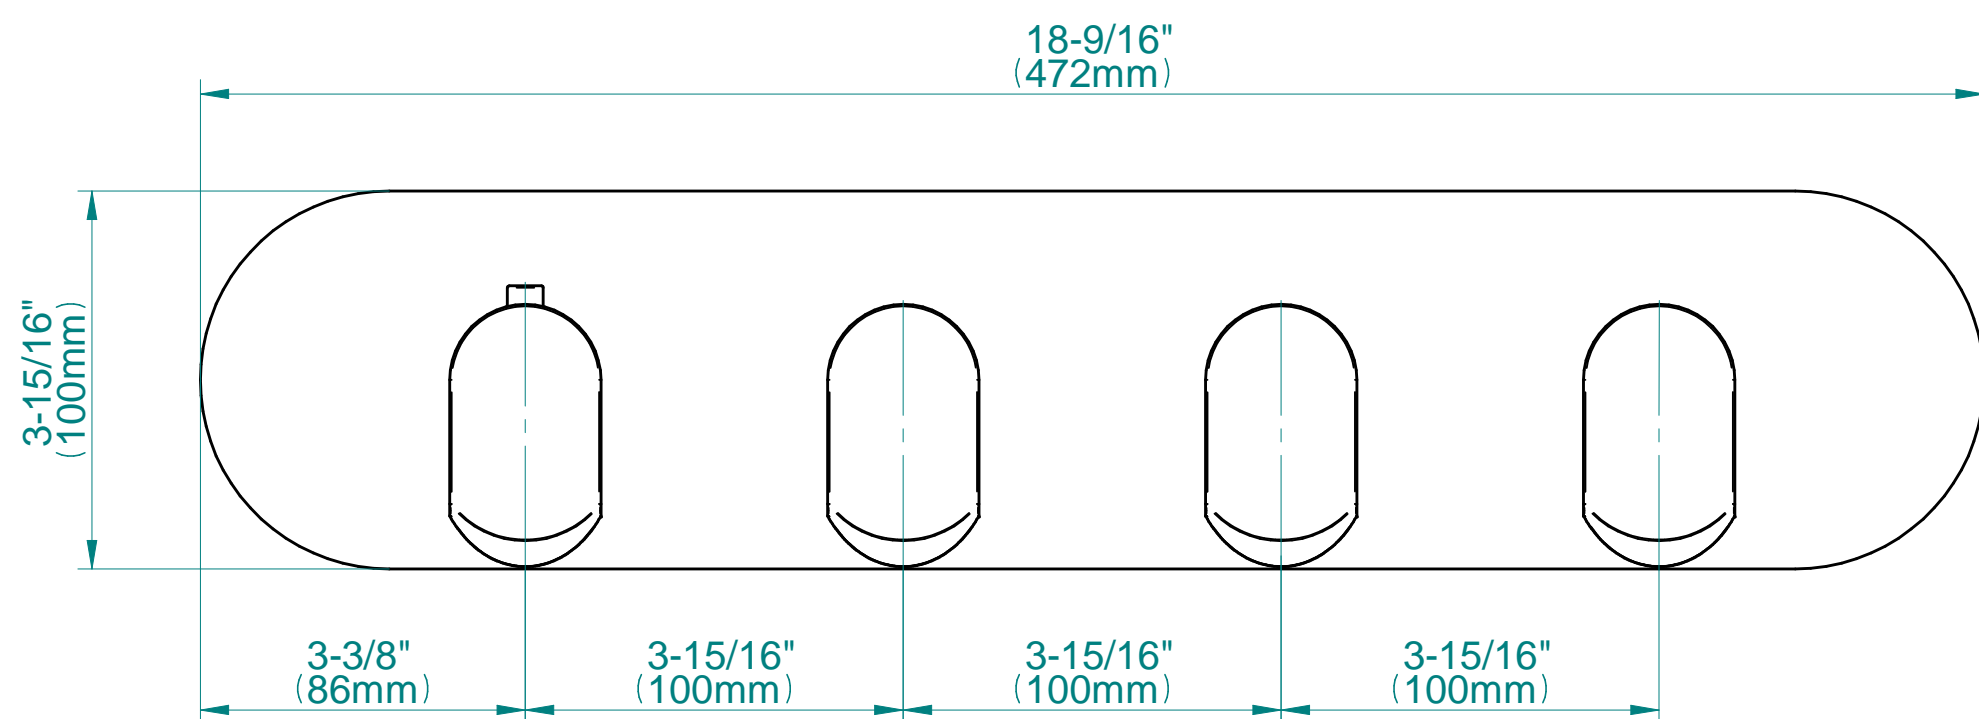

SHOWER
Phase M-Series Valve Horizontal
Trim with Four Handles
G-8058H-LM45E0-T

GRAFF[®]

Information

- Four metal handles
- Decorative trim plate
- Multiple valve options and configurations
- To complete package, you must order rough valves
- ADA

Polished
Nickel

Architectural
White

G-8058H-LM45E0-T

PHASE Series

GRAFF[®]
CUTTING EDGE DESIGN