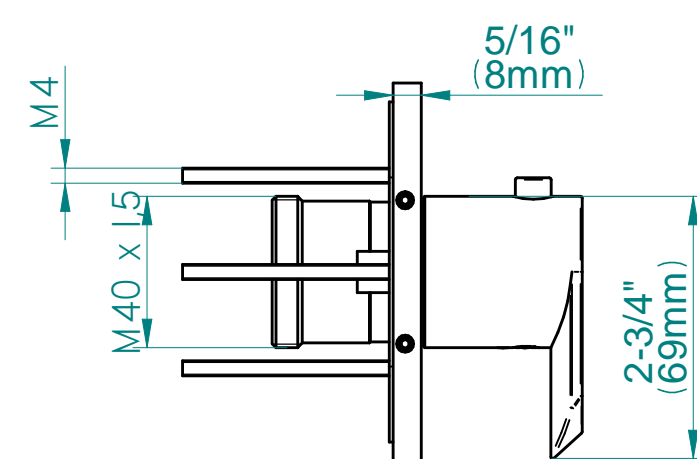

SHOWER
Phase M-Series Valve Horizontal
Trim with Four Handles
G-8058H-LM45E0-T

GRAFF[®]

Information

- Four metal handles
- Decorative trim plate
- Multiple valve options and configurations
- To complete package, you must order rough valves
- ADA

Polished
Nickel

Architectural
White

G-8058H-LM45E0-T

PHASE Series

GRAFF[®]
CUTTING EDGE DESIGN