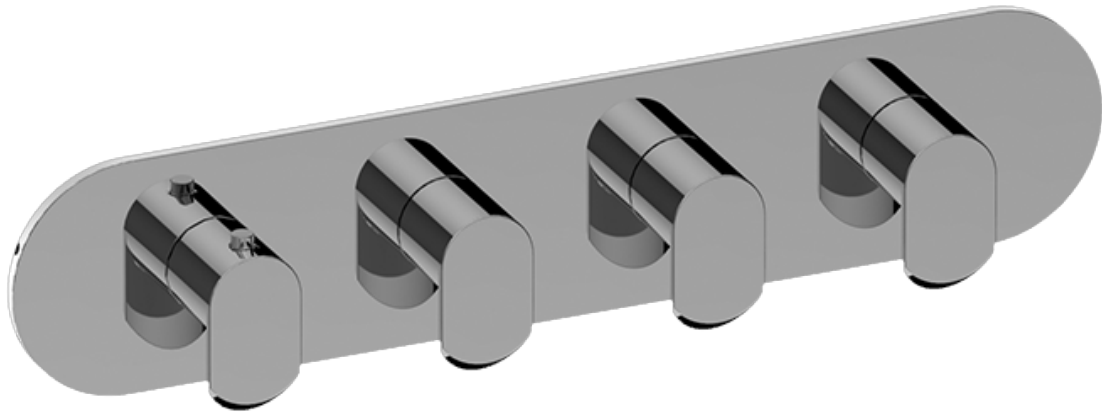

SHOWER
Phase M-Series Valve Horizontal
Trim with Four Handles
G-8058H-LM45E0-T

GRAFF[®]

Information

- Four metal handles
- Decorative trim plate
- Multiple valve options and configurations
- To complete package, you must order rough valves
- ADA

Polished
Nickel

Architectural
White

G-8058H-LM45E0-T

PHASE Series

GRAFF[®]
CUTTING EDGE DESIGN