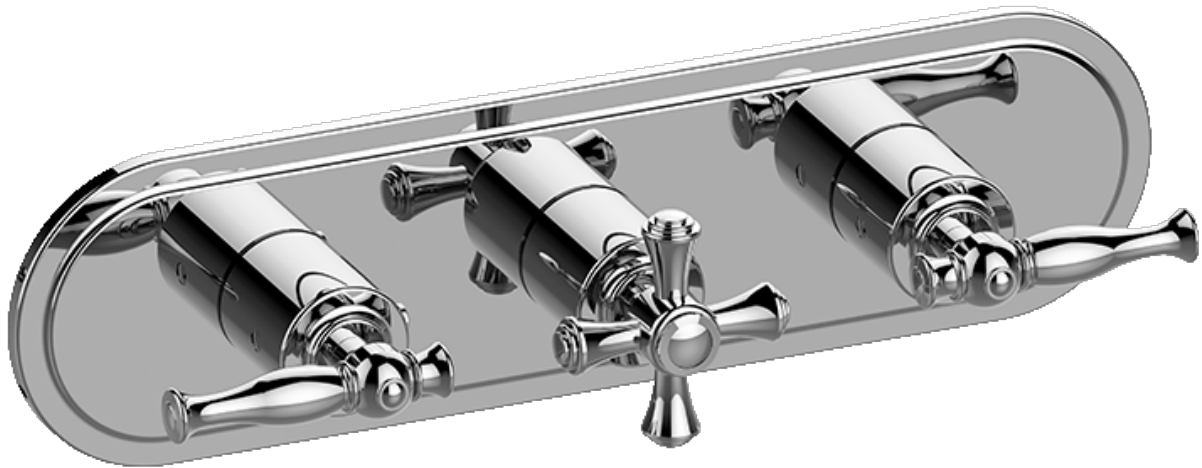

SHOWER
Lauren M-Series Valve Horizontal
Trim with Three Handles
G-8087H-ALM22C3-T

GRAFF®

Information

- Three metal handles, decorative trim plate
- Use with M-Series rough valves
- ALM22C3 handles should not be used with used with 2-way or 3-way diverter valve

Finishes

24K Gold

24K Brushed
Gold

Olive Bronze

Polished
Chrome

Polished
Nickel

Steelnox®
(Satin Nickel)

Vintage
Brushed Brass