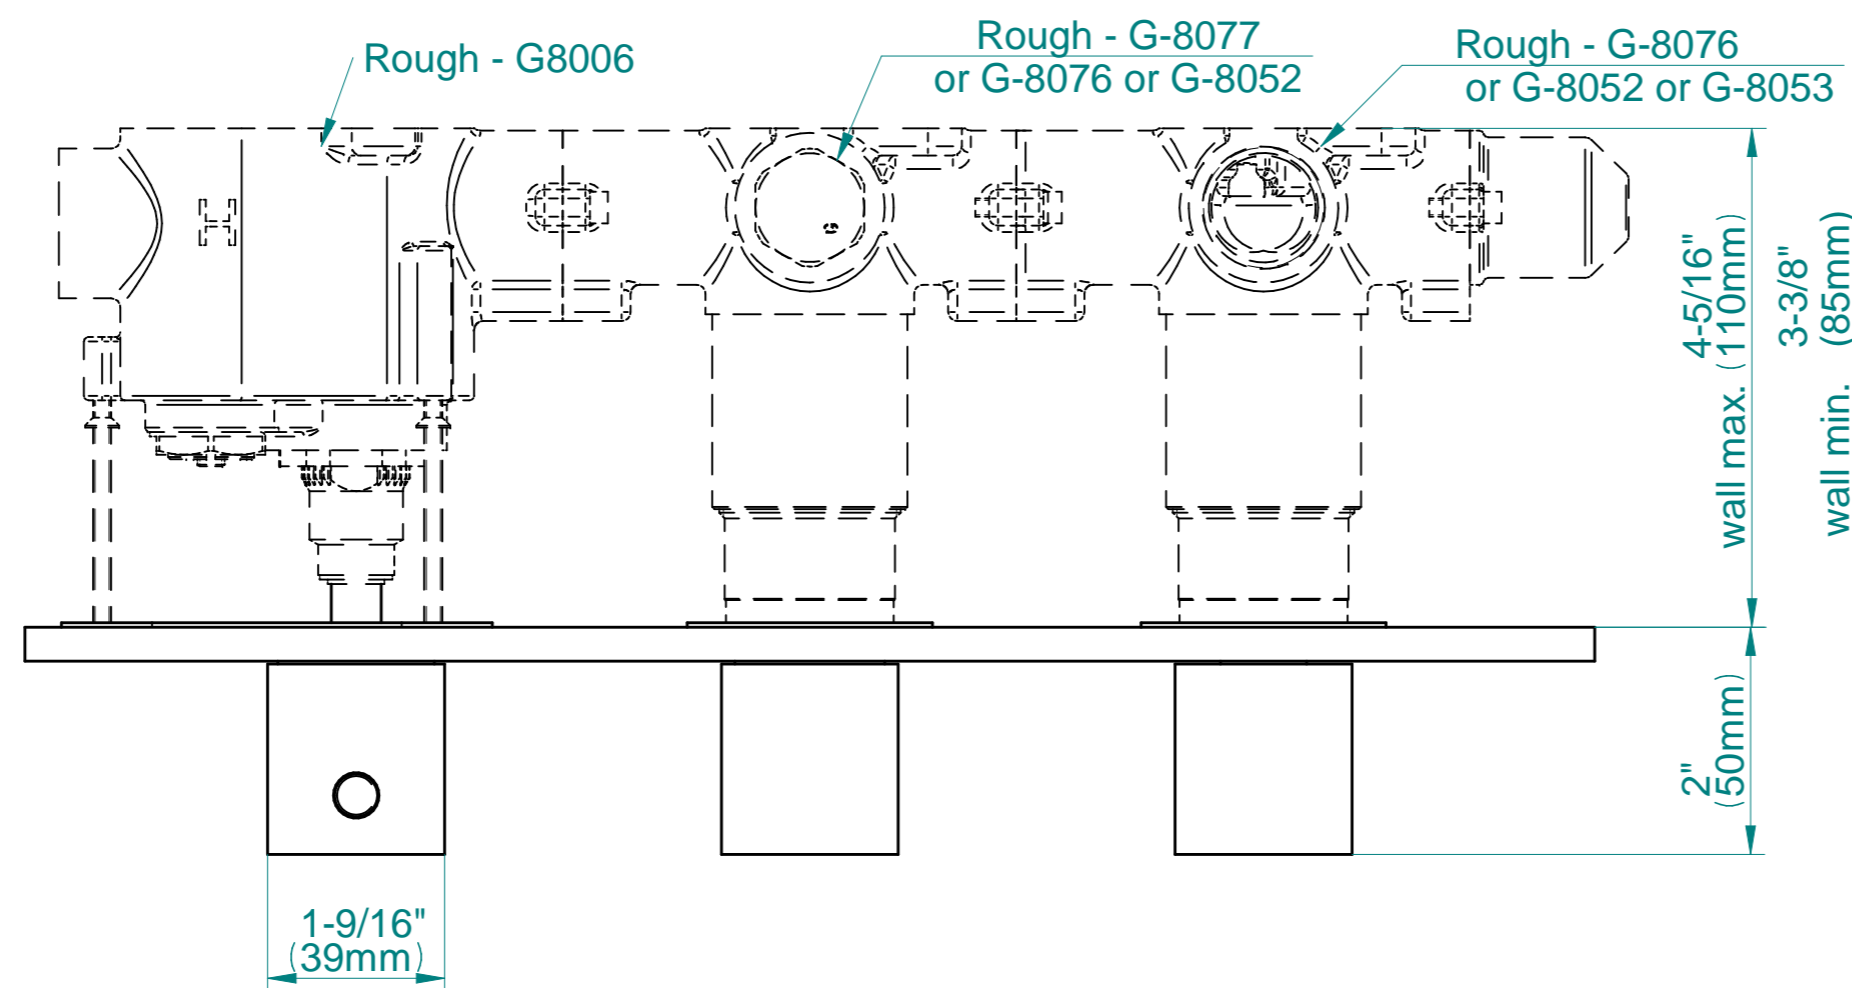

G-8057H-LM31E1-T

SOLAR Series

GRAFF®
CUTTING EDGE DESIGN