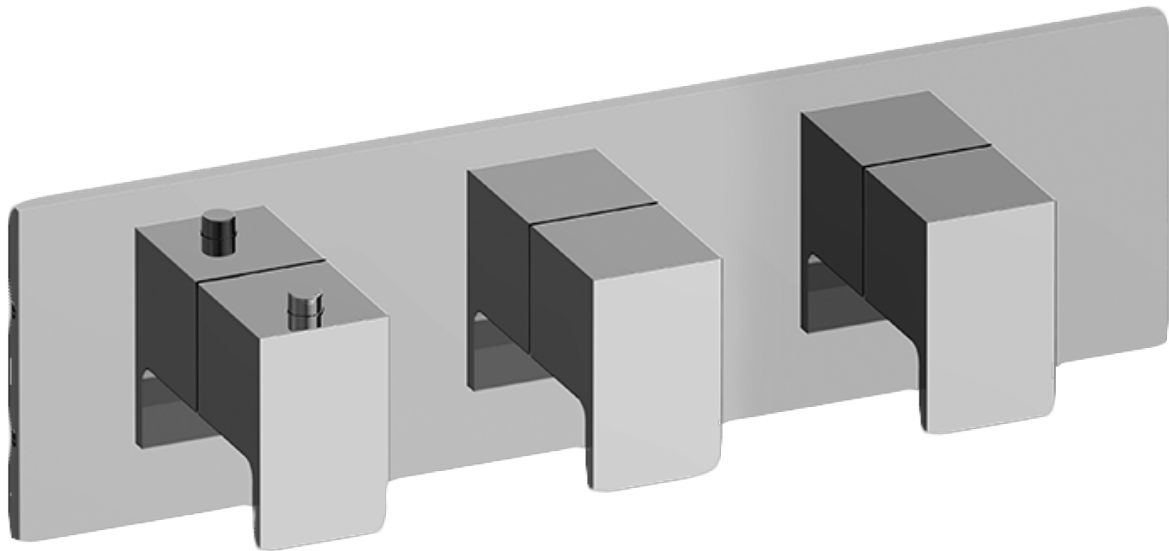

SHOWER  
Solar M-Series Valve Horizontal  
Trim with Three Handles  
**G-8057H-LM31E0-T**

**GRAFF®**

### Information

- Three metal handles, decorative trim plate
- Use with M-Series rough valves
- ADA

## SOLAR Series

**GRAFF**<sup>®</sup>  
CUTTING EDGE DESIGN