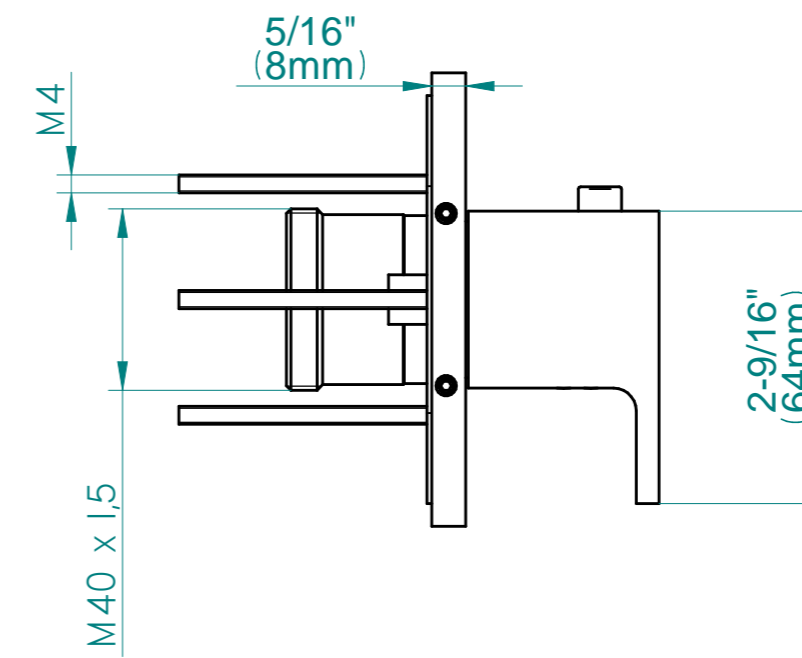

G-8057H-LM31E1-T

SOLAR Series

GRAFF®
CUTTING EDGE DESIGN