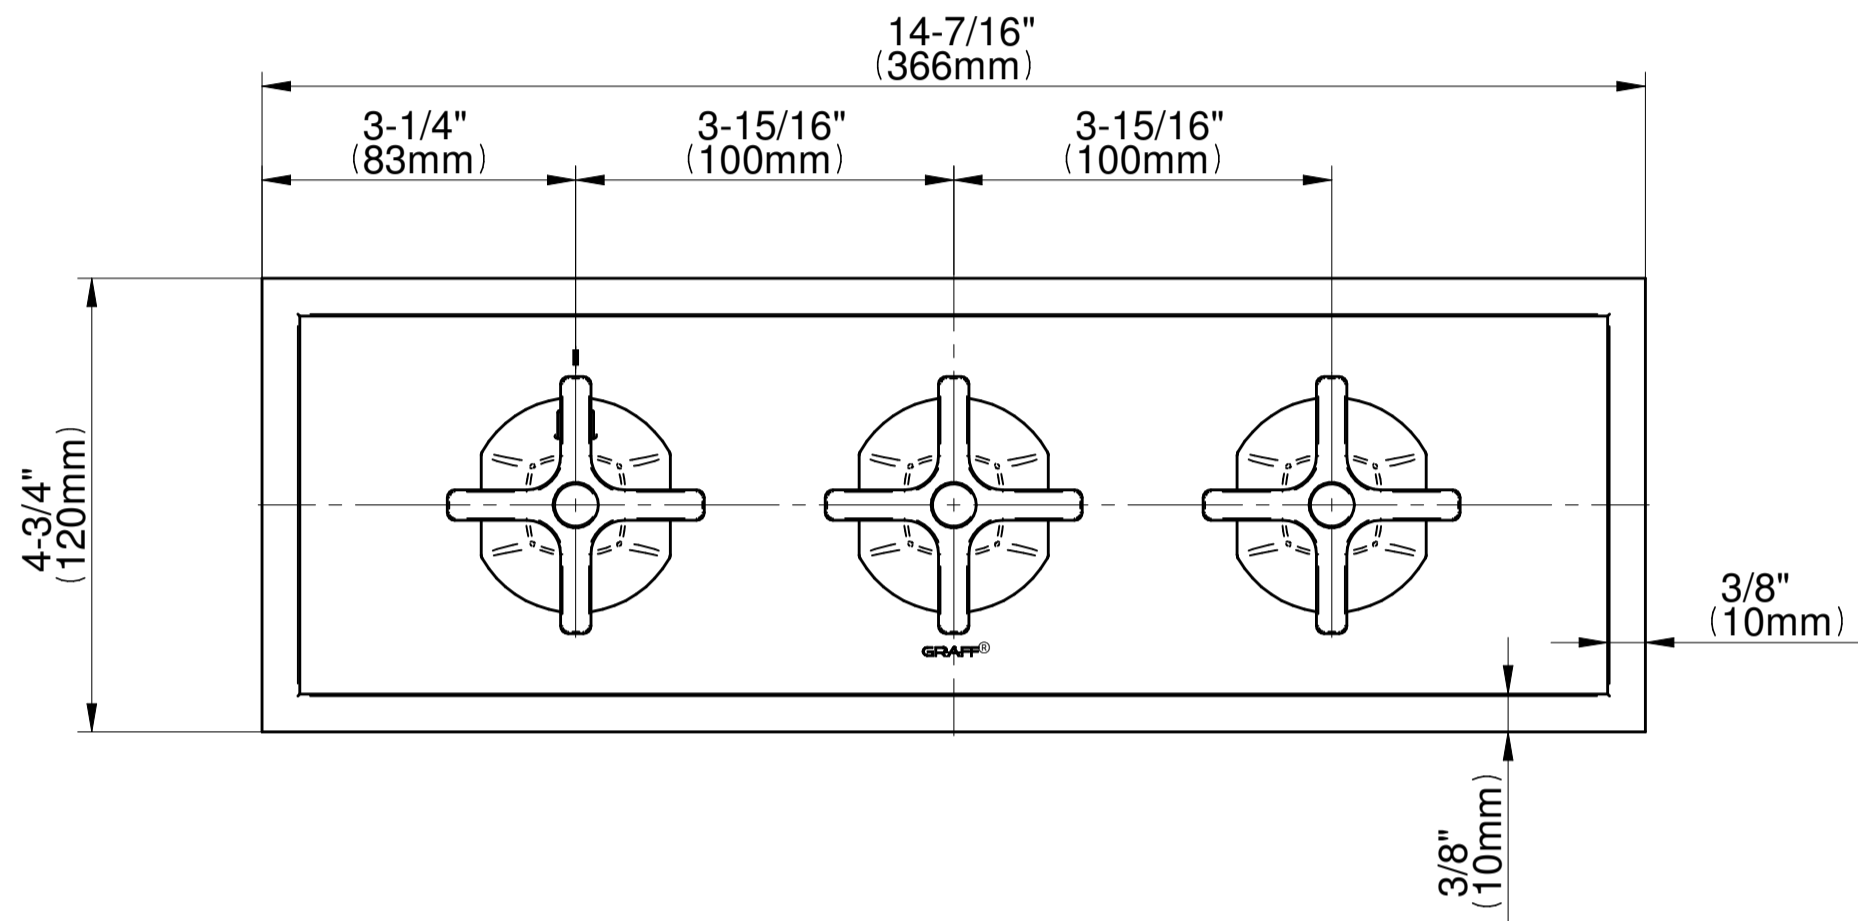

SHOWER
M-Series Valve Horizontal Trim
with Three Handles
G-8178H-C15E0-T

Information

- Three metal handles, decorative trim plate
- Use with M-Series rough valves
- ADA

Finishes

G-8178H-C15E0-T

FINEZZA DUE Series

GRAFF[®]
CUTTING EDGE DESIGN