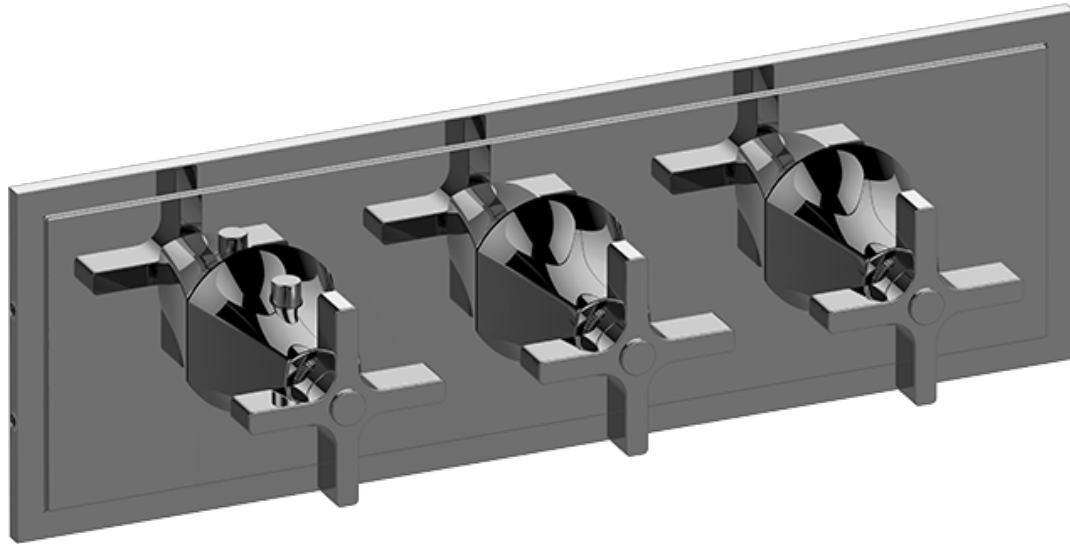

SHOWER
M-Series Valve Horizontal Trim
with Three Handles
G-8178H-C15E0-T

Information

- Three metal handles, decorative trim plate
- Use with M-Series rough valves
- ADA

Finishes

G-8178H-C15E0-T

FINEZZA DUE Series

GRAFF[®]
CUTTING EDGE DESIGN