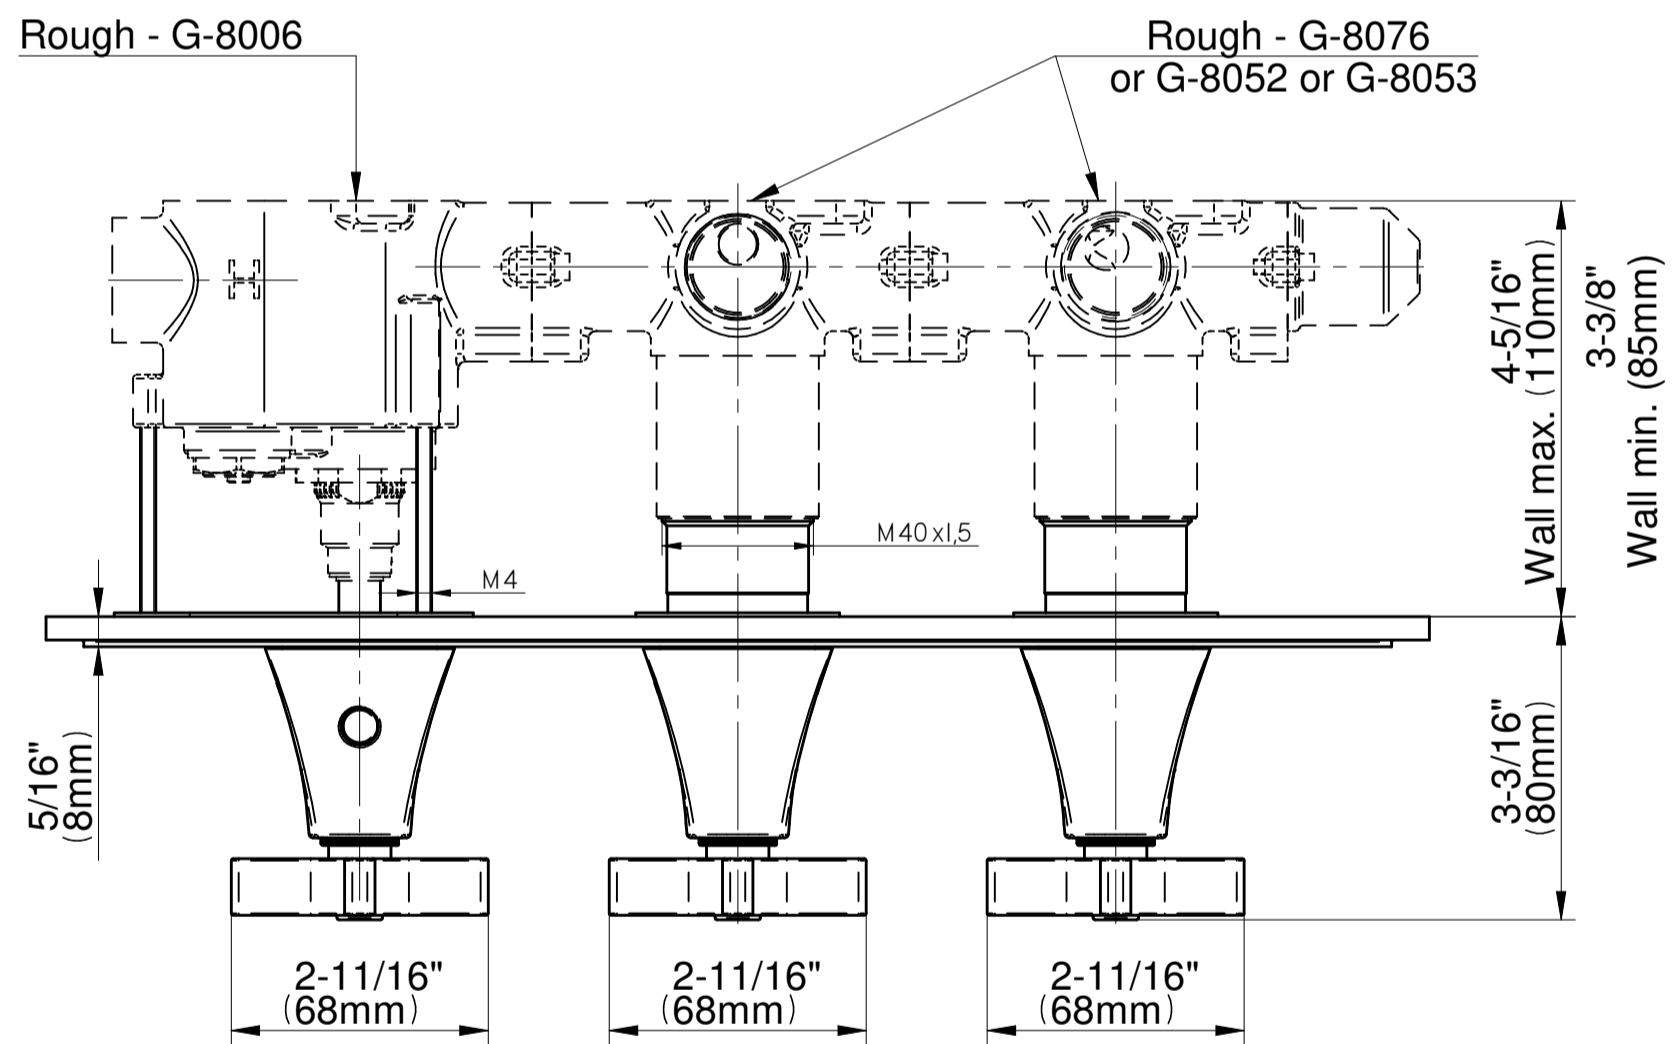

SHOWER
M-Series Valve Horizontal Trim
with Three Handles
G-8178H-C15E0-T

Information

- Three metal handles, decorative trim plate
- Use with M-Series rough valves
- ADA

Finishes

G-8178H-C15E0-T

FINEZZA DUE Series

GRAFF[®]
CUTTING EDGE DESIGN