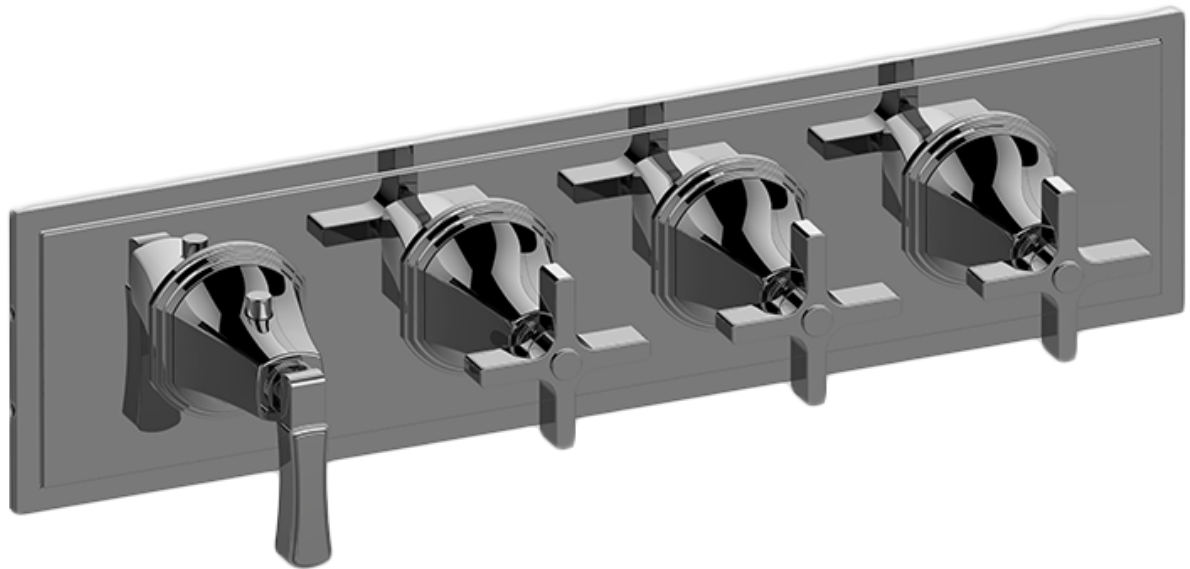

SHOWER  
M-Series Valve Horizontal Trim  
with Four Handles  
**G-8079H-1L3C-T**

**Information**

- Four metal handles, decorative trim plate
- Use with M-Series rough valves
- ADA

**Finishes**

# G-8079H-1L3C-T