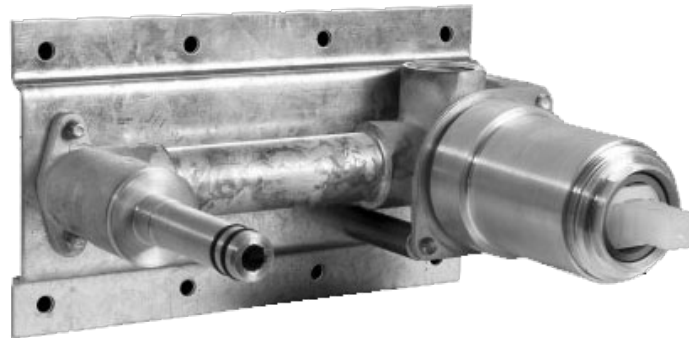

BATHROOM
Sento Wall-Mounted Lavatory
Faucet w/Single Handle
G-6336-LM42W

GRAFF®

Information

- Wall-mount spout and handle installation
- Aerated flow rate ≤ 1.2 max gpm
- 9-1/4" spout reach
- Drain assembly not included
- Optional matching decorative trap G-9970
- Optional extension kit
- ADA
- CALGreen

G-6336-LM42W

Sento Collection

Wall-Mounted Lavatory Faucet w/Single Handle

GRAFF[®]
CUTTING EDGE DESIGN

Product Features

- Wall-mount spout and handle installation
- Aerated flow rate ≤ 1.2 max gpm
- 9-1/4" spout reach
- Swivel aerator
- Optional extension kit

www.graff-designs.com | phone: 800-954-4723

Finishes

BATHROOM
 Sento Wall-Mounted Lavatory
 Faucet w/Single Handle
G-6336-LM42W

Information

- Wall-mount spout and handle installation
- Aerated flow rate ≤ 1.2 max gpm
- 9-1/4" spout reach
- Drain assembly not included
- Optional matching decorative trap G-9970
- Optional extension kit
- ADA
- CALGreen

Finishes

Unfinished Unfinished Architectural
Brass Brushed Brass White

G-6336-LM42W

Sento Collection

Wall-Mounted Lavatory Faucet w/Single Handle

GRAFF[®]
CUTTING EDGE DESIGN

Product Features

- Wall-mount spout and handle installation
- Aerated flow rate ≤ 1.2 max gpm
- 9-1/4" spout reach
- Swivel aerator
- Optional extension kit