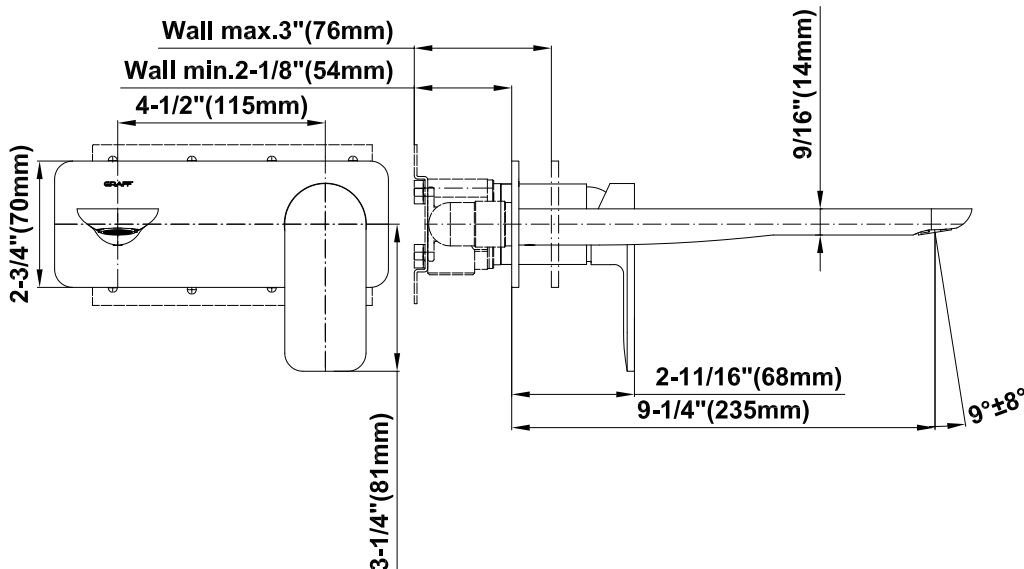

Warranty

- Limited lifetime warranty

For complete warranty information go to
<http://www.graff-designs.com/en/info/faqs>