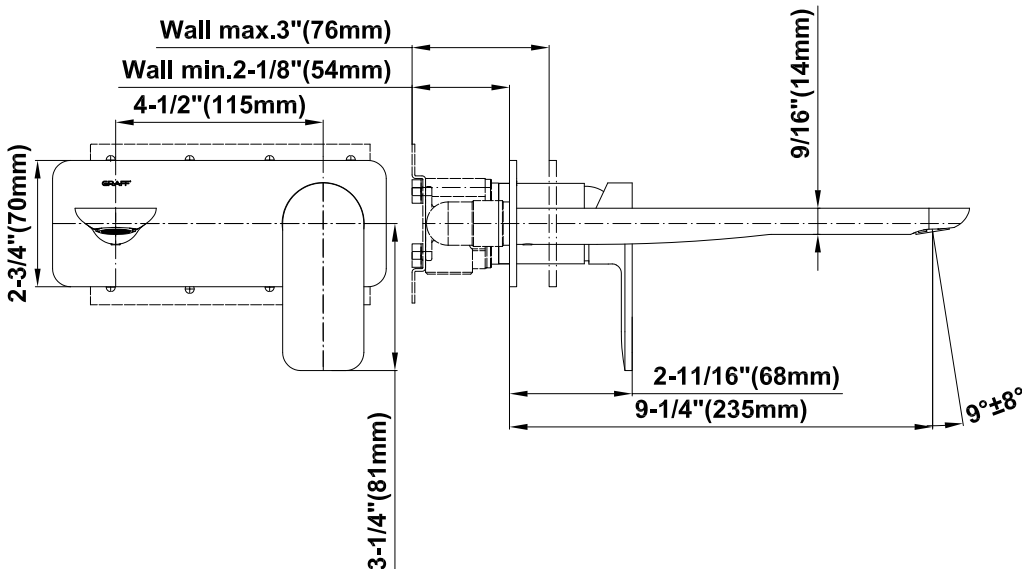

Warranty

- Limited lifetime warranty

For complete warranty information go to
<http://www.graff-designs.com/en/info/faqs>