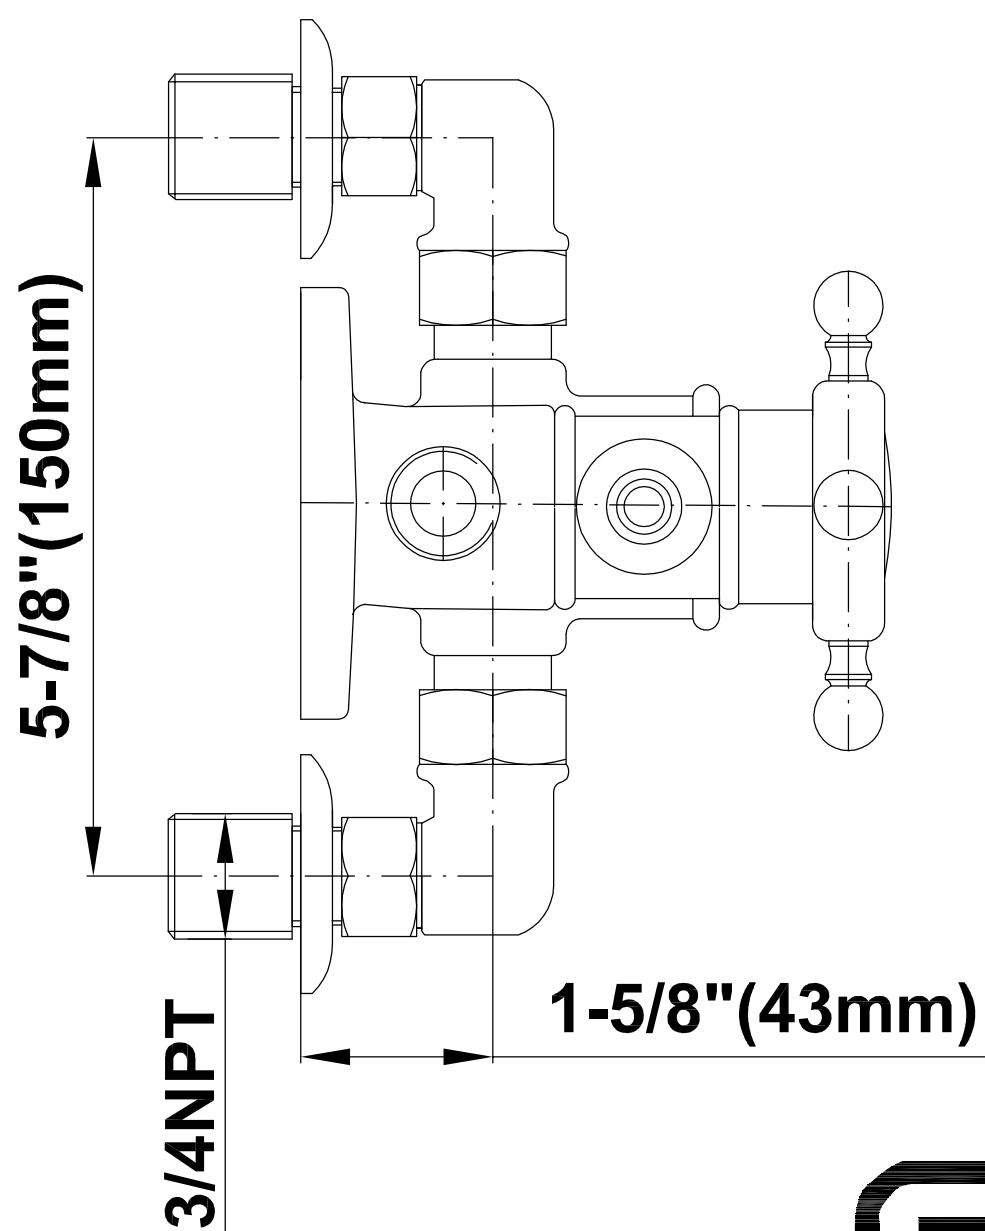

SHOWER  
Traditional Exposed Thermostatic  
Tub and Shower System - w/Metal  
Handshower Handle  
**CD2.12-LM34S**

---

**GRAFF**<sup>®</sup>

**Information**

- Showerhead, 20" Shower Arm, Flange
- Includes Matching Handshower w/Metal Handle
- Includes 59" long shower hose
- Flow Rates: showerhead  $\leq 2.0$  max gpm, handshower  $\leq 1.5$  max gpm
- CALGreen

SHOWER  
Traditional 8" Showerhead  
**G-8410**

**GRAFF®**

### Information

- Sunflower shape
- 112 no-clog, easy-clean rubber spray nozzles
- Metal ball-joint allows for showerhead angle adjustment
- Showerhead flow rate  $\leq 1.8$  max gpm
- Recommend use with ceiling shower arm
- Recommended for use at no more than 10 degrees tilt
- CALGreen

## Exposed Thermostatic Valve

SHOWER  
Exposed Riser with Handshower  
**G-8934-LM34S**

**GRAFF®**

**Information**

- Includes Matching Handshower w/Ceramic Handle
- Includes 59" long shower hose
- Optional Metal Handshower Handle - Use code CD2.12\_\*\*\*\_\*\*
- CALGreen