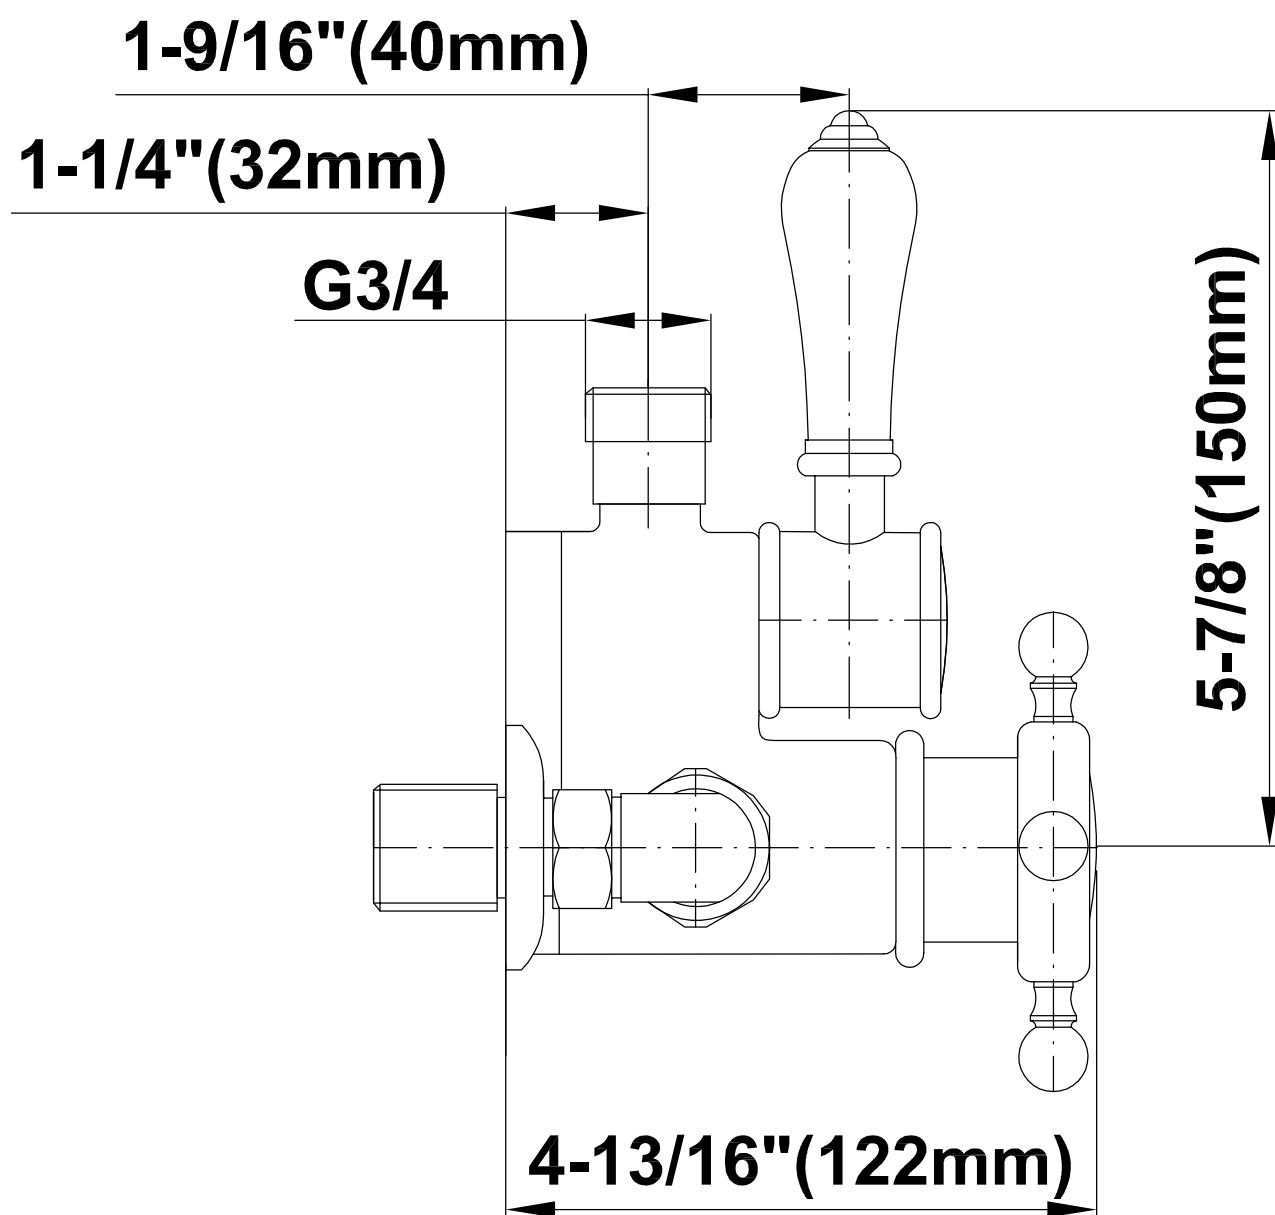

SHOWER  
Traditional Exposed Thermostatic  
Tub and Shower System - w/Metal  
Handshower Handle  
**CD2.12-LM34S**

---

**GRAFF**<sup>®</sup>

**Information**

- Showerhead, 20" Shower Arm, Flange
- Includes Matching Handshower w/Metal Handle
- Includes 59" long shower hose
- Flow Rates: showerhead  $\leq 2.0$  max gpm, handshower  $\leq 1.5$  max gpm
- CALGreen

SHOWER  
Traditional 8" Showerhead  
**G-8410**

**GRAFF®**

### Information

- Sunflower shape
- 112 no-clog, easy-clean rubber spray nozzles
- Metal ball-joint allows for showerhead angle adjustment
- Showerhead flow rate  $\leq 1.8$  max gpm
- Recommend use with ceiling shower arm
- Recommended for use at no more than 10 degrees tilt
- CALGreen

## Exposed Thermostatic Valve

SHOWER  
Exposed Riser with Handshower  
**G-8934-LM34S**

**GRAFF®**

**Information**

- Includes Matching Handshower w/Ceramic Handle
- Includes 59" long shower hose
- Optional Metal Handshower Handle - Use code CD2.12\_\*\*\*\_\*\*
- CALGreen