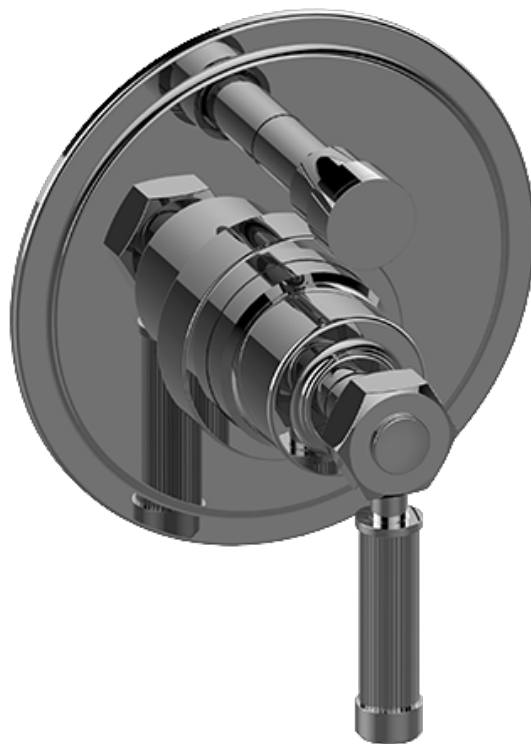

SHOWER
 Vintage Pressure Balancing Valve
 Trim with Handle and Diverter
G-7095-LM56B-T

Information

- Single metal handle
- Decorative trim plate
- Includes push-button diverter
- Use with G-7055 Pressure Balancing Rough Valve
- ADA

Finishes

White