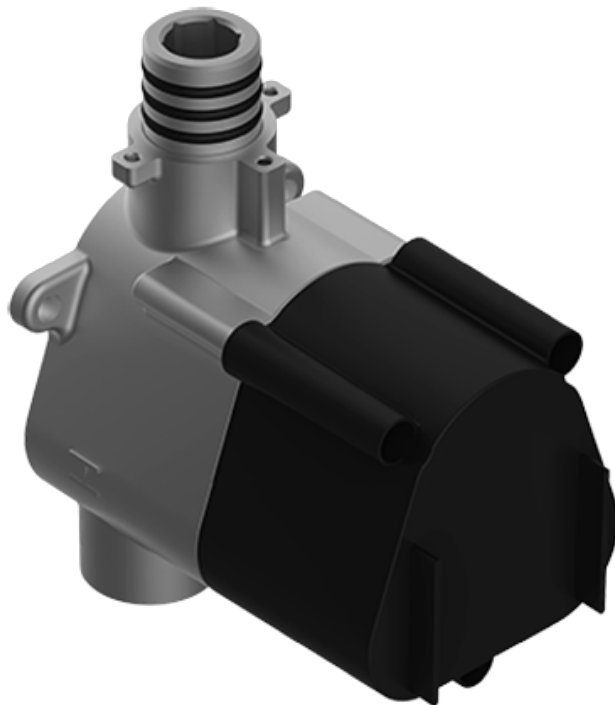

SHOWER
Luna M-Series Full Thermostatic
Shower System
GM2.128SG-SH0

GRAFF®

Information

- 3/4" thermostatic valve and trim
- 3/4" 3-way diverter valve and trim
- Showerhead features no-clog, easy-clean spray nozzles
- Flush-mounted swivel body sprays (3 pieces)
- Handshower set with wall bracket and 59" hose
- Optional extension kit
- Flow rates: showerhead \leq 1.8 max gpm, handshower \leq 1.5 max gpm, body sprays \leq 1.5 max gpm each

SHOWER
Thermostatic Rough Valve
G-8006

GRAFF[®]

Information

- 12.9 gpm @ 60 psi
- 3/4" universal inlets
- Built-in service stops
- Stacking outlet feature
- Complete serviceability from front of all units
- Supplied with protective plastic cover
- CalGreen compliant dependent on functions

Finishes

Polished
Chrome

Steelnox[®]
(Satin Nickel)

G-8006

M-Series

3/4" Concealed Thermostatic Rough Valve

Product Features

- 12.9 gpm @ 60 psi
- 3/4" universal inlets
- Built-in service stops
- Stacking outlet feature
- Complete serviceability from front of all units
- Supplied with protective plastic cover
- CalGreen compliant dependent on functions

www.graff-faucets.com | phone: 800-954-4723

SHOWER
M-Series Square Thermostatic
Valve Trim Plate and Handle
G-8043-SH-T

GRAFF®

Information

- Single metal handle
- Decorative trim plate
- Use with G-8006 thermostatic rough valve
- To complete package, you must order rough valve