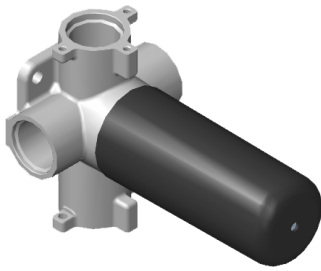

Finishes

Polished
Chrome

Steelnox[®]
(Satin Nickel)

G-8006

M-Series

3/4" Concealed Thermostatic Rough Valve

Product Features

- 12.9 gpm @ 60 psi
- 3/4" universal inlets
- Built-in service stops
- Stacking outlet feature
- Complete serviceability from front of all units
- Supplied with protective plastic cover
- CalGreen compliant dependent on functions

Finishes

Polished
Chrome

Steelnox®
(Satin Nickel)

G-8053

M-Series

3-Way Diverter Control Valve WITH Off Function (No Pass-Through)

Product Features

- 3/4" universal inlets/outlets with female threads
- Stacking inlet feature
- Supplied with protective plastic cover
- CalGreen compliant dependent on functions

www.graff-faucets.com | phone: 800-954-4723

SHOWER
M-Series Square Three-Way
Diverter Valve Trim Plate and
Handle
G-8072-SH1-T

GRAFF[®]

Information

- Single metal handle
- Decorative trim plate
- Use with G-8053 3-way diverter control rough valve WITH off function
- To complete package, you must order rough valve

Finishes

Polished
Chrome

Steelnox[®]
(Satin Nickel)

G-8072-SH1-T

M-Series

Square M-Series 3-Way Diverter Valve Trim with Handle

Product Features

- Single metal handle
- Decorative trim plate
- Use with G-8053 3-way diverter control rough valve WITH off function
- To complete package, you must order rough valves