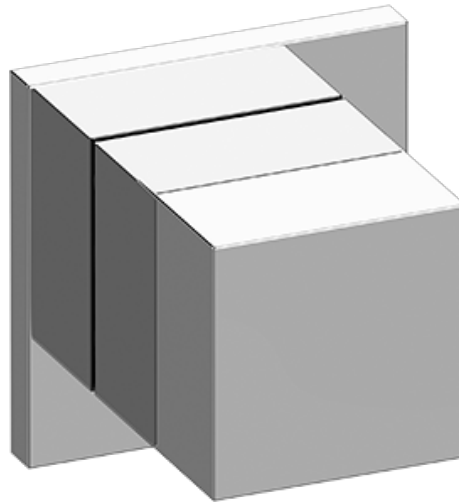

www.graff-faucets.com | phone: 800-954-4723

SHOWER
M-Series Square Three-Way
Diverter Valve Trim Plate and
Handle
G-8072-SH1-T

GRAFF[®]

Information

- Single metal handle
- Decorative trim plate
- Use with G-8053 3-way diverter control rough valve WITH off function
- To complete package, you must order rough valve