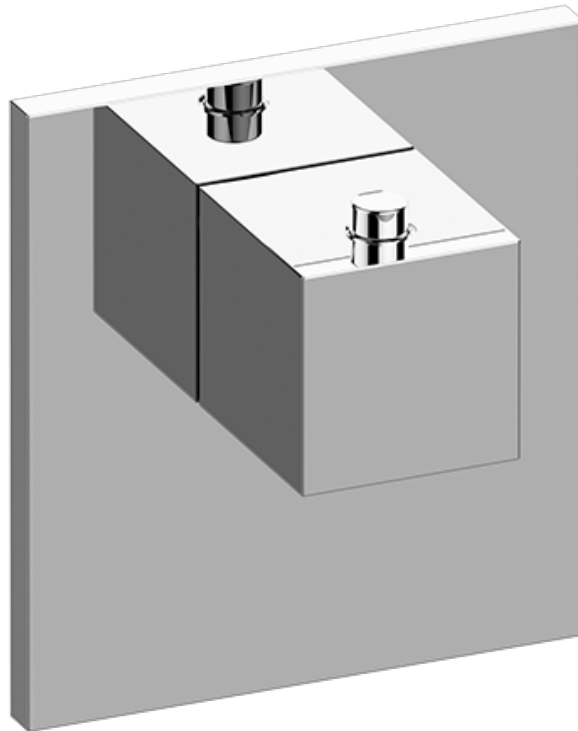

SHOWER
Luna M-Series Full Thermostatic
Shower System
GM2.128SG-SH0

GRAFF®

Information

- 3/4" thermostatic valve and trim
- 3/4" 3-way diverter valve and trim
- Showerhead features no-clog, easy-clean spray nozzles
- Flush-mounted swivel body sprays (3 pieces)
- Handshower set with wall bracket and 59" hose
- Optional extension kit
- Flow rates: showerhead \leq 1.8 max gpm, handshower \leq 1.5 max gpm, body sprays \leq 1.5 max gpm each

SHOWER
Thermostatic Rough Valve
G-8006

GRAFF[®]

Information

- 12.9 gpm @ 60 psi
- 3/4" universal inlets
- Built-in service stops
- Stacking outlet feature
- Complete serviceability from front of all units
- Supplied with protective plastic cover
- CalGreen compliant dependent on functions

Finishes

Polished
Chrome

Steelnox[®]
(Satin Nickel)

G-8006

M-Series

3/4" Concealed Thermostatic Rough Valve

Product Features

- 12.9 gpm @ 60 psi
- 3/4" universal inlets
- Built-in service stops
- Stacking outlet feature
- Complete serviceability from front of all units
- Supplied with protective plastic cover
- CalGreen compliant dependent on functions

www.graff-faucets.com | phone: 800-954-4723

SHOWER
M-Series Square Thermostatic
Valve Trim Plate and Handle
G-8043-SH-T

GRAFF®

Information

- Single metal handle
- Decorative trim plate
- Use with G-8006 thermostatic rough valve
- To complete package, you must order rough valve