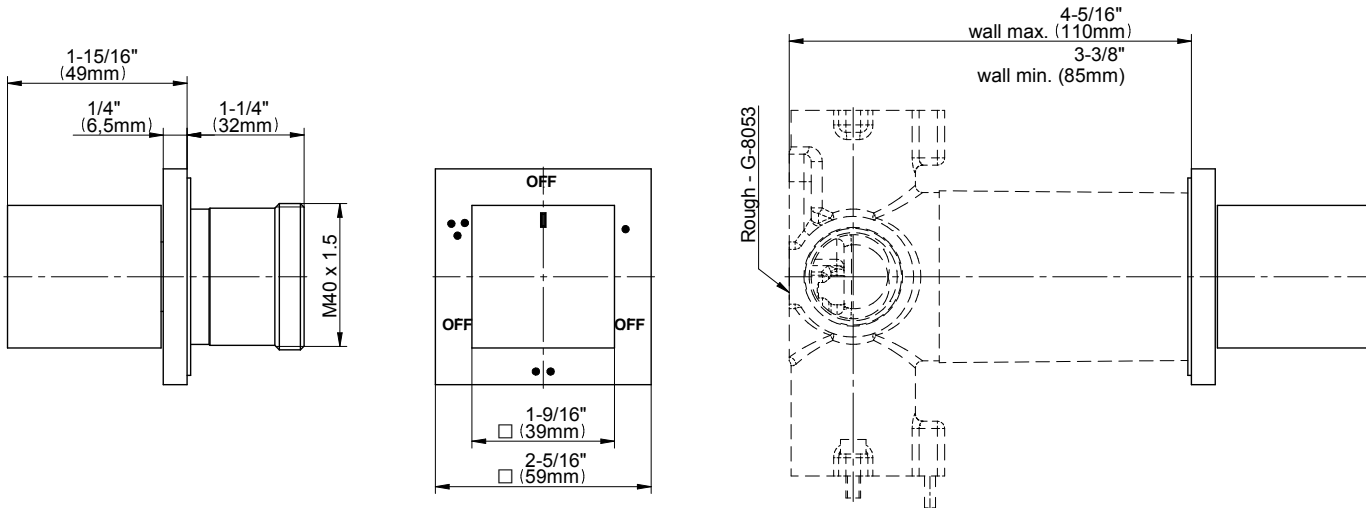

G-8072-SH1-T

M-Series

Square M-Series 3-Way Diverter Valve Trim with Handle

Product Features

- Single metal handle
- Decorative trim plate
- Use with G-8053 3-way diverter control rough valve WITH off function
- To complete package, you must order rough valves

Available Finishes

- Polished Chrome
  G-8072-SH1-PC-T
- Brushed Nickel
  G-8072-SH1-BNi-T
- Polished Nickel
  G-8072-SH1-PN-T
- Olive Bronze
  G-8072-SH1-OB-T
- Architectural Black w/Chrome Accents
  G-8072-SH1-PC/BK-T

Code Compliance

- CalGreen compliant dependent on functions

Warranty

- Limited lifetime warranty

For complete warranty information go to <http://www.graff-faucets.com/en/info/faqs>

The measurements shown are for reference only. Products and specifications shown are subject to change without notice. Revised 02/2017.

www.graff-faucets.com | phone: 800-959-4723