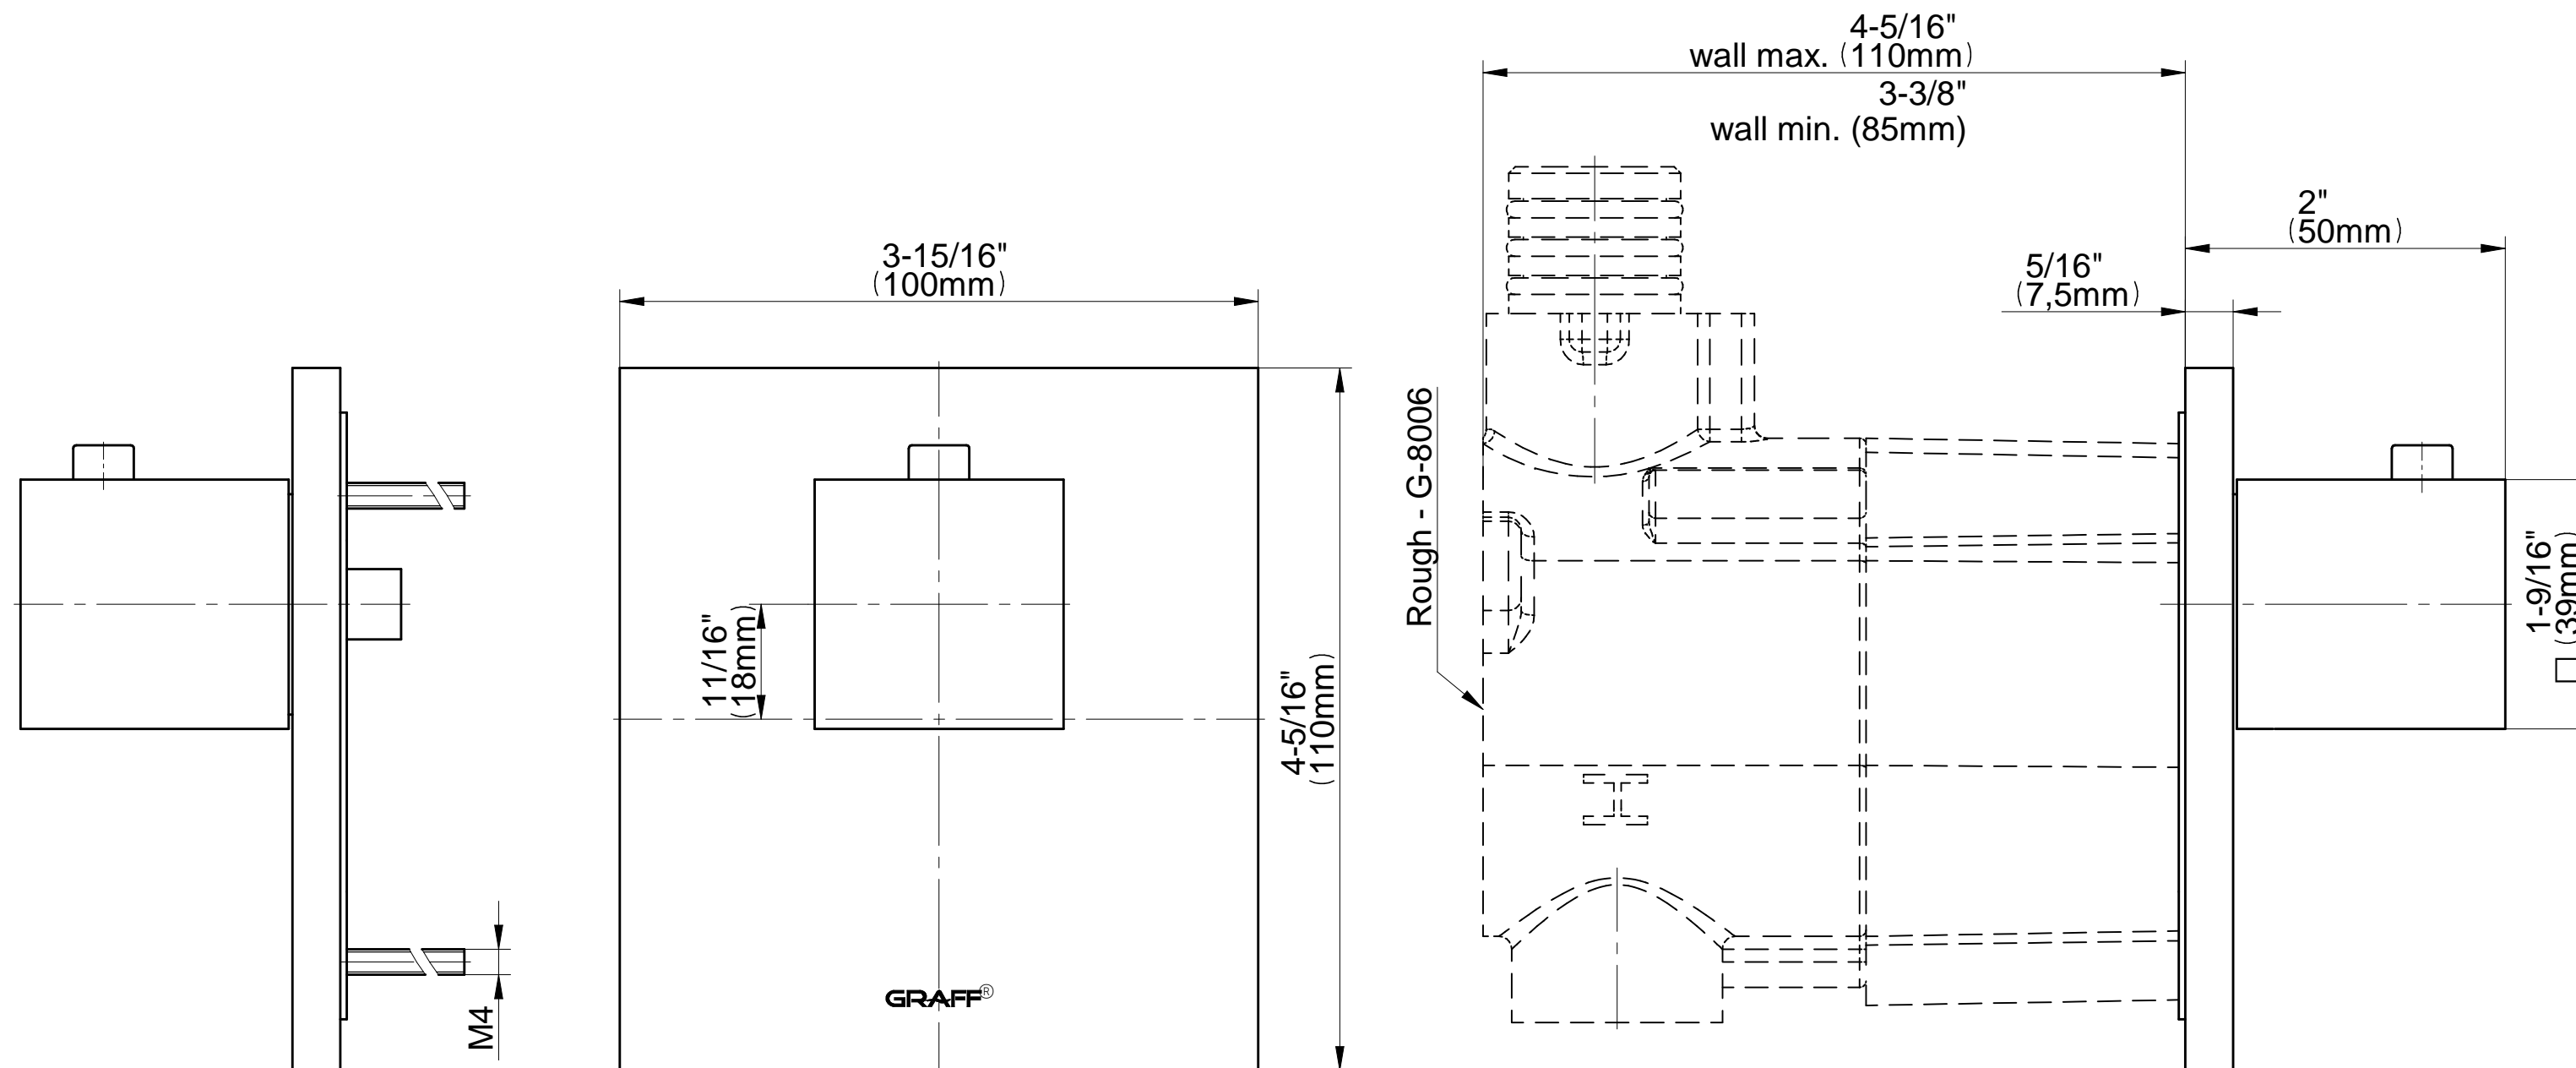

SHOWER
Luna M-Series Full Thermostatic
Shower System
GM2.128SG-SH0

GRAFF®

Information

- 3/4" thermostatic valve and trim
- 3/4" 3-way diverter valve and trim
- Showerhead features no-clog, easy-clean spray nozzles
- Flush-mounted swivel body sprays (3 pieces)
- Handshower set with wall bracket and 59" hose
- Optional extension kit
- Flow rates: showerhead \leq 1.8 max gpm, handshower \leq 1.5 max gpm, body sprays \leq 1.5 max gpm each

Finishes

Polished
Chrome

Steelnox®
(Satin Nickel)

G-8043-SH-T

Thermostatic Valve -Trim - M-Series

GRAFF®
CUTTING EDGE DESIGN

SHOWER
Three-Way Diverter Control Valve
WITH Off Function (No Pass-
Through)
G-8053