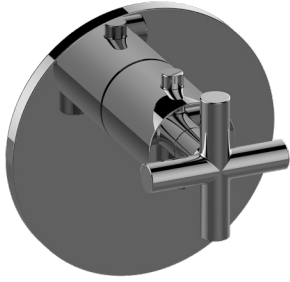

G-8037-C17E-T

Terra Collection

M-Series Thermostatic Valve Trim with Handle

GRAFF®

Product Features

- Single metal handle and decorative trim plate
- Use with G-8006 thermostatic rough valve

Available Finishes

- Polished Chrome
  G-8037-C17E-PC-T
- Brushed Nickel
  G-8037-C17E-BNi-T
- Polished Nickel
  G-8037-C17E-PN-T
- Olive Bronze*
  G-8037-C17E-OB-T*
- Unfinished Brass*
  G-8037-C17E-UB-T*

* Special order finish- call for availability

Warranty

- Limited lifetime warranty

For complete warranty information go to <https://www.graff-faucets.com/en/info/faqs>