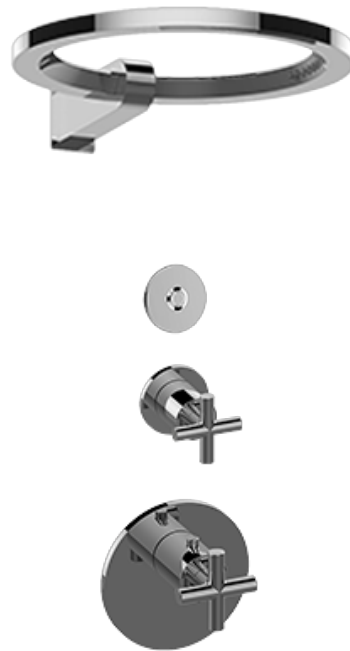

SHOWER  
M-Series Thermostatic Shower  
System - Ametis Ring  
**GL2.009SD-C17E0**

---

**GRAFF®**

## Information

- 3/4" thermostatic valve and trim
- 3/4" 2-way diverter valve and trim
- G-8760 Ametis Ring with waterfall and rain shower settings, features no-clog, easy-clean nozzles
- Single LED light with 6 color variations
- Includes wall-mount button for LED control box
- Optional extension kit
- Flow rates: rain shower  $\leq 2.0$  max gpm, waterfall  $\leq 2.0$  max gpm
- ADA
- CALGreen

SHOWER  
Thermostatic Rough Valve  
**G-8006**

**GRAFF**<sup>®</sup>