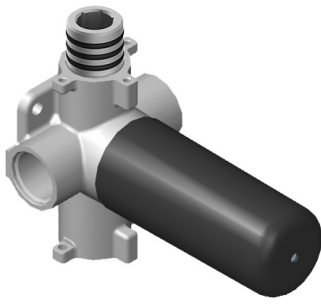

SHOWER  
M-Series Thermostatic Shower  
System - Ametis Ring  
**GL2.009SD-C17E0**

---

**GRAFF®**

### Finishes

Architectural  
Black™

Matte Black

Polished  
Chrome

Architectural  
White

**G-8052** M-Series  
 2-Way Diverter Volume Control Valve  
 WITH Off Function and Pass-Through

Product Features

- 12.1 gpm @ 60 psi
- 3/4" universal inlets/outlets with female threads
- Stacking inlet and pass-through port feature
- Supplied with protective plastic cover
- CalGreen compliant dependent on functions