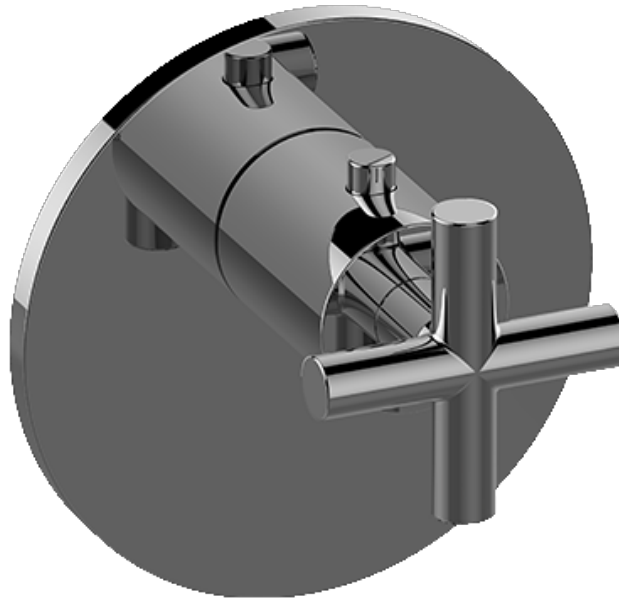

SHOWER  
M-Series Thermostatic Shower  
System - Ametis Ring  
**GL2.009SD-C17E0**

---

**GRAFF®**

### Information

- Single metal handle
- Decorative trim plate
- Use with G-8006 Thermostatic Rough Valve
- ADA