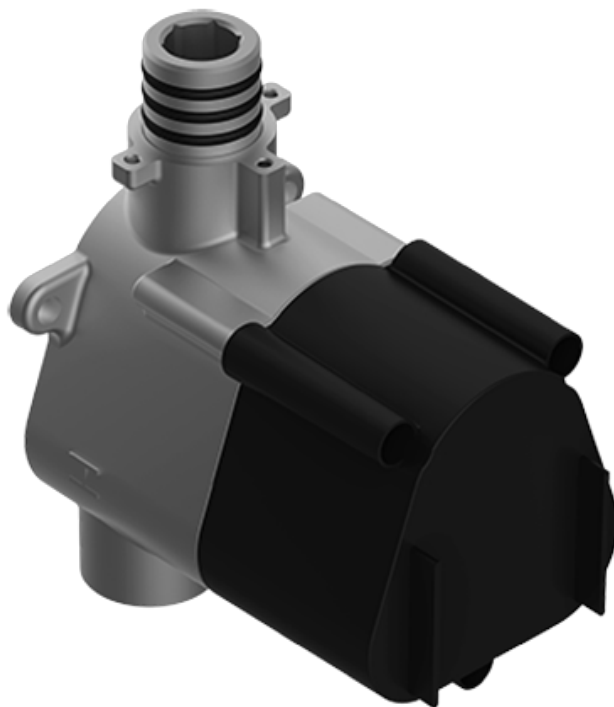

SHOWER  
M-Series Thermostatic Shower  
System - Ametis Ring  
**GL2.009SD-C17E0**

---

**GRAFF®**

## Information

- 3/4" thermostatic valve and trim
- 3/4" 2-way diverter valve and trim
- G-8760 Ametis Ring with waterfall and rain shower settings, features no-clog, easy-clean nozzles
- Single LED light with 6 color variations
- Includes wall-mount button for LED control box
- Optional extension kit
- Flow rates: rain shower  $\leq 2.0$  max gpm, waterfall  $\leq 2.0$  max gpm
- ADA
- CALGreen

SHOWER  
Thermostatic Rough Valve  
**G-8006**

**GRAFF**<sup>®</sup>

# G-8006

M-Series

3/4" Concealed Thermostatic Rough Valve