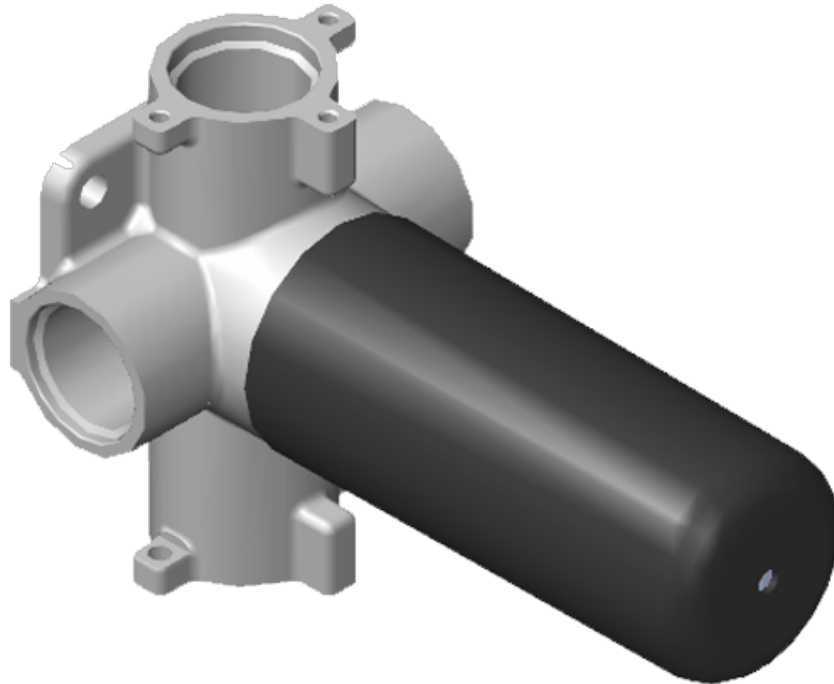

BATHROOM
Three-Way Shared Function
Diverter Control Valve WITHOUT
Off Function (No Pass-Through)
G-8053S

GRAFF®