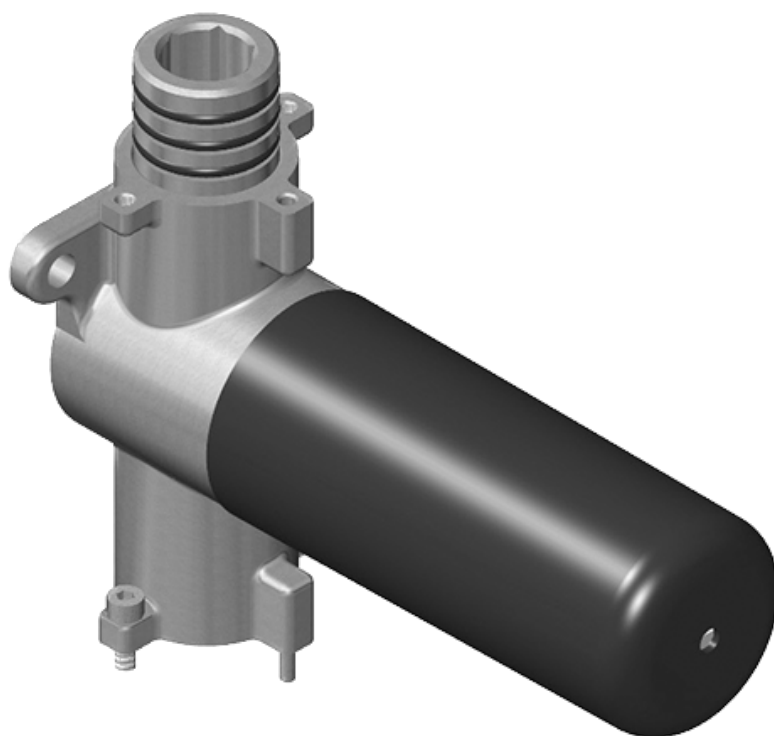

Information

- 18.1 gpm @ 60 psi
- 3/4" universal inlets/outlets with female threads
- Stacking inlet and outlet feature
- Supplied with protective plastic cover
- CalGreen compliant dependent on functions

Finishes