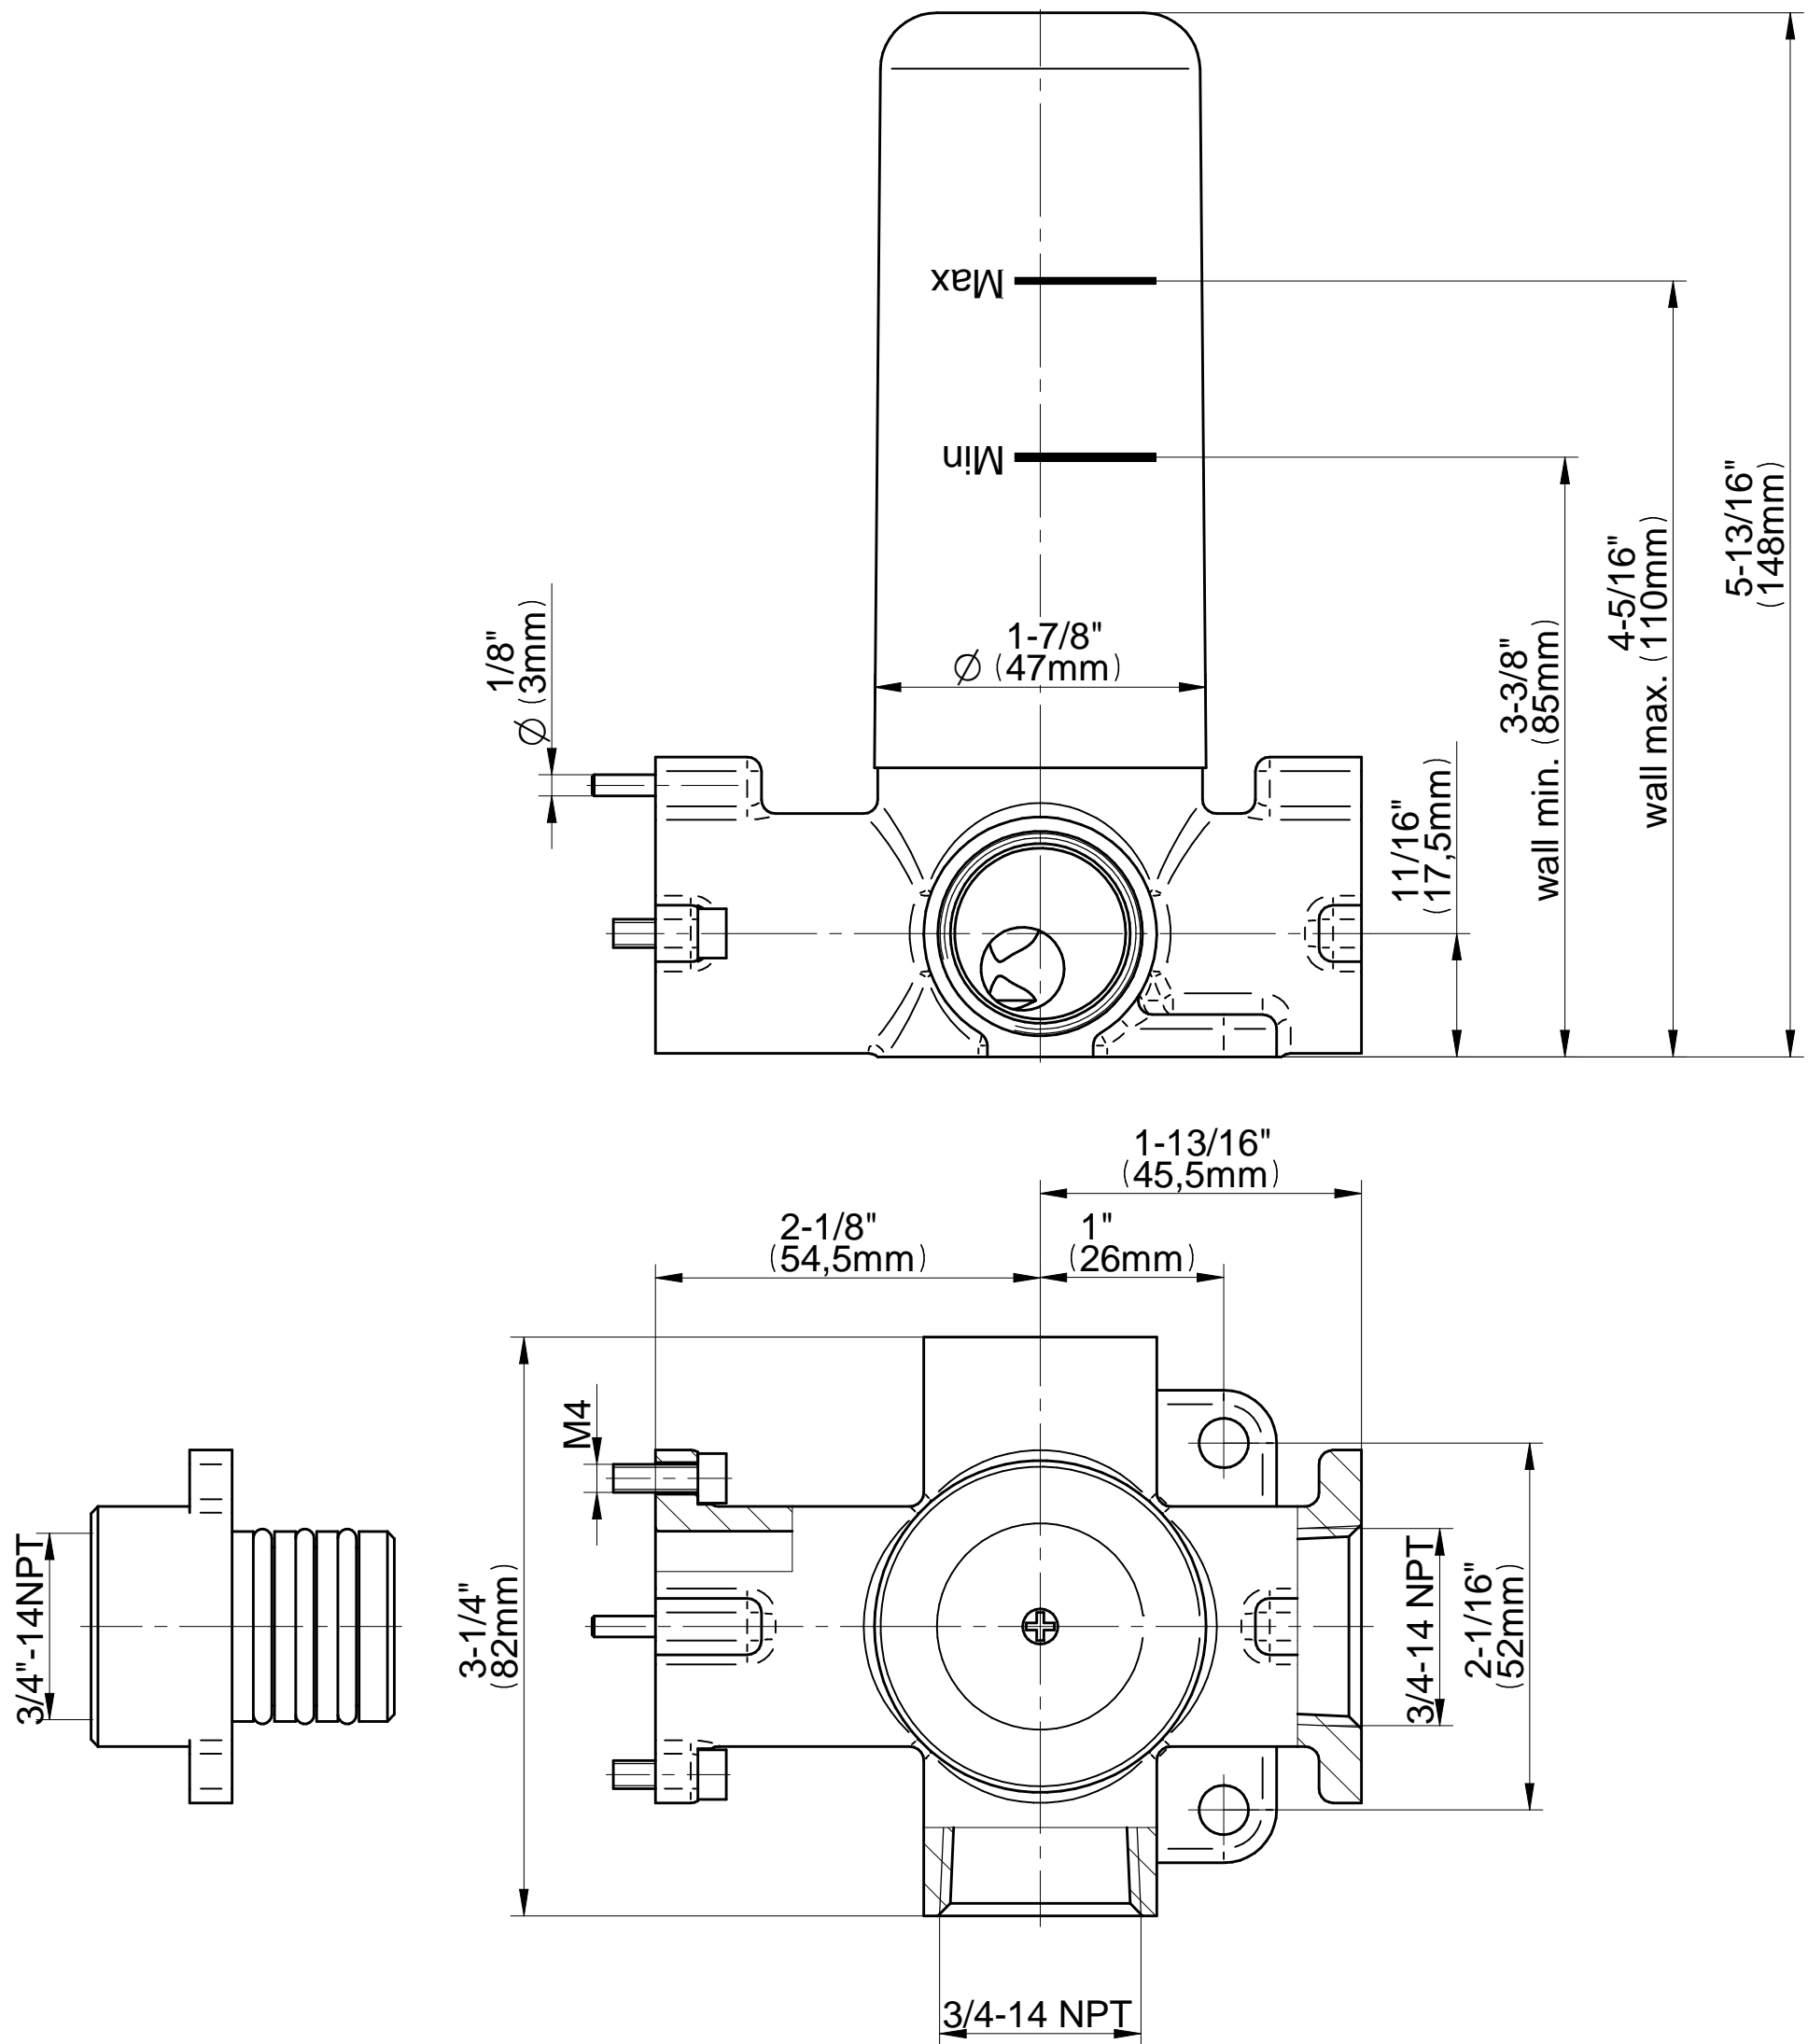

SHOWER
M-Series Thermostatic Shower
System - Tub and Shower with
Handshower
GL3.612WV-LM59E0

GRAFF®

Information

- 3/4" thermostatic valve and trim
- 3/4" stop/volume control and 3-way shared diverter valve
- 8" showerhead with 12" wall-mounted shower arm
- Showerhead features no-clog, easy-clean spray nozzles
- Handshower set with wall-mounted slide bar and 59" hose (PVD finishes use 59" flex hose)
- 6" contemporary tub spout
- Optional extension kit
- Flow rates: showerhead ≤ 1.8 max gpm, handshower ≤ 1.5 max gpm
- ADA

www.graff-faucets.com | phone: 800-954-4723

SHOWER
 Three-Way Shared Function
 Diverter Control Valve WITHOUT
 Off Function (No Pass-Through)
G-8053S

Information

- ~11 gpm @ 60 psi
- 3/4" universal inlets/outlets with female threads
- Operates one function separately or two functions together
- Recommended to use with G-8077 Stop/Volume Control Valve
- Stacking inlet feature
- Supplied with protective plastic cover

Finishes

Architectural
White

G-8053S

3-way Diverter Valve - Rough - M-Series

SHOWER
 Stop/Volume Control Rough Valve
G-8077

Information

- 18.1 gpm @ 60 psi
- 3/4" universal inlets/outlets with female threads
- Stacking inlet and outlet feature
- Supplied with protective plastic cover
- CalGreen compliant dependent on functions