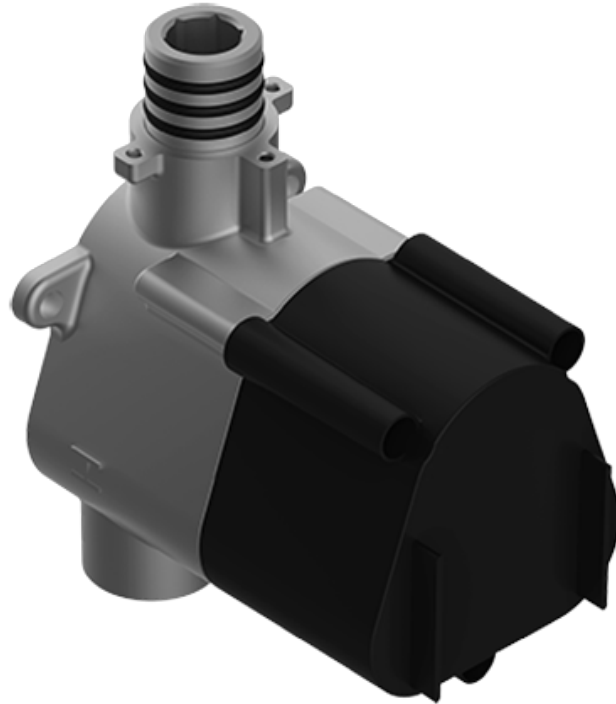

SHOWER
M-Series Thermostatic Shower
System - Tub and Shower with
Handshower
GL3.612WV-LM59E0

GRAFF®

Information

- 3/4" thermostatic valve and trim
- 3/4" stop/volume control and 3-way shared diverter valve
- 8" showerhead with 12" wall-mounted shower arm
- Showerhead features no-clog, easy-clean spray nozzles
- Handshower set with wall-mounted slide bar and 59" hose (PVD finishes use 59" flex hose)
- 6" contemporary tub spout
- Optional extension kit
- Flow rates: showerhead ≤ 1.8 max gpm, handshower ≤ 1.5 max gpm
- ADA

SHOWER
Sento M-Series Valve Trim with
Three Handles

GRAFF®

Information

- Three metal handles
- Decorative trim plate
- Use with M-Series rough valves

Finishes

24K Gold

24K Brushed
Gold

Brushed Brass
PVD

SHOWER
Thermostatic Rough Valve
G-8006

GRAFF®

Information

- 12.9 gpm @ 60 psi
- 3/4" universal inlets
- Built-in service stops
- Stacking outlet feature
- Complete serviceability from front of all units
- Supplied with protective plastic cover
- CalGreen compliant dependent on functions

Finishes

G-8006

M-Series

3/4" Concealed Thermostatic Rough Valve

Product Features

- 12.9 gpm @ 60 psi
- 3/4" universal inlets
- Built-in service stops
- Stacking outlet feature
- Complete serviceability from front of all units
- Supplied with protective plastic cover
- CalGreen compliant dependent on functions