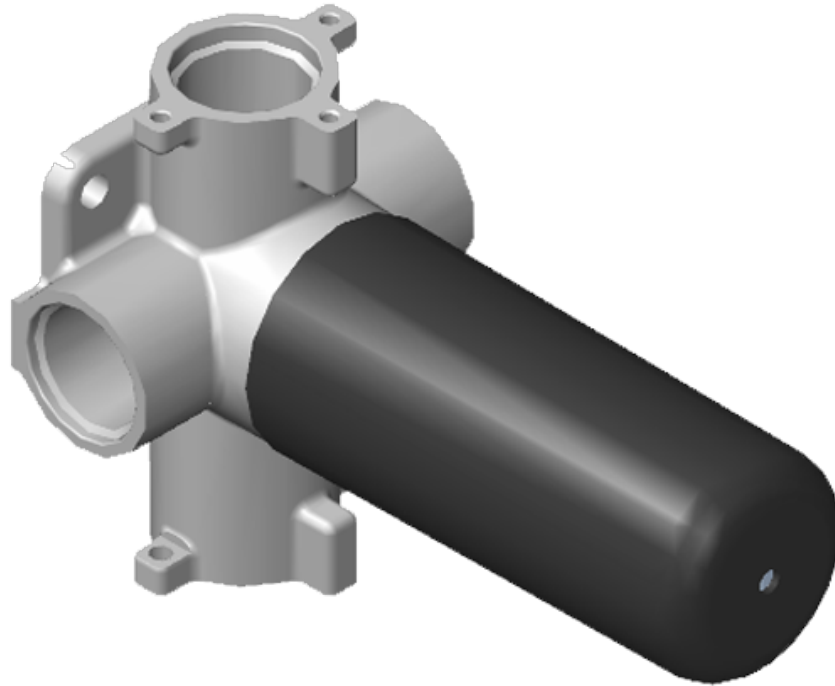

SHOWER
M-Series Thermostatic Shower
System - Tub and Shower with
Handshower
GL3.612WV-LM59E0

GRAFF®

Information

- 3/4" thermostatic valve and trim
- 3/4" stop/volume control and 3-way shared diverter valve
- 8" showerhead with 12" wall-mounted shower arm
- Showerhead features no-clog, easy-clean spray nozzles
- Handshower set with wall-mounted slide bar and 59" hose (PVD finishes use 59" flex hose)
- 6" contemporary tub spout
- Optional extension kit
- Flow rates: showerhead ≤ 1.8 max gpm, handshower ≤ 1.5 max gpm
- ADA

Finishes

G-8006

M-Series

3/4" Concealed Thermostatic Rough Valve

Product Features

- 12.9 gpm @ 60 psi
- 3/4" universal inlets
- Built-in service stops
- Stacking outlet feature
- Complete serviceability from front of all units
- Supplied with protective plastic cover
- CalGreen compliant dependent on functions

www.graff-faucets.com | phone: 800-954-4723

SHOWER
 Three-Way Shared Function
 Diverter Control Valve WITHOUT
 Off Function (No Pass-Through)
G-8053S

Information

- ~11 gpm @ 60 psi
- 3/4" universal inlets/outlets with female threads
- Operates one function separately or two functions together
- Recommended to use with G-8077 Stop/Volume Control Valve
- Stacking inlet feature
- Supplied with protective plastic cover

Finishes

Architectural
White

G-8053S

3-way Diverter Valve - Rough - M-Series

SHOWER
 Stop/Volume Control Rough Valve
G-8077

Information

- 18.1 gpm @ 60 psi
- 3/4" universal inlets/outlets with female threads
- Stacking inlet and outlet feature
- Supplied with protective plastic cover
- CalGreen compliant dependent on functions