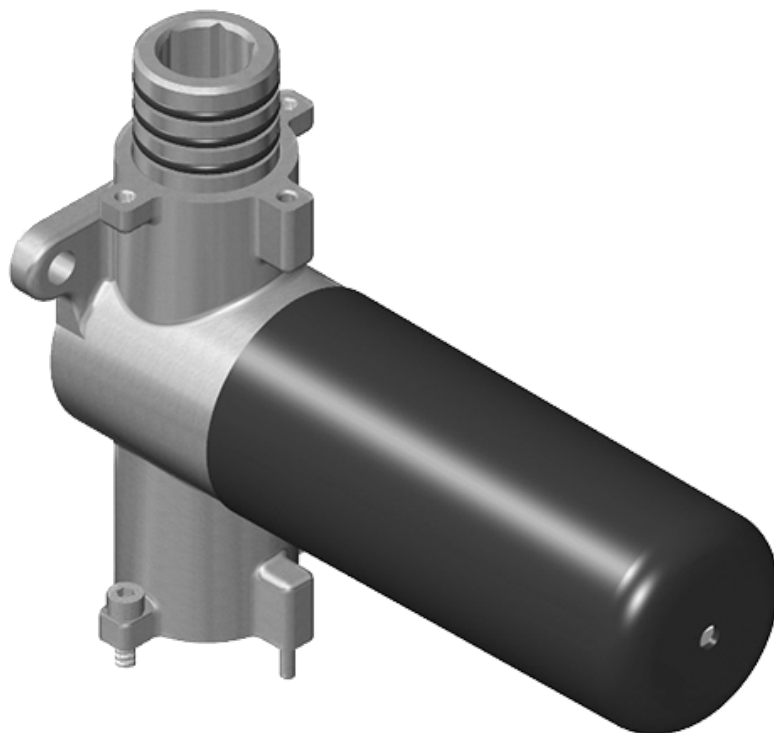

Finishes

G-8006

M-Series

3/4" Concealed Thermostatic Rough Valve

Product Features

- 12.9 gpm @ 60 psi
- 3/4" universal inlets
- Built-in service stops
- Stacking outlet feature
- Complete serviceability from front of all units
- Supplied with protective plastic cover
- CalGreen compliant dependent on functions

www.graff-faucets.com | phone: 800-954-4723

SHOWER
 Three-Way Shared Function
 Diverter Control Valve WITHOUT
 Off Function (No Pass-Through)
G-8053S

Information

- ~11 gpm @ 60 psi
- 3/4" universal inlets/outlets with female threads
- Operates one function separately or two functions together
- Recommended to use with G-8077 Stop/Volume Control Valve
- Stacking inlet feature
- Supplied with protective plastic cover

Finishes

Architectural
White

G-8053S

3-way Diverter Valve - Rough - M-Series

SHOWER
 Stop/Volume Control Rough Valve
G-8077

Information

- 18.1 gpm @ 60 psi
- 3/4" universal inlets/outlets with female threads
- Stacking inlet and outlet feature
- Supplied with protective plastic cover
- CalGreen compliant dependent on functions

Finishes

G-8077

M-Series

Stop/Volume Control Rough Valve

Product Features

- 3/4" universal inlets/outlets with female threads
- 18.1 gpm @ 60 psi
- Stacking inlet and outlet feature
- Supplied with protective plastic cover
- CalGreen compliant dependent on functions