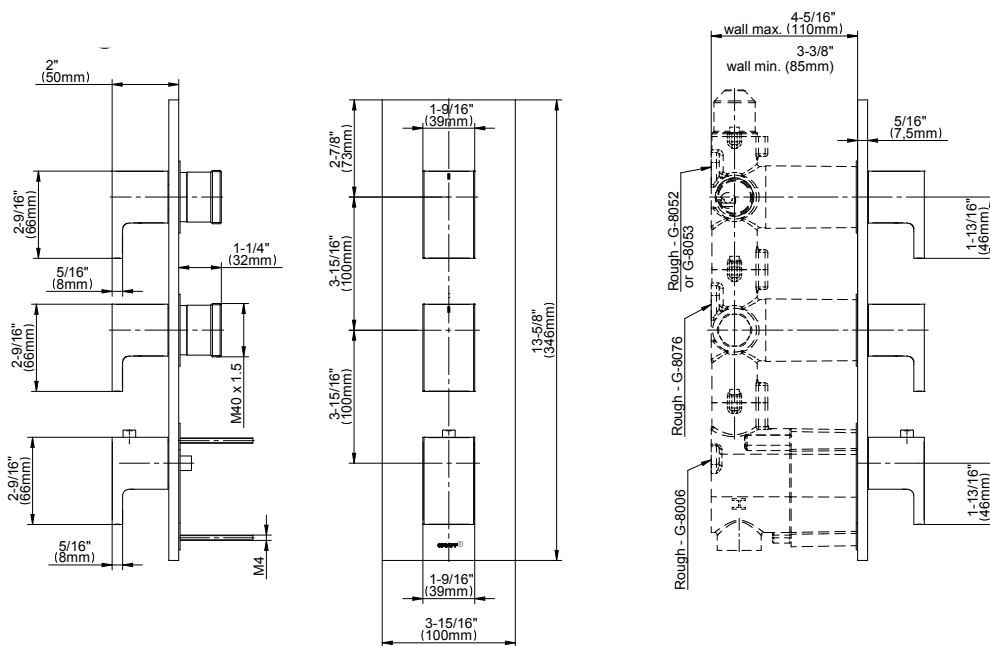

Warranty

- Limited lifetime warranty

For complete warranty information go to www.graff-designs.com/en-nam/warranty