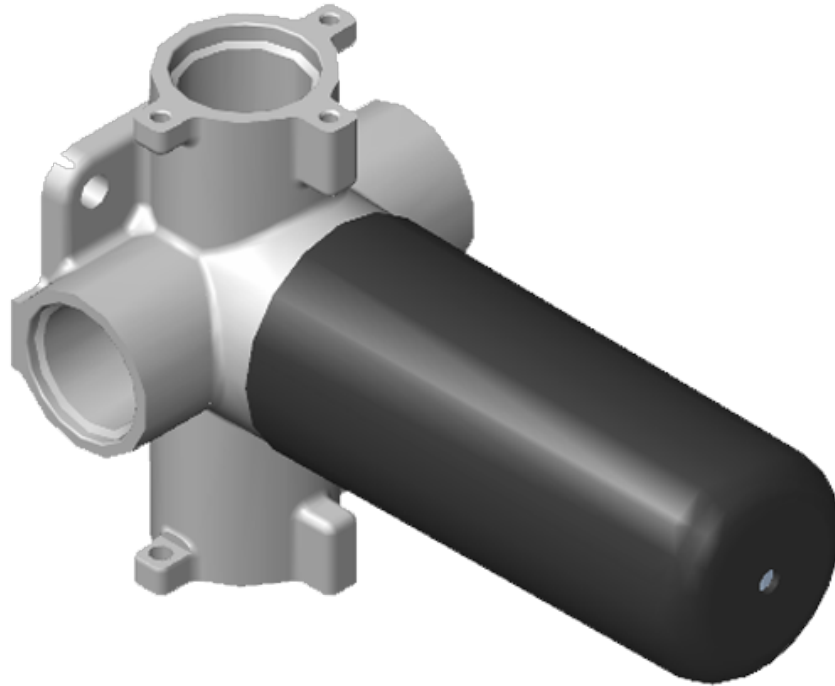

SHOWER
M-Series Thermostatic Shower
System - Tub and Shower with
Handshower
GM3.612WT-C14E0

GRAFF®

Information

- 3/4" thermostatic valve and trim
- 3/4" stop/volume control valve and 3-way diverter valve
- 8" showerhead with 12" wall-mounted shower arm
- Showerhead features no-clog, easy-clean spray nozzles
- Handshower set with wall-mounted slide bar and 59" hose (PVD finishes use 59" flex hose)
- 8" contemporary tub spout
- Optional extension kit
- Flow rates: showerhead ≤ 1.8 max gpm, handshower ≤ 1.5 max gpm
- CALGreen

Finishes

G-8006

M-Series

3/4" Concealed Thermostatic Rough Valve

Product Features

- 12.9 gpm @ 60 psi
- 3/4" universal inlets
- Built-in service stops
- Stacking outlet feature
- Complete serviceability from front of all units
- Supplied with protective plastic cover
- CalGreen compliant dependent on functions

www.graff-faucets.com | phone: 800-954-4723

SHOWER
Three-Way Diverter Control Valve
WITH Off Function (No Pass-
Through)
G-8053

GRAFF®

Information

- ~11.4 gpm @ 60 psi
- 3/4" universal inlets/outlets with female threads
- Operates one function at a time
- Stacking inlet feature
- Supplied with protective plastic cover
- CALGreen compliant depending on functions

Finishes

G-8053

M-Series

3-Way Diverter Control Valve WITH Off Function (No Pass-Through)

Product Features

- 3/4" universal inlets/outlets with female threads
- Stacking inlet feature
- Supplied with protective plastic cover
- CalGreen compliant dependent on functions