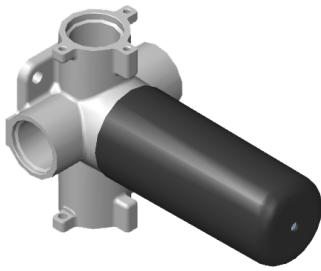

SHOWER
M-Series Thermostatic Shower
System - Tub and Shower with
Handshower
GM3.612WT-C14E0

GRAFF®

Information

- 3/4" thermostatic valve and trim
- 3/4" stop/volume control valve and 3-way diverter valve
- 8" showerhead with 12" wall-mounted shower arm
- Showerhead features no-clog, easy-clean spray nozzles
- Handshower set with wall-mounted slide bar and 59" hose (PVD finishes use 59" flex hose)
- 8" contemporary tub spout
- Optional extension kit
- Flow rates: showerhead ≤ 1.8 max gpm, handshower ≤ 1.5 max gpm
- CALGreen

Finishes

G-8006

M-Series

3/4" Concealed Thermostatic Rough Valve

Product Features

- 12.9 gpm @ 60 psi
- 3/4" universal inlets
- Built-in service stops
- Stacking outlet feature
- Complete serviceability from front of all units
- Supplied with protective plastic cover
- CalGreen compliant dependent on functions

www.graff-faucets.com | phone: 800-954-4723

SHOWER
Three-Way Diverter Control Valve
WITH Off Function (No Pass-
Through)
G-8053

GRAFF®

Information

- ~11.4 gpm @ 60 psi
- 3/4" universal inlets/outlets with female threads
- Operates one function at a time
- Stacking inlet feature
- Supplied with protective plastic cover
- CALGreen compliant depending on functions

Finishes

G-8053

M-Series

3-Way Diverter Control Valve WITH Off Function (No Pass-Through)

Product Features

- 3/4" universal inlets/outlets with female threads
- Stacking inlet feature
- Supplied with protective plastic cover
- CalGreen compliant dependent on functions