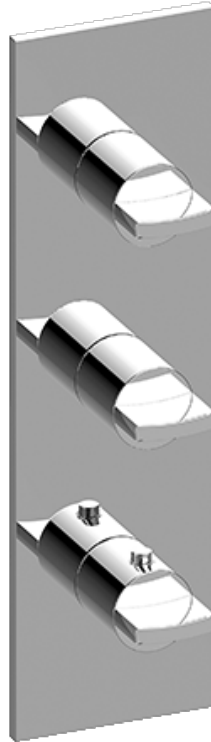

SHOWER
M-Series Thermostatic Shower
System - Tub and Shower with
Handshower
GM3.612WT-C14E0

GRAFF®

Information

- 3/4" thermostatic valve and trim
- 3/4" stop/volume control valve and 3-way diverter valve
- 8" showerhead with 12" wall-mounted shower arm
- Showerhead features no-clog, easy-clean spray nozzles
- Handshower set with wall-mounted slide bar and 59" hose (PVD finishes use 59" flex hose)
- 8" contemporary tub spout
- Optional extension kit
- Flow rates: showerhead ≤ 1.8 max gpm, handshower ≤ 1.5 max gpm
- CALGreen

www.graff-faucets.com | phone: 800-954-4723

SHOWER
Three-Way Diverter Control Valve
WITH Off Function (No Pass-
Through)
G-8053

GRAFF®

Information

- ~11.4 gpm @ 60 psi
- 3/4" universal inlets/outlets with female threads
- Operates one function at a time
- Stacking inlet feature
- Supplied with protective plastic cover
- CALGreen compliant depending on functions

Finishes

G-8053

M-Series

3-Way Diverter Control Valve WITH Off Function (No Pass-Through)

Product Features

- 3/4" universal inlets/outlets with female threads
- Stacking inlet feature
- Supplied with protective plastic cover
- CalGreen compliant dependent on functions

www.graff-faucets.com | phone: 800-954-4723

SHOWER
M-Series Valve Trim with Three
Handles
G-8057-C14E0-T

GRAFF®

Information

- Three metal handles, decorative trim plate
- Use with M-Series rough valves
- ADA