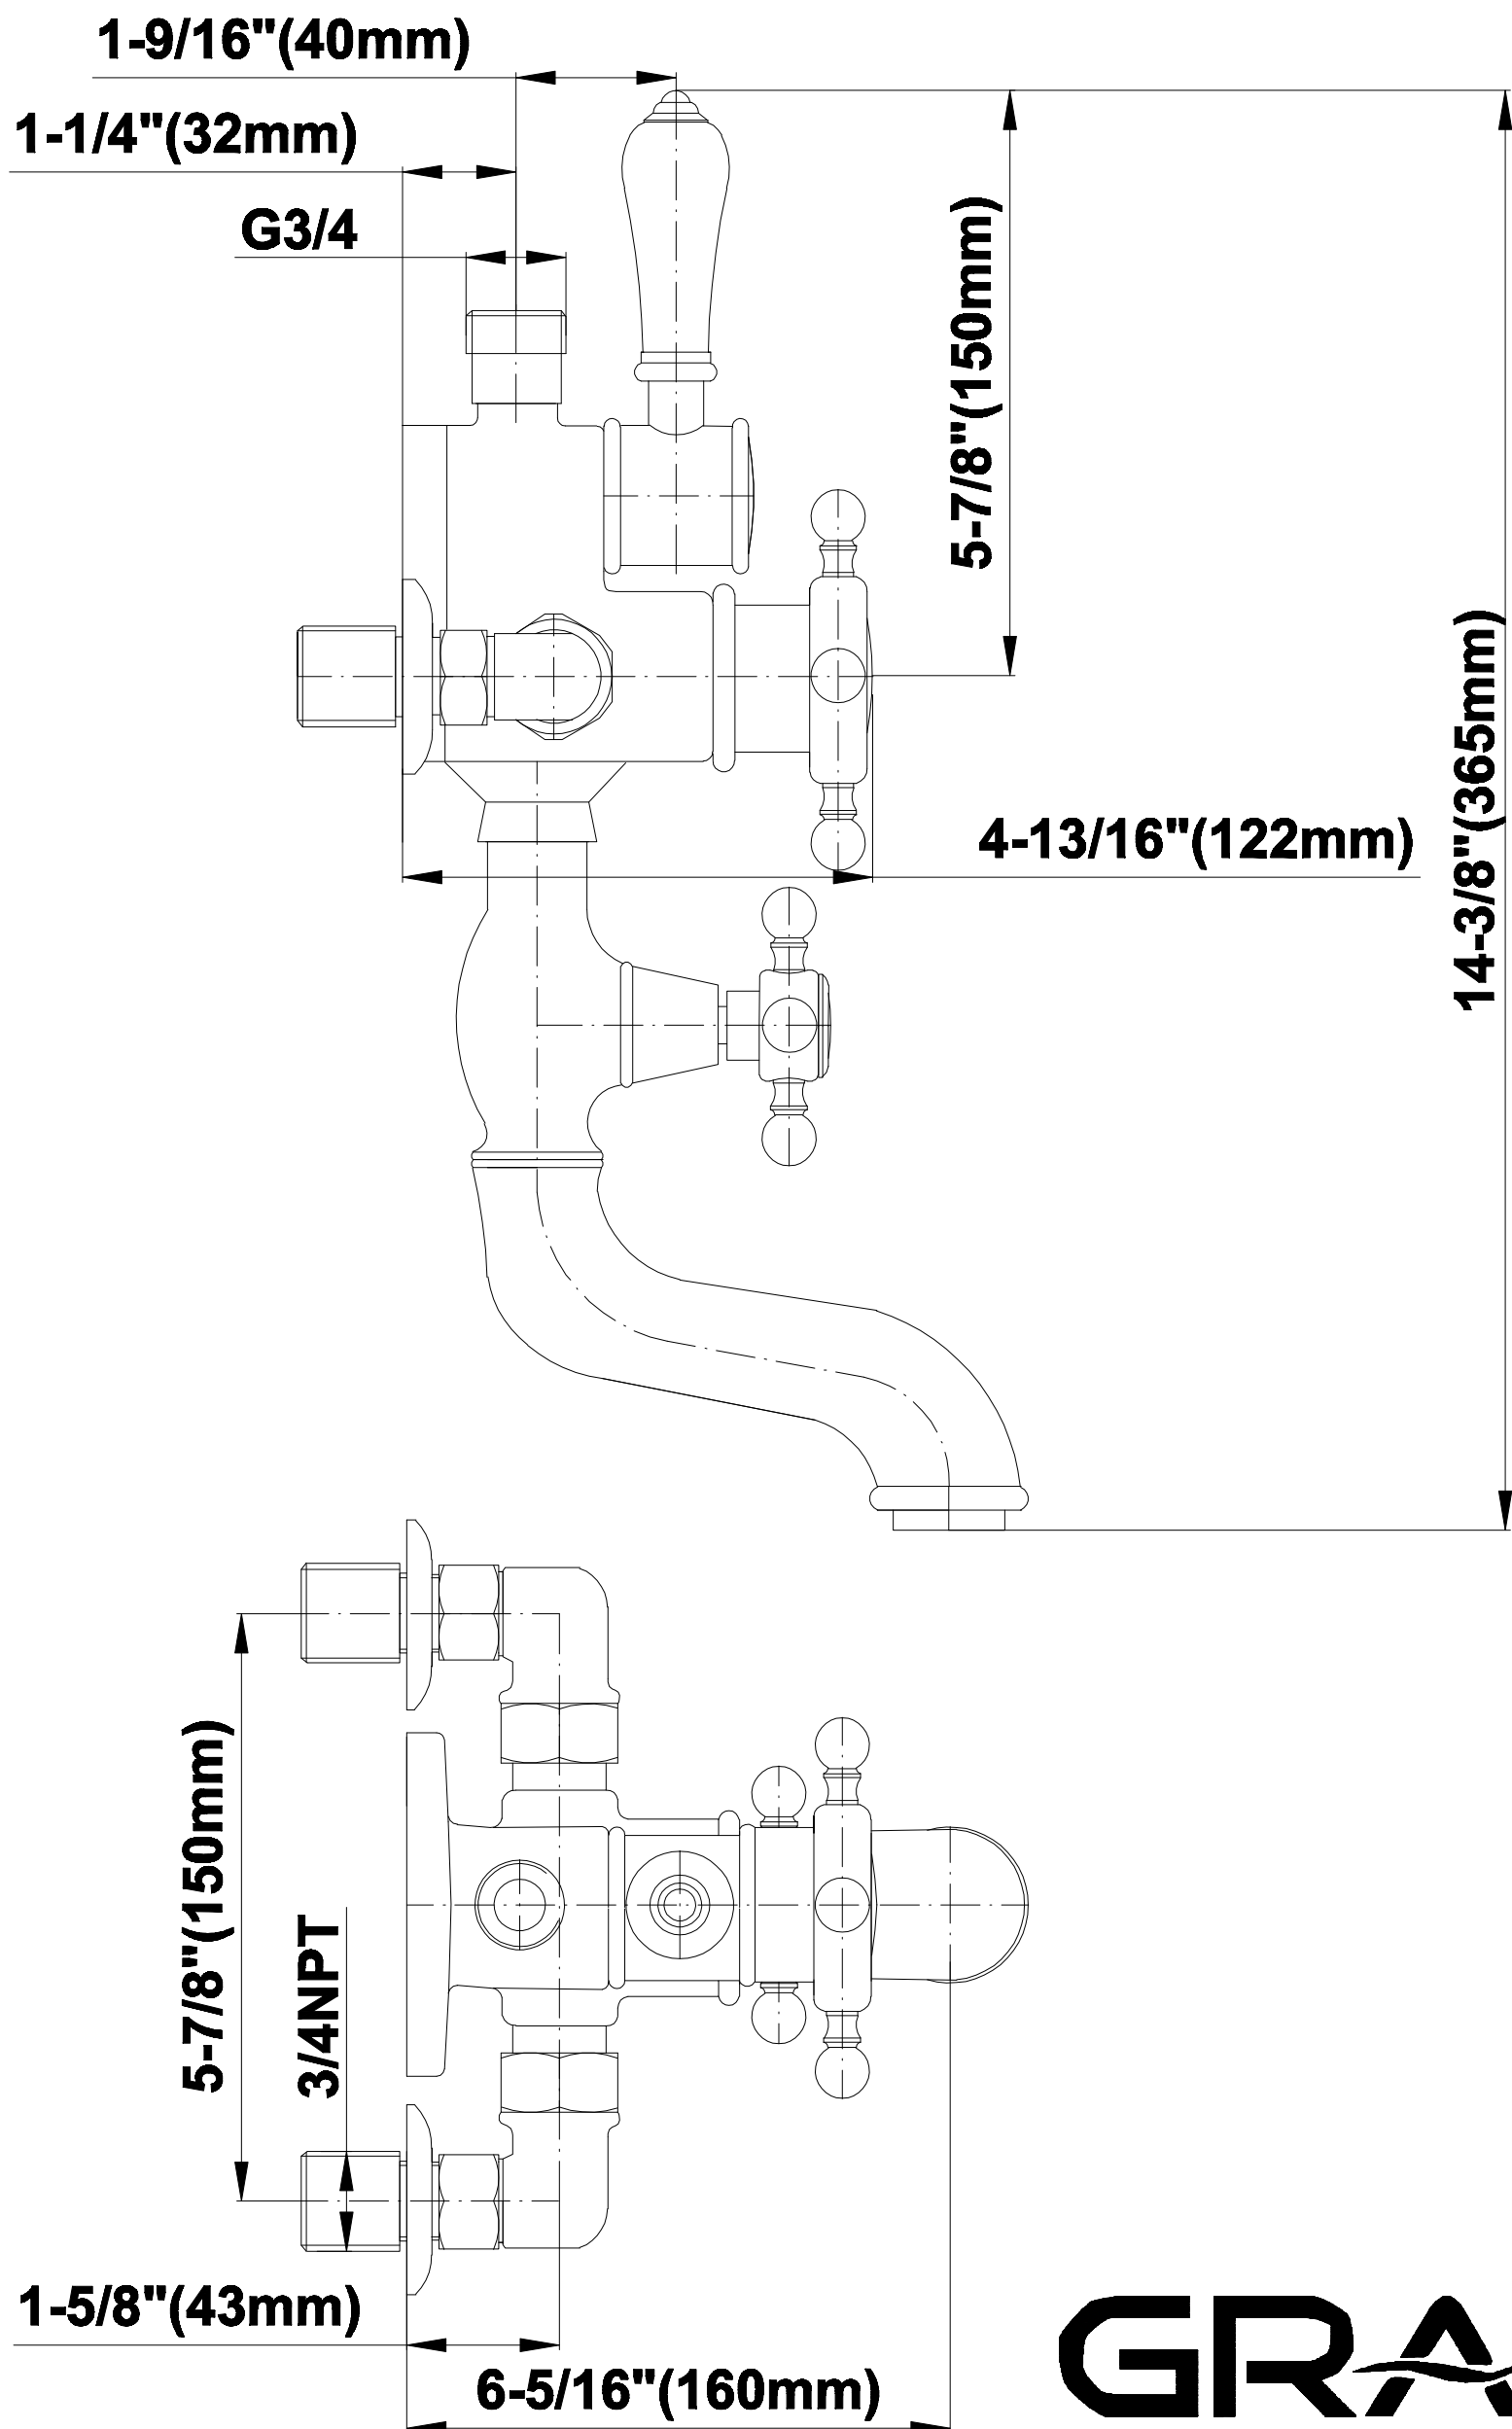

SHOWER
Traditional Exposed Thermostatic
Tub and Shower System - w/Metal
Handshower Handle
CD4.11-LM34S

GRAFF®

Information

- 1/2" Thermostatic Valve
- Stop/Volume Control Valves
- Showerhead, 12" shower arm, flange
- Includes matching handshower and tub spout
- Includes 59" shower hose
- Showerhead Features No-Clog, Easy-Clean Spray Nozzles
- Flow Rates: showerhead ≤ 2.0 max gpm, handshower ≤ 1.5 max gpm
- CALGreen

SHOWER
Traditional 8" Showerhead
G-8410

GRAFF®

Information

- Sunflower shape
- 112 no-clog, easy-clean rubber spray nozzles
- Metal ball-joint allows for showerhead angle adjustment
- Showerhead flow rate ≤ 1.8 max gpm
- Recommend use with ceiling shower arm
- Recommended for use at no more than 10 degrees tilt
- CALGreen

Finishes

Olive Bronze

Polished
Chrome

Polished
Nickel

Steelnox®
(Satin Nickel)

G-8910

Exposed Thermostatic Valve

SHOWER
Exposed Riser with Handshower
G-8932-LM34S

GRAFF®

Information

- Includes matching handshower w/ceramic handle
- Includes 59" shower hose
- Optional Metal Handshower Handle - Use code CD2.11-***-**
- CALGreen

Finishes

Olive Bronze

Polished
Chrome

Polished
Nickel