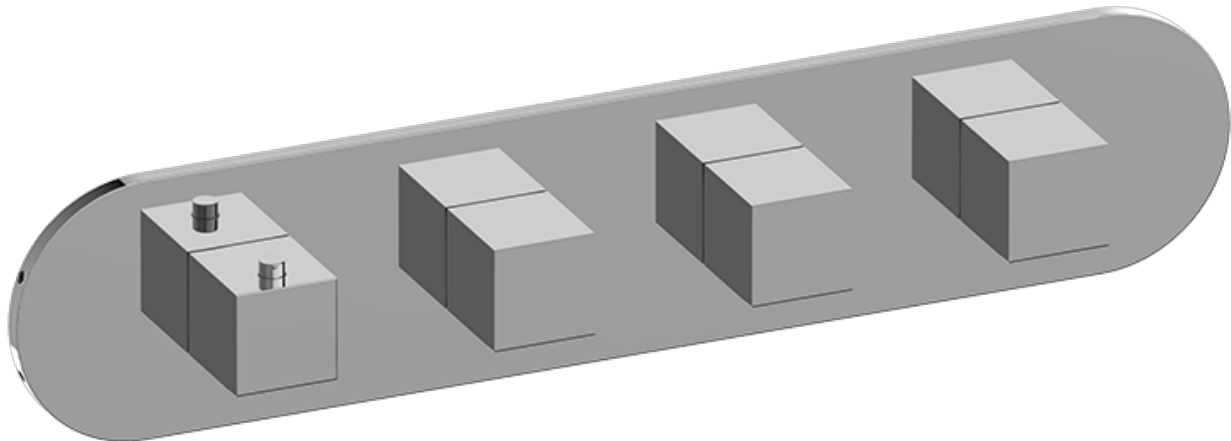

SHOWER
 Round M-Series Valve Horizontal
 Trim with Four Handles
G-8058H-SH0-T

Information

- Four metal handles
- Decorative trim plate
- To complete package, you must order rough valves

Finishes