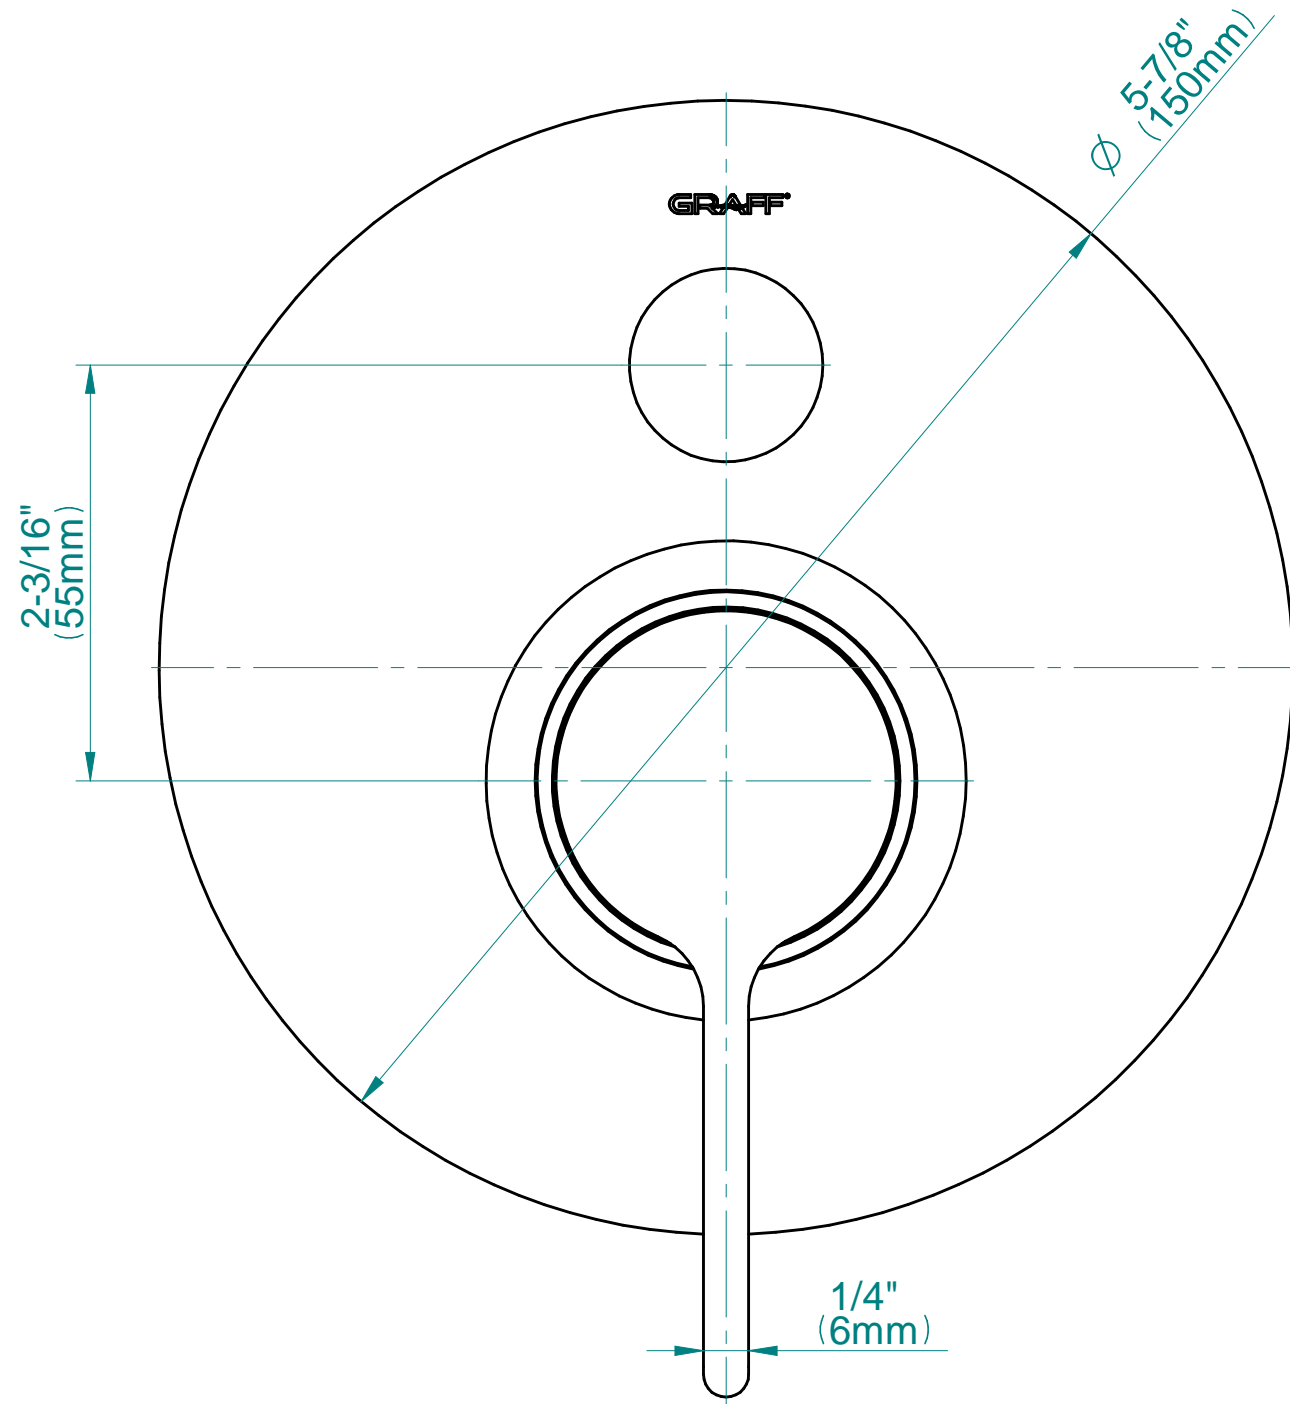

G-7080-LM46S

TERRA Series