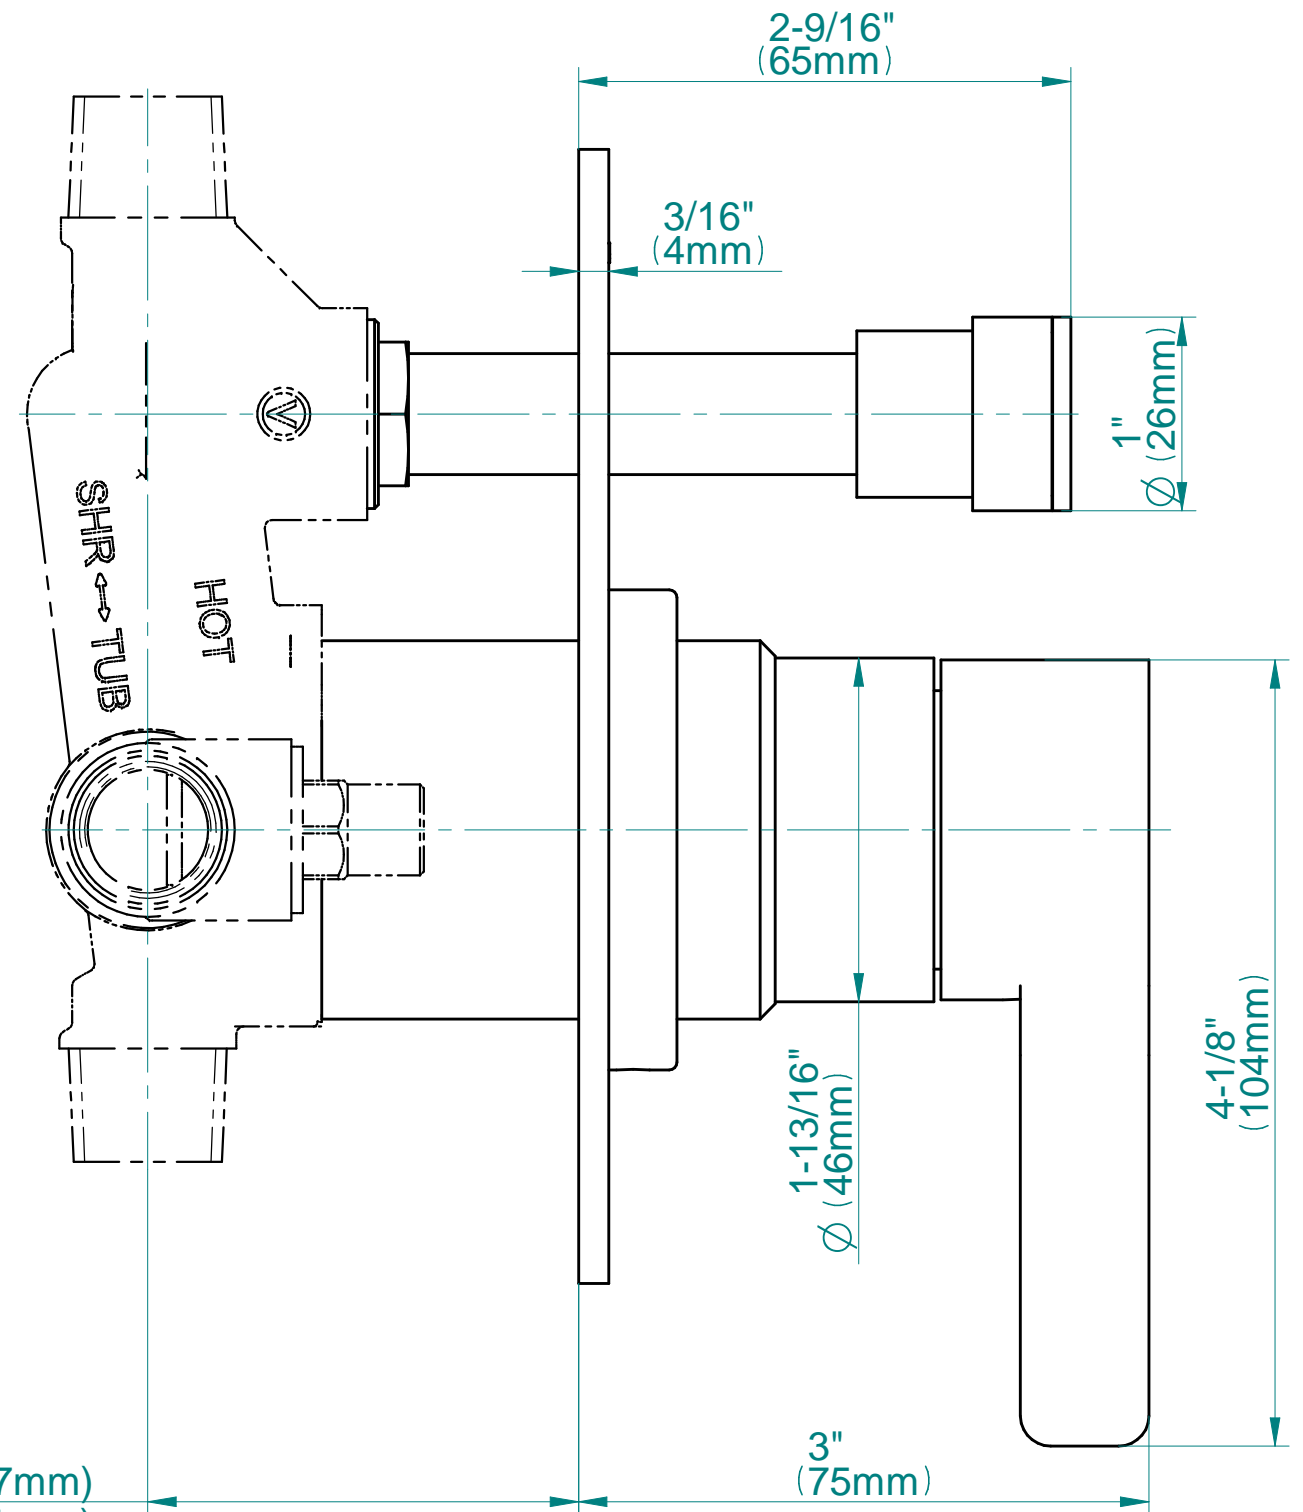

Wall min 1-7/16" (37mm)
Wall max 2-1/4" (57 mm)