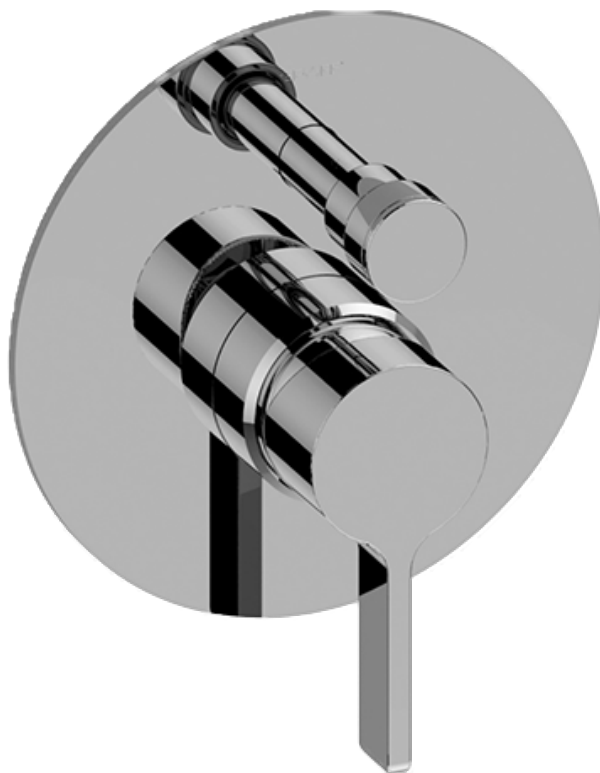

### Information

- Anti-scald protection
- 1/2" universal inlets/outlets with male threads
- Built-in service stops
- Push-button diverter
- For use with tub & shower configuration
- Supplied with protective plastic guard

## G-7055

1/2" Rough Valve w/Diverter

### Product Features

- Anti-scald protection
- 1/2" universal inlets/outlets with male threads
- Built-in service stops
- Push-button diverter
- For use with tub & shower configuration
- Supplied with protective plastic guard

### Information

- Single metal handle
- Decorative trim plate
- Includes push-button diverter
- Use with G-7055 Pressure Balancing Rough Valve
- ADA