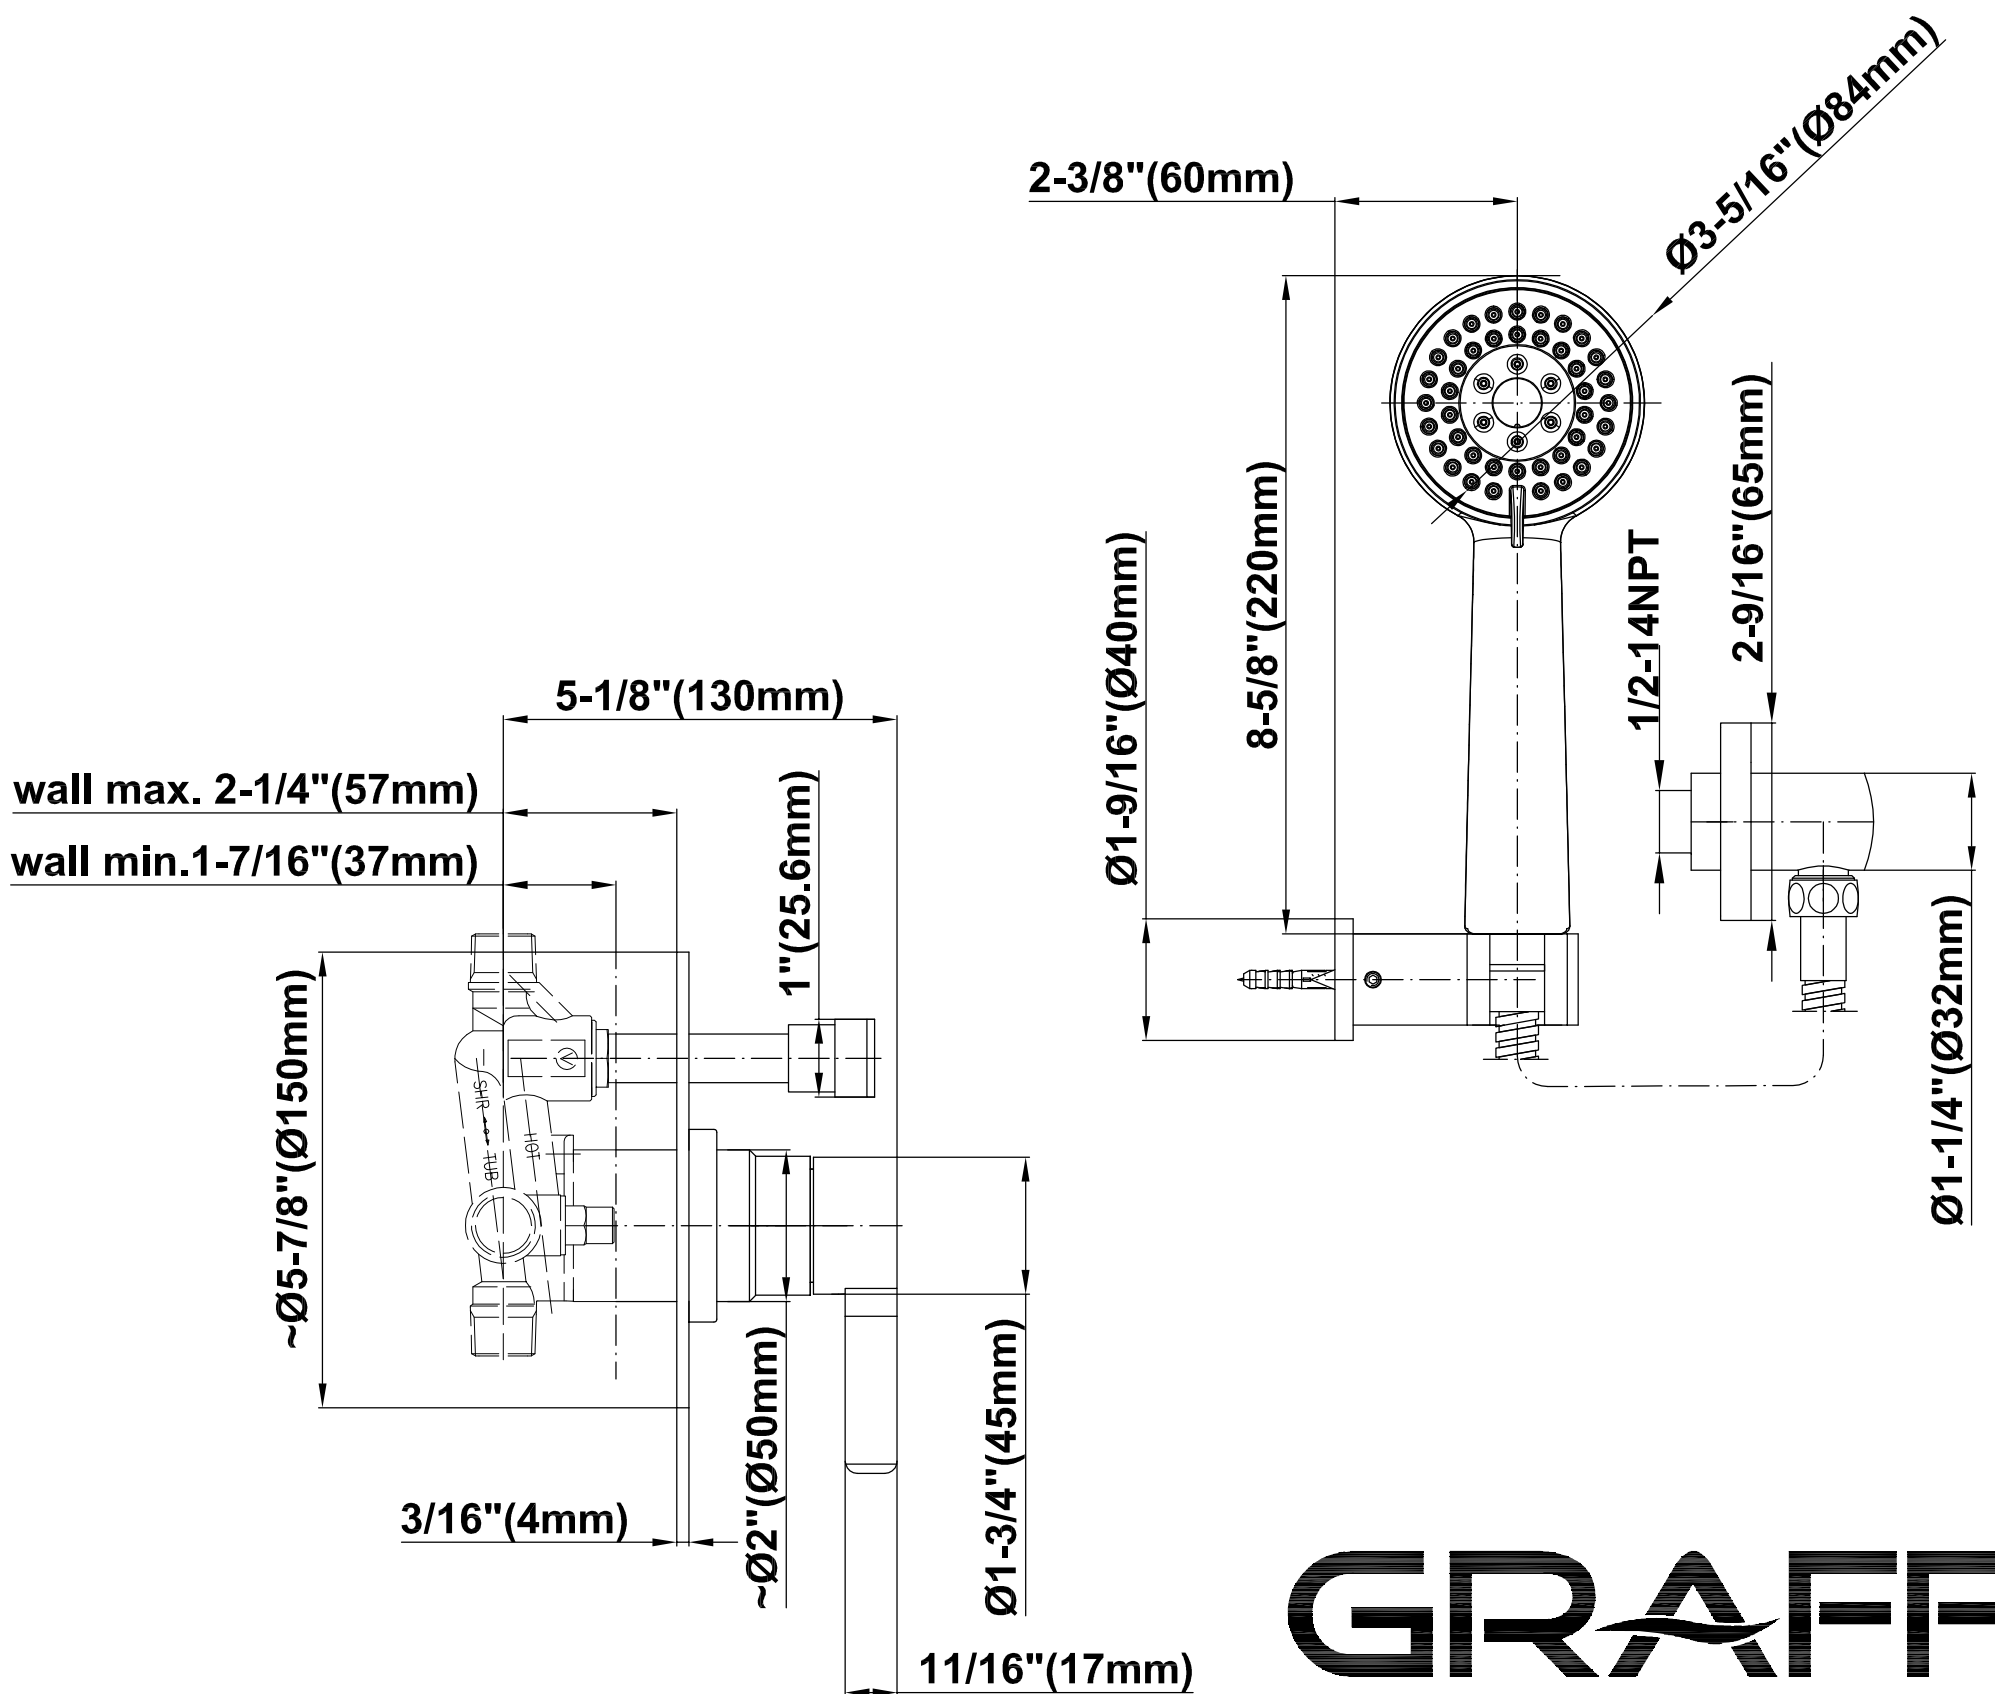

G-7279-LM46S