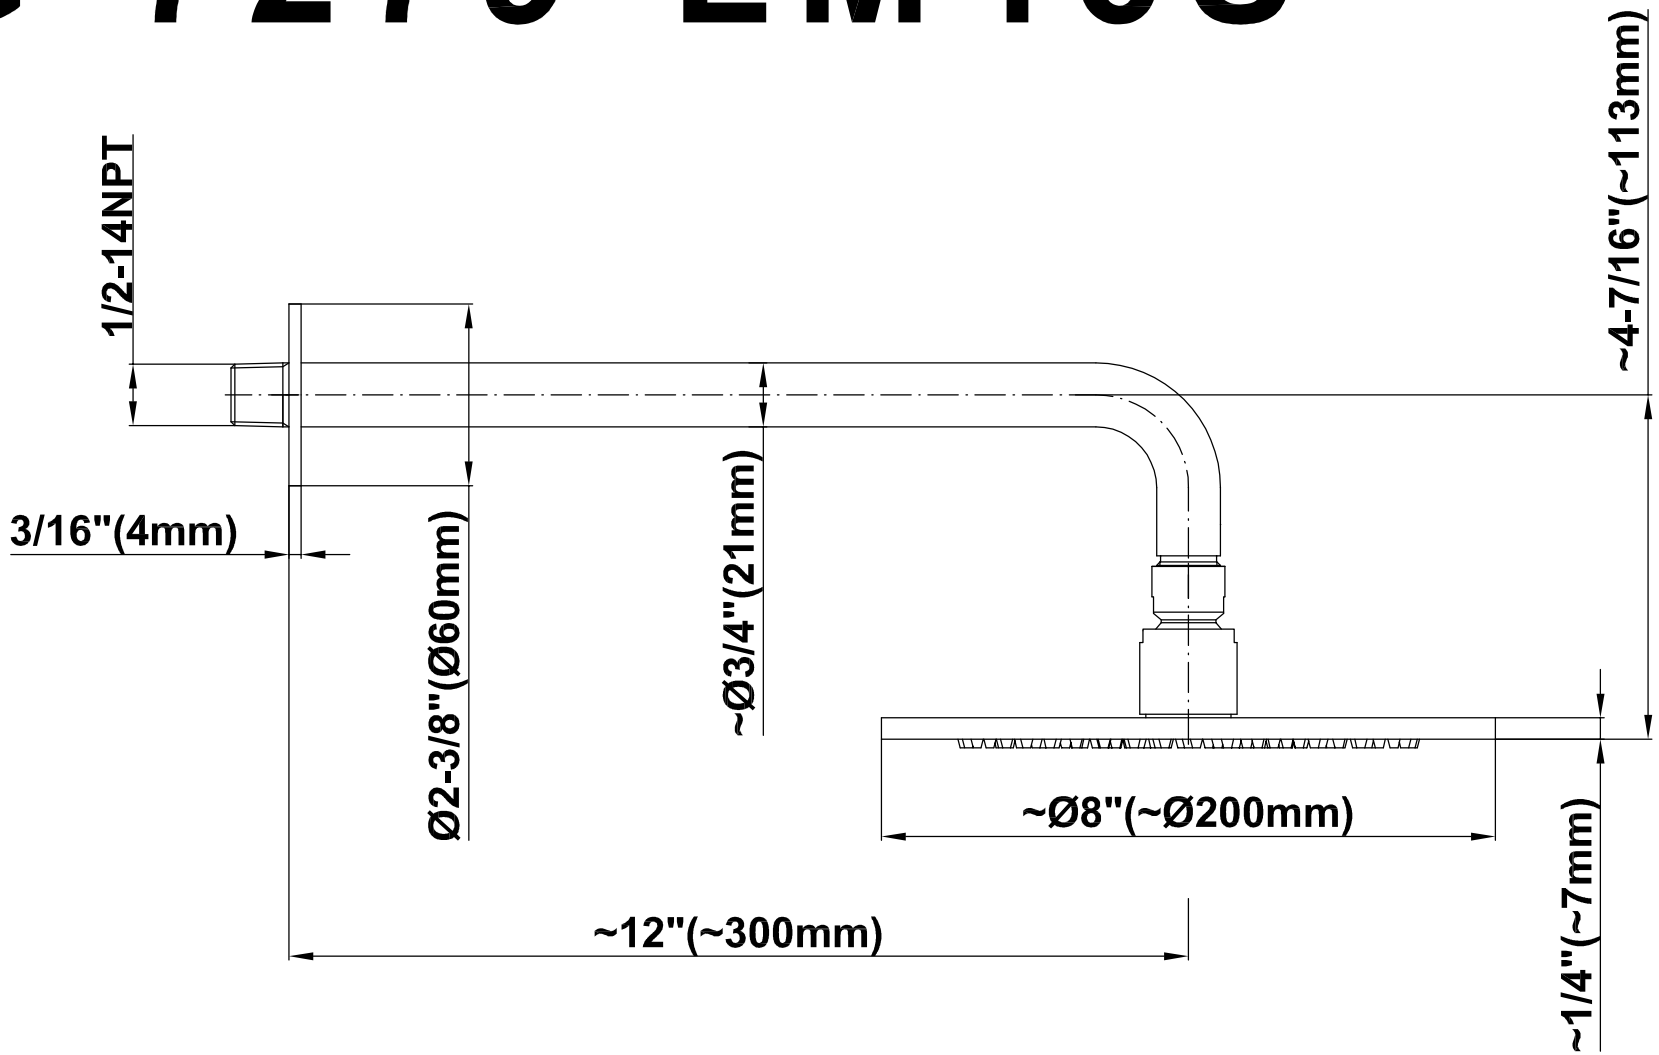

G-7279-LM46S