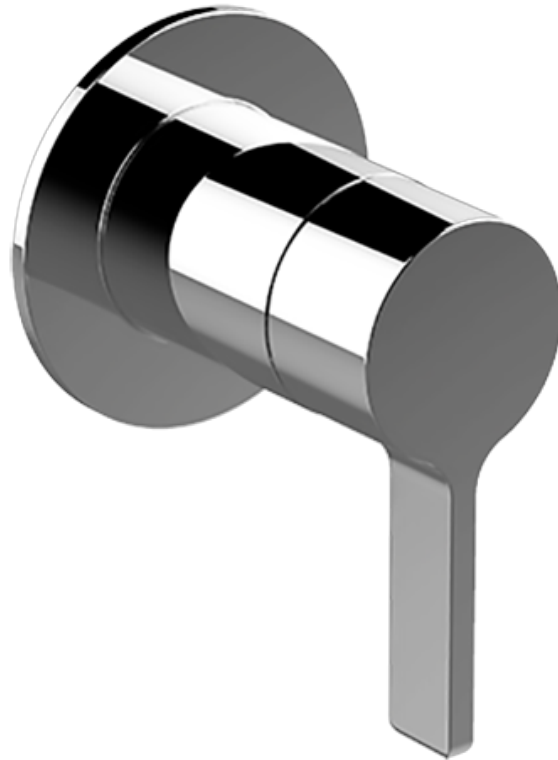

BATHROOM
Terra Transfer Valve Trim Plate
and Handle
G-8064-LM46S-T

GRAFF®

Information

- Single metal lever handle
- Decorative trim plate WITHOUT off function
- Use with G-8051 (4-port thermostatic diverter valve) or G-7058 (4-port PBV diverter valve)
- To complete package, you must order rough diverter valve
- ADA

Finishes

Brushed
Nickel

Olive Bronze

Polished
Chrome

Polished
Nickel

G-8064-LM46S

TERRA Series